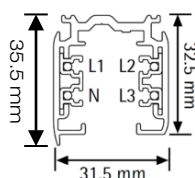

# AURORE D52

*Track version 230V*

Track Global Trac PRO  
Warning: Dimensions may vary by a few mms from one manufacturer to another

### Track version 230V

<b>Range</b>	Highly flexible downlight on track for general & accent cardanic lighting
<b>Description</b>	Low luminance Rotation 355° - Adjustable tilt 90° White finish RAL 9003 (other upon request)
<b>Net weight</b>	0.50 kg
<b>Installation</b>	No specific tools required
<b>LED characteristics</b>	2700K - 3000K - 3500K - 4000K - 5000K MacAdam ellipse: 3 SDCM (standard version) - 2 SDCM (premium version) CRI: 90 (standard version) - 95, R9 > 90 (premium version) UGR < 15 LED 600 to 2.000 lm
<b>Optical beam</b>	7° - 12° - 15° - 20° - 25° - 30° - 35° - Elliptic Special filter, honey comb upon request
<b>Power supply</b>	Track adapter suitable for Global Trac PRO XTS or simalar, ERCO, Trajectoire...
<b>LED power</b>	9W to 25W integrated driver
<b>Use limitations</b>	The product must be installed into a ventilated area. Any use with an ambient temperature higher than the specified ambient temperature (Ta) would lead to a more rapid mortality of the product and the withdrawal of our guarantees. The drivers, if not delivered by LOuss, must be approved before use.
<b>Warranty</b>	Life span: L80B10 at 50,000 hours (80% remaining flux) at 25°C ambient temperature. 3-year parts and labour warranty. The warranty does not apply to products that have been opened, modified or repaired and does not cover the effects of a wrong connection, careless, abusive handling, overvoltage, lighting injury, as well as the normal wear of the product. All products are electrically tested and received a functional burn-in.