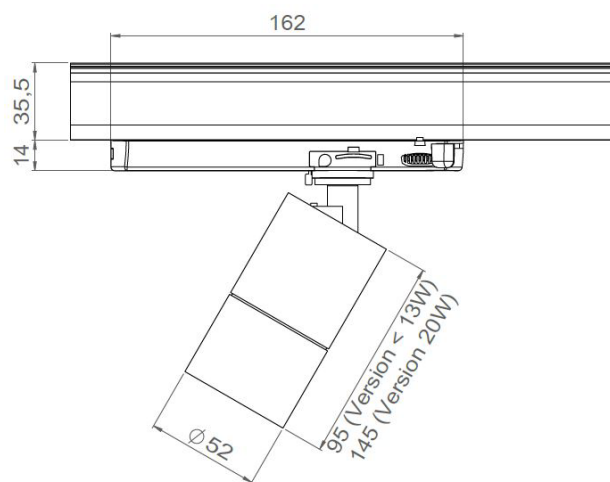

# AURORE D52

*Track version 230V*

Track Global Trac PRO  
Warning: Dimensions may vary by a few mms from one manufacturer to another

### Track version 230V

<b>Range</b>	Highly flexible downlight on track for general & accent cardanic lighting
<b>Description</b>	Low luminance Rotation 355° - Adjustable tilt 90° White finish RAL 9003 (other upon request)
<b>Net weight</b>	0.50 kg
<b>Installation</b>	No specific tools required
<b>LED characteristics</b>	2700K - 3000K - 3500K - 4000K - 5000K MacAdam ellipse: 3 SDCM (standard version) - 2 SDCM (premium version) CRI: 90 (standard version) - 95, R9 > 90 (premium version) UGR < 15 LED 600 to 2.000 lm
<b>Optical beam</b>	7° - 12° - 15° - 20° - 25° - 30° - 35° - Elliptic Special filter, honey comb upon request
<b>Power supply</b>	Track adapter suitable for Global Trac PRO XTS or simalar, ERCO, Trajectoire...
<b>LED power</b>	9W to 25W integrated driver
<b>Use limitations</b>	The product must be installed into a ventilated area. Any use with an ambient temperature higher than the specified ambient temperature (Ta) would lead to a more rapid mortality of the product and the withdrawal of our guarantees. The drivers, if not delivered by LOuss, must be approved before use.
<b>Warranty</b>	Life span: L80B10 at 50,000 hours (80% remaining flux) at 25°C ambient temperature. 3-year parts and labour warranty. The warranty does not apply to products that have been opened, modified or repaired and does not cover the effects of a wrong connection, careless, abusive handling, overvoltage, lighting injury, as well as the normal wear of the product. All products are electrically tested and received a functional burn-in.