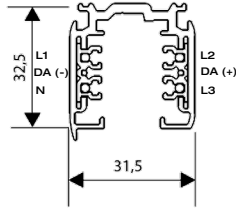

AURORE D52

Dali track version 230V

Track DALI Global Trac pulse
Warning: Dimensions may vary by a few mms from one manufacturer to another

AURORE D52

DALI track version 230V

Range	Highly flexible recessed ceiling downlight for general & accent cardanic lighting
Description	Low luminance Rotation 355° - Adjustable tilt 90° White finish RAL 9003 (other upon request)
Net weight	0.50 kg
Installation	No specific tools required
LED characteristics	2700K - 3000K - 3500K - 4000K - 5000K MacAdam ellipse: 3 SDCM (standard version) - 2 SDCM (premium version) CRI: 90 (standard version) - 95, R9 > 90 (premium version) UGR < 15 LED 600 to 2.000 lm
Optical beam	7° - 12° - 15° - 20° - 25° - 30° - 35° - Elliptic Special filter, honey comb upon request
Power supply	Track adapter suitable for Global Trac Pulse, STUCCHI, SLV...
LED power	9W to 25W integrated driver
Use limitations	The product must be installed into a ventilated area. Any use with an ambient temperature higher than the specified ambient temperature (Ta) would lead to a more rapid mortality of the product and the withdrawal of our guarantees. The drivers, if not delivered by LOuss, must be approved before use.
Warranty	Life span: L80B10 at 50,000 hours (80% remaining flux) at 25°C ambient temperature. 3-year parts and labour warranty. The warranty does not apply to products that have been opened, modified or repaired and does not cover the effects of a wrong connection, careless, abusive handling, overvoltage, lighting injury, as well as the normal wear of the product. All products are electrically tested and received a functional burn-in.