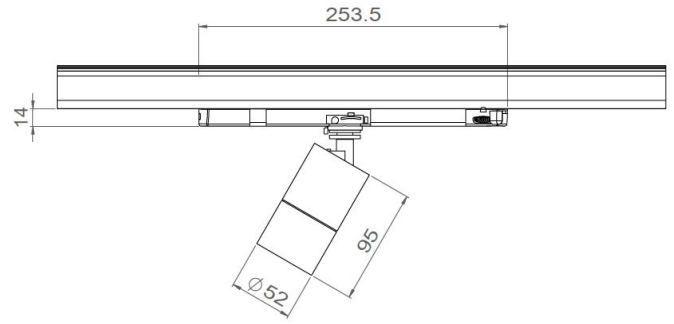

AURORE D52

Dali track version 230V

Track DALI Global Trac pulse
Warning: Dimensions may vary by a few mms from one manufacturer to another

AURORE D52

DALI track version 230V

Range	Highly flexible recessed ceiling downlight for general & accent cardanic lighting
Description	Low luminance Rotation 355° - Adjustable tilt 90° White finish RAL 9003 (other upon request)
Net weight	0.50 kg
Installation	No specific tools required
LED characteristics	2700K - 3000K - 3500K - 4000K - 5000K MacAdam ellipse: 3 SDCM (standard version) - 2 SDCM (premium version) CRI: 90 (standard version) - 95, R9 > 90 (premium version) UGR < 15 LED 600 to 2.000 lm
Optical beam	7° - 12° - 15° - 20° - 25° - 30° - 35° - Elliptic Special filter, honey comb upon request
Power supply	Track adapter suitable for Global Trac Pulse, STUCCHI, SLV...
LED power	9W to 25W integrated driver
Use limitations	The product must be installed into a ventilated area. Any use with an ambient temperature higher than the specified ambient temperature (Ta) would lead to a more rapid mortality of the product and the withdrawal of our guarantees. The drivers, if not delivered by LOuss, must be approved before use.
Warranty	Life span: L80B10 at 50,000 hours (80% remaining flux) at 25°C ambient temperature. 3-year parts and labour warranty. The warranty does not apply to products that have been opened, modified or repaired and does not cover the effects of a wrong connection, careless, abusive handling, overvoltage, lighting injury, as well as the normal wear of the product. All products are electrically tested and received a functional burn-in.