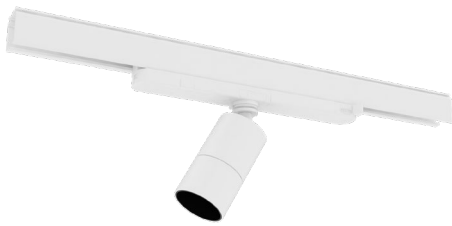

AURORE D52

Dali track version 230V

Track DALI Global Trac pulse
Warning: Dimensions may vary by a few mms from one manufacturer to another

AURORE D52

DALI track version 230V

Range	Highly flexible recessed ceiling downlight for general & accent cardanic lighting
Description	Low luminance Rotation 355° - Adjustable tilt 90° White finish RAL 9003 (other upon request)
Net weight	0.50 kg
Installation	No specific tools required
LED characteristics	2700K - 3000K - 3500K - 4000K - 5000K MacAdam ellipse: 3 SDCM (standard version) - 2 SDCM (premium version) CRI: 90 (standard version) - 95, R9 > 90 (premium version) UGR < 15 LED 600 to 2.000 lm
Optical beam	7° - 12° - 15° - 20° - 25° - 30° - 35° - Elliptic Special filter, honey comb upon request
Power supply	Track adapter suitable for Global Trac Pulse, STUCCHI, SLV...
LED power	9W to 25W integrated driver
Use limitations	The product must be installed into a ventilated area. Any use with an ambient temperature higher than the specified ambient temperature (Ta) would lead to a more rapid mortality of the product and the withdrawal of our guarantees. The drivers, if not delivered by LOuss, must be approved before use.
Warranty	Life span: L80B10 at 50,000 hours (80% remaining flux) at 25°C ambient temperature. 3-year parts and labour warranty. The warranty does not apply to products that have been opened, modified or repaired and does not cover the effects of a wrong connection, careless, abusive handling, overvoltage, lighting injury, as well as the normal wear of the product. All products are electrically tested and received a functional burn-in.