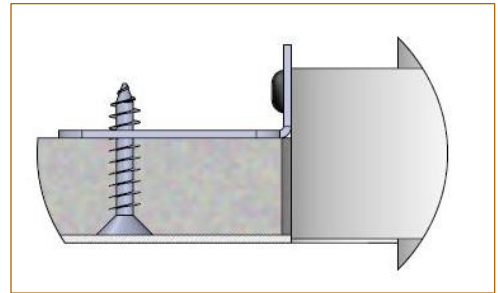

### Trimless version

<b>Range</b>	Highly flexible recessed ceiling downlight for general & accent lighting
<b>Description</b>	Low luminance LED Engine 300 to 800 lm according to selected version (3W to 8W) Rotation 360° - Adjustable tilt 30° + 30° White matt finish RAL 9003 (other upon request)
<b>Net weight</b>	0.150 kg
<b>Installation</b>	Installation diameter : 68mm No specific tools required
<b>LED characteristics</b>	2700K - 3000K - 3500K - 4000K - 5000K MacAdam ellipse : 3 SDCM CRI90 (version standard) - CRI 95, R9 > 80 UGR < 15
<b>Optical beam</b>	6° - 10° - 15° - 20° - 25° - 30° - 35° - 40° - 55° - 60° - Elliptic Special filters, honey comb upon request
<b>LED power</b>	4W to 10W
<b>Separate power supply</b>	350mA to 700mA constant current driver according to selected version Dimmable driver upon request
<b>Connection</b>	Supplied with 0.50m cable
<b>Use limitations</b>	The product must be installed into a ventilated area. Any use with an ambient temperature higher than the specified ambient temperature (Ta) would lead to a more rapid mortality of the product and the withdrawal of our guarantees. The drivers, if not delivered by LOuss, must be approved before use.
<b>Warranty</b>	Life span: L80B10 at 50,000 hours (80% remaining flux) at 25°C ambient temperature. 3-year parts and labour warranty. The warranty does not apply to products that have been opened, modified or repaired and does not cover the effects of a wrong connection, careless, abusive handling, overvoltage, lighting injury, as well as the normal wear of the product. All products are electrically tested and received a functional burn-in.

## Installation from above

Install the recessed box from above and screw it into the surface

Cover the lateral plates of the recessed box by coating and painting

Insert the spotlight from below