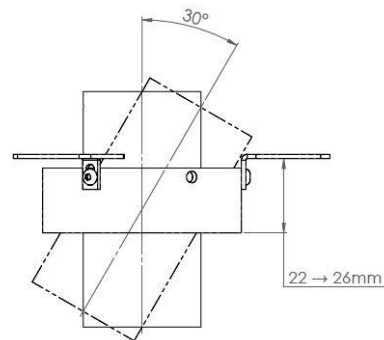

AURORE D40

Trimless version

Range	Highly flexible recessed ceiling downlight for general & accent lighting
Description	Low luminance LED Engine 300 to 800 lm according to selected version (3W to 8W) Rotation 360° - Adjustable tilt 30° + 30° White matt finish RAL 9003 (other upon request)
Net weight	0.150 kg
Installation	Installation diameter : 68mm No specific tools required
LED characteristics	2700K - 3000K - 3500K - 4000K - 5000K MacAdam ellipse : 3 SDCM CRI90 (version standard) - CRI 95, R9 > 80 UGR < 15
Optical beam	6° - 10° - 15° - 20° - 25° - 30° - 35° - 40° - 55° - 60° - Elliptic Special filters, honey comb upon request
LED power	4W to 10W
Separate power supply	350mA to 700mA constant current driver according to selected version Dimmable driver upon request
Connection	Supplied with 0.50m cable
Use limitations	The product must be installed into a ventilated area. Any use with an ambient temperature higher than the specified ambient temperature (Ta) would lead to a more rapid mortality of the product and the withdrawal of our guarantees. The drivers, if not delivered by LOuss, must be approved before use.
Warranty	Life span: L80B10 at 50,000 hours (80% remaining flux) at 25°C ambient temperature. 3-year parts and labour warranty. The warranty does not apply to products that have been opened, modified or repaired and does not cover the effects of a wrong connection, careless, abusive handling, overvoltage, lighting injury, as well as the normal wear of the product. All products are electrically tested and received a functional burn-in.

All the connections have to be made before powering up,
otherwise the luminaires could be seriously damaged.

LOuss

Last update : 26/02/2021

Firalux & LOuss brands

SARL, Capital 40 000€
RCS DIJON B 503 367 245
TVA/VAT n°: FR24 503 367 245
APE 4676Z

Tel. : +33 380 48 65 68
contact@louss.fr
www.louss.fr
Best group

Siège social / Head Office
PA Les Terres d'Or
Route de Saint Philibert
21220 Gevrey Chambertin - FRANCE