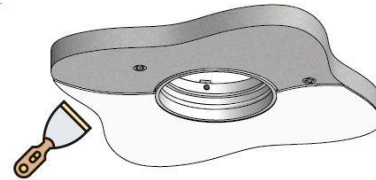

Cover the lateral plates of the recessed box by coating and painting