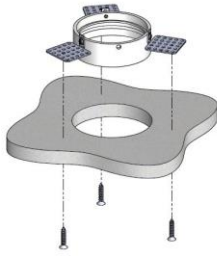

### Trimless version

<b>Range</b>	Highly flexible recessed ceiling downlight for general & accent lighting
<b>Description</b>	Low luminance LED Engine 300 to 800 lm according to selected version (3W to 8W) Rotation 360° - Adjustable tilt 30° + 30° White matt finish RAL 9003 (other upon request)
<b>Net weight</b>	0.150 kg
<b>Installation</b>	Installation diameter : 68mm No specific tools required
<b>LED characteristics</b>	2700K - 3000K - 3500K - 4000K - 5000K MacAdam ellipse : 3 SDCM CRI90 (version standard) - CRI 95, R9 > 80 UGR < 15
<b>Optical beam</b>	6° - 10° - 15° - 20° - 25° - 30° - 35° - 40° - 55° - 60° - Elliptic Special filters, honey comb upon request
<b>LED power</b>	4W to 10W
<b>Separate power supply</b>	350mA to 700mA constant current driver according to selected version Dimmable driver upon request
<b>Connection</b>	Supplied with 0.50m cable
<b>Use limitations</b>	The product must be installed into a ventilated area. Any use with an ambient temperature higher than the specified ambient temperature (Ta) would lead to a more rapid mortality of the product and the withdrawal of our guarantees. The drivers, if not delivered by LOuss, must be approved before use.
<b>Warranty</b>	Life span: L80B10 at 50,000 hours (80% remaining flux) at 25°C ambient temperature. 3-year parts and labour warranty. The warranty does not apply to products that have been opened, modified or repaired and does not cover the effects of a wrong connection, careless, abusive handling, overvoltage, lighting injury, as well as the normal wear of the product. All products are electrically tested and received a functional burn-in.

## Installation from above

Install the recessed box from above and screw it into the surface

Cover the lateral plates of the recessed box by coating and painting

Insert the spotlight from below