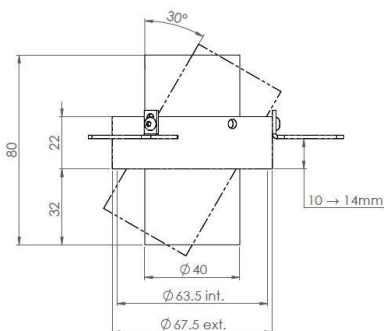

AURORE D40

Trimless version

Range	Highly flexible recessed ceiling downlight for general & accent lighting
Description	Low luminance LED Engine 300 to 800 lm according to selected version (3W to 8W) Rotation 360° - Adjustable tilt 30° + 30° White matt finish RAL 9003 (other upon request)
Net weight	0.150 kg
Installation	Installation diameter : 68mm No specific tools required
LED characteristics	2700K - 3000K - 3500K - 4000K - 5000K MacAdam ellipse : 3 SDCM CRI90 (version standard) - CRI 95, R9 > 80 UGR < 15
Optical beam	6° - 10° - 15° - 20° - 25° - 30° - 35° - 40° - 55° - 60° - Elliptic Special filters, honey comb upon request
LED power	4W to 10W
Separate power supply	350mA to 700mA constant current driver according to selected version Dimmable driver upon request
Connection	Supplied with 0.50m cable
Use limitations	The product must be installed into a ventilated area. Any use with an ambient temperature higher than the specified ambient temperature (Ta) would lead to a more rapid mortality of the product and the withdrawal of our guarantees. The drivers, if not delivered by LOuss, must be approved before use.
Warranty	Life span: L80B10 at 50,000 hours (80% remaining flux) at 25°C ambient temperature. 3-year parts and labour warranty. The warranty does not apply to products that have been opened, modified or repaired and does not cover the effects of a wrong connection, careless, abusive handling, overvoltage, lighting injury, as well as the normal wear of the product. All products are electrically tested and received a functional burn-in.

All the connections have to be made before powering up,
otherwise the luminaires could be seriously damaged.

LOuss

Last update : 26/02/2021

Firalux & LOuss brands

SARL, Capital 40 000€
RCS DIJON B 503 367 245
TVA/VAT n°: FR24 503 367 245
APE 4676Z

Tel. : +33 380 48 65 68
contact@louss.fr
www.louss.fr
Best group

Siège social / Head Office
PA Les Terres d'Or
Route de Saint Philibert
21220 Gevrey Chambertin - FRANCE