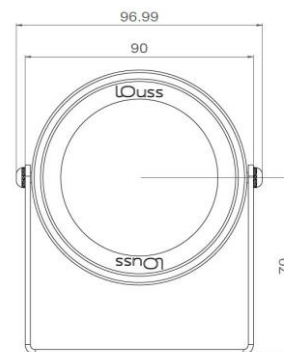

## ANELO 85

<b>Range</b>	Surface mounted architectural floodlighting
<b>Description</b>	Body in natural anodised aluminium (other finishing upon request) Extra clear tempered glass Stainless steel bracket
<b>External diameter</b>	85mm
<b>Net Weight</b>	0.6 kg
<b>LED characteristics</b>	6 LED: 2200K – 2700K - 3000K – 4000K – 5000K – 6500K (other LED colours upon request) 3 LED 4in1 or 8 individual LED: RGBW - 8 individual LED: twin white
<b>Optical beam</b>	Individual LED: 15° - 20° - 35° - 40° - 60° - 18x36 elliptical (other optical beam upon request) 4in1 LED: 20° - 30° - 55° - 70° reflector
<b>Connection</b>	Delivered with 1m standard cable (more length upon request) Individual connection or connection in series on external constant current driver
<b>Separate power supply</b>	350mA – 500mA – 700mA
<b>LED power</b>	350mA: 7.3W (15W full RGB/RGBW) 500mA: 10.8W 700mA: 15W
<b>Use limitations</b>	The product must be installed into a ventilated area. Any use with an ambient temperature higher than the specified ambient temperature (Ta) would lead to a more rapid mortality of the product and the withdrawal of our guarantees. The drivers, if not delivered by LOuss, must be approved before use.
<b>Warranty</b>	Life span: L80B10 at 50,000 hours (80% remaining flux) at 25°C ambient temperature. 3-year parts and labour warranty. The warranty does not apply to products that have been opened, modified or repaired and does not cover the effects of a wrong connection, careless, abusive handling, overvoltage, lighting injury, as well as the normal wear of the product. All products are electrically tested and received a functional burn-in.