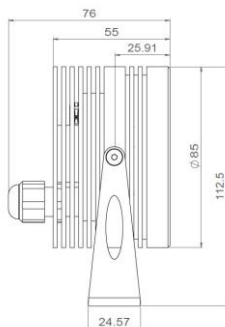

## ANELO 85

<b>Range</b>	Surface mounted architectural floodlighting
<b>Description</b>	Body in natural anodised aluminium (other finishing upon request) Extra clear tempered glass Stainless steel bracket
<b>External diameter</b>	85mm
<b>Net Weight</b>	0.6 kg
<b>LED characteristics</b>	6 LED: 2200K – 2700K - 3000K – 4000K – 5000K – 6500K (other LED colours upon request) 3 LED 4in1 or 8 individual LED: RGBW - 8 individual LED: twin white
<b>Optical beam</b>	Individual LED: 15° - 20° - 35° - 40° - 60° - 18x36 elliptical (other optical beam upon request) 4in1 LED: 20° - 30° - 55° - 70° reflector
<b>Connection</b>	Delivered with 1m standard cable (more length upon request) Individual connection or connection in series on external constant current driver
<b>Separate power supply</b>	350mA – 500mA – 700mA
<b>LED power</b>	350mA: 7.3W (15W full RGB/RGBW) 500mA: 10.8W 700mA: 15W
<b>Use limitations</b>	The product must be installed into a ventilated area. Any use with an ambient temperature higher than the specified ambient temperature (Ta) would lead to a more rapid mortality of the product and the withdrawal of our guarantees. The drivers, if not delivered by LOuss, must be approved before use.
<b>Warranty</b>	Life span: L80B10 at 50,000 hours (80% remaining flux) at 25°C ambient temperature. 3-year parts and labour warranty. The warranty does not apply to products that have been opened, modified or repaired and does not cover the effects of a wrong connection, careless, abusive handling, overvoltage, lighting injury, as well as the normal wear of the product. All products are electrically tested and received a functional burn-in.