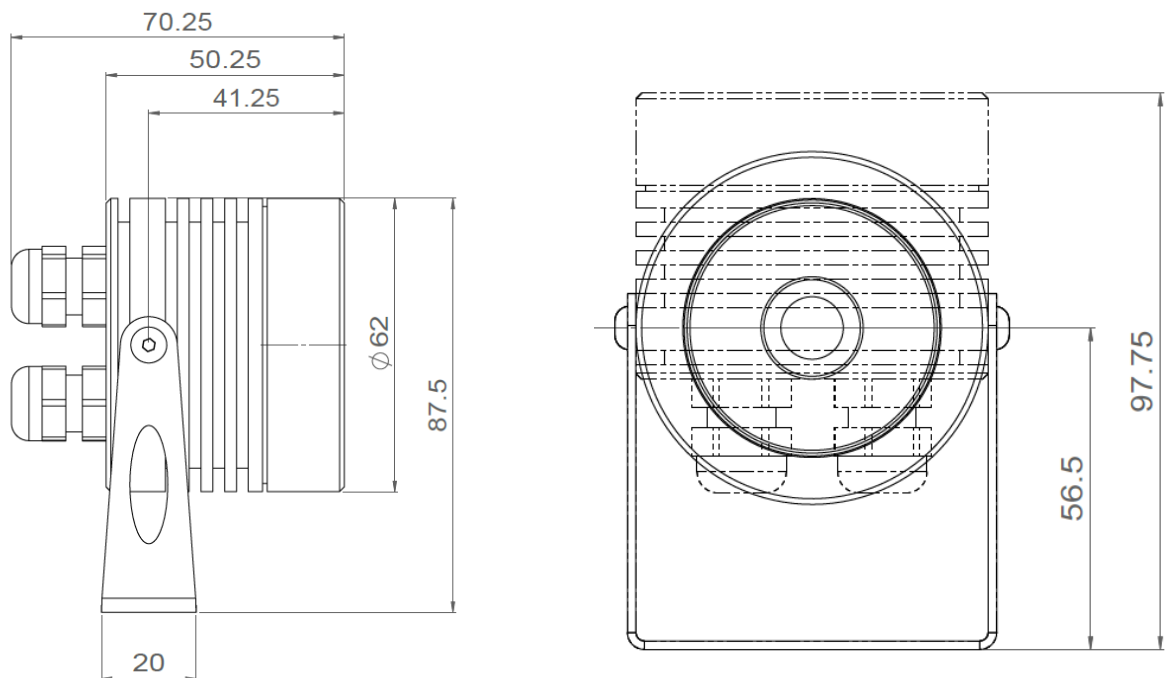

Daisy-chain connection

All the connections have to be made before powering up,
otherwise the luminaires could be seriously damaged

Creation : 2019.02.01 / Last update : 2026.04.02

LOUSS

BEST SAS, Capital 200 000€
RCS Dijon B 408 483 485
TVA/VAT n° : FR94 408 483 485
APE 2612Z

Tel. : +33 380 48 65 68
contact@louss.fr
www.louss.fr
Best & LOUSS

Siège social / Head Office
PA Les Terres d'Or
Route de Saint Philibert
21220 Gevrey Chambertin - FRANCE