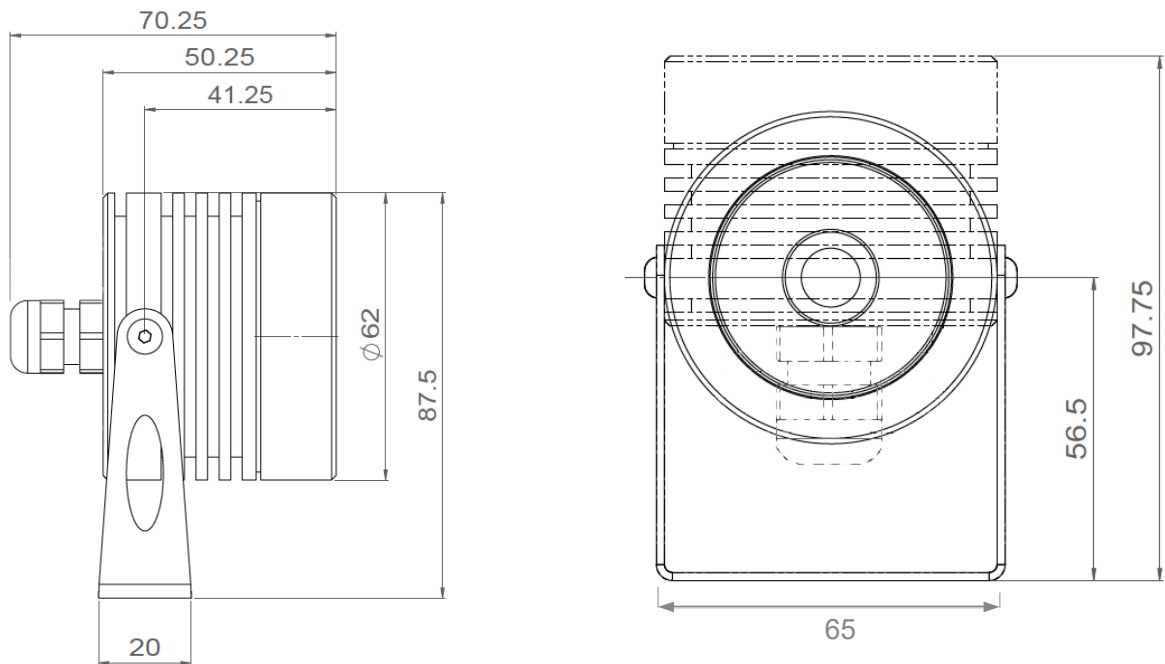

ANELO 60

Individual connection