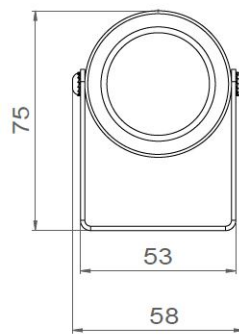

Wouss

Lighting Emotion

ANELO 50

*The outdoor floodlight
which thrives indoor*

ANELO 50

| | |
|------------------------------|---|
| Range | Surface mounted architectural floodlighting |
| Description | Body in natural anodised aluminium (other finishing upon request) Transparent polycarbonate protector, treated to withstand UV Stainless steel bracket |
| External diameter | 50mm |
| Net Weight | 0.22 kg |
| LED characteristics | 1 LED : 2200K – 2700K - 3000K – 4000K – 5000K – 6500K (other LED colours upon request) |
| Optical beam | 6° - 15° - 35° (other optical beams upon request) |
| Connection | Delivered with 1m standard cable (more length upon request) Individual connection or connection in series on external constant current driver |
| Separate power supply | 350mA – 500mA – 700mA |
| LED power | 350mA : 1.2W 500mA : 1.8W 700mA : 2.4W |
| Use limitations | The product must be installed into a ventilated area. Any use with an ambient temperature higher than the specified ambient temperature (Ta) would lead to a more rapid mortality of the product and the withdrawal of our guarantees. The drivers, if not delivered by LOuss, must be approved before use. |
| Warranty | Life span: L80B10 at 50,000 hours (80% remaining flux) at 25°C ambient temperature. 3-year parts and labour warranty. The warranty does not apply to products that have been opened, modified or repaired and does not cover the effects of a wrong connection, careless, abusive handling, overvoltage, lighting injury, as well as the normal wear of the product. All products are electrically tested and received a functional burn-in. |