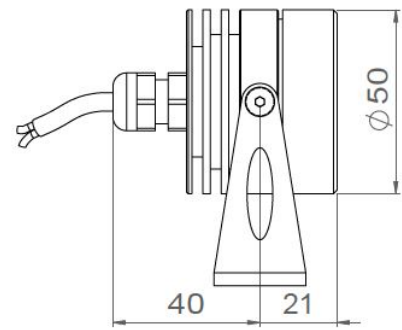

Wouss

Lighting Emotion

ANELO 50

*The outdoor floodlight
which thrives indoor*

ANELO 50

| | |
|------------------------------|---|
| Range | Surface mounted architectural floodlighting |
| Description | Body in natural anodised aluminium (other finishing upon request) Transparent polycarbonate protector, treated to withstand UV Stainless steel bracket |
| External diameter | 50mm |
| Net Weight | 0.22 kg |
| LED characteristics | 1 LED : 2200K – 2700K - 3000K – 4000K – 5000K – 6500K (other LED colours upon request) |
| Optical beam | 6° - 15° - 35° (other optical beams upon request) |
| Connection | Delivered with 1m standard cable (more length upon request) Individual connection or connection in series on external constant current driver |
| Separate power supply | 350mA – 500mA – 700mA |
| LED power | 350mA : 1.2W 500mA : 1.8W 700mA : 2.4W |
| Use limitations | The product must be installed into a ventilated area. Any use with an ambient temperature higher than the specified ambient temperature (Ta) would lead to a more rapid mortality of the product and the withdrawal of our guarantees. The drivers, if not delivered by LOuss, must be approved before use. |
| Warranty | Life span: L80B10 at 50,000 hours (80% remaining flux) at 25°C ambient temperature. 3-year parts and labour warranty. The warranty does not apply to products that have been opened, modified or repaired and does not cover the effects of a wrong connection, careless, abusive handling, overvoltage, lighting injury, as well as the normal wear of the product. All products are electrically tested and received a functional burn-in. |