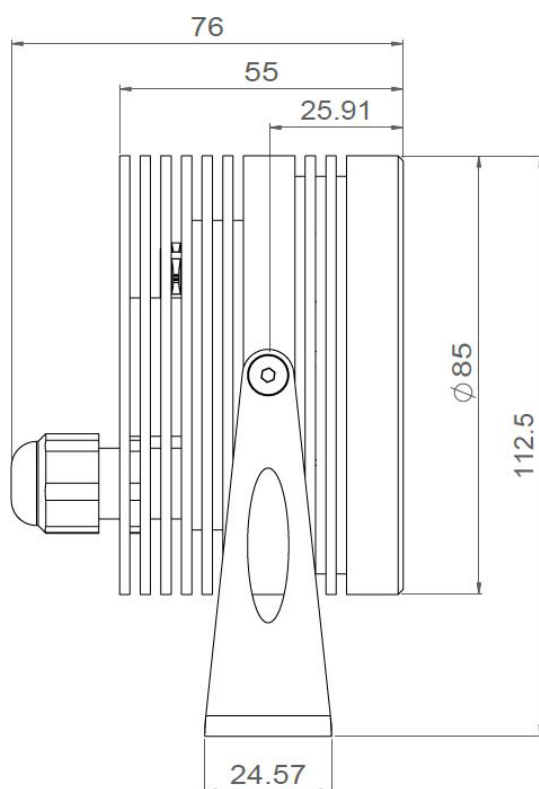

ANELO 130

All the connections have to be made before powering up,
otherwise the luminaires could be seriously damaged

Creation : 2019.02.04 / Last update : 2026.04.02

LOUSS

BEST SAS, Capital 200 000€
RCS Dijon B 408 483 485
TVA/VAT n° : FR94 408 483 485
APE 2612Z

Tel. : +33 380 48 65 68
contact@louss.fr
www.louss.fr
Best & LOUSS

Siège social / Head Office
PA Les Terres d'Or
Route de Saint Philibert
21220 Gevrey Chambertin - FRANCE