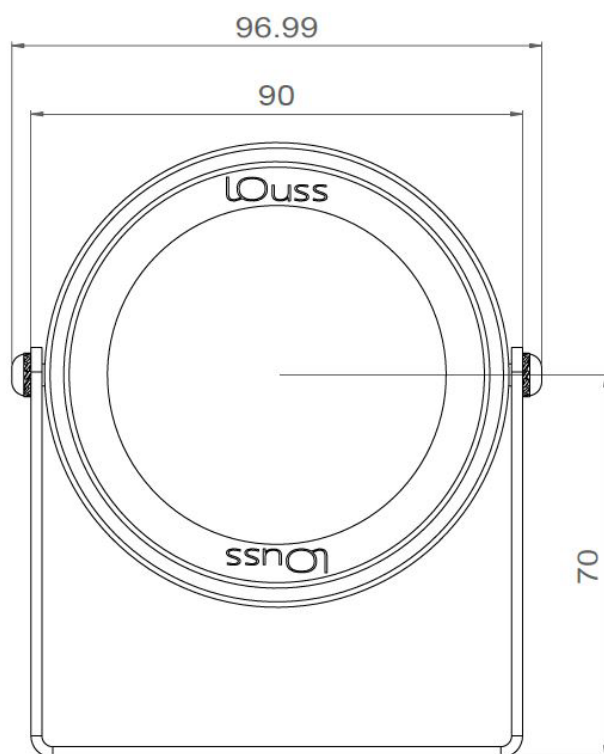

ANELO 130

All the connections have to be made before powering up,
otherwise the luminaires could be seriously damaged

Creation : 2019.02.04 / Last update : 2026.04.02

LOUSS

BEST SAS, Capital 200 000€
RCS Dijon B 408 483 485
TVA/VAT n° : FR94 408 483 485
APE 2612Z

Tel. : +33 380 48 65 68
contact@louss.fr
www.louss.fr
Best & LOUSS

Siège social / Head Office
PA Les Terres d'Or
Route de Saint Philibert
21220 Gevrey Chambertin - FRANCE