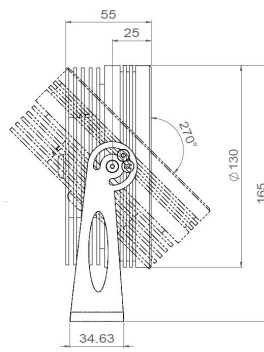

## ANELO 130

<b>Range</b>	Surface mounted architectural floodlighting
<b>Description</b>	Body in natural anodised aluminium (other finishing upon request) Extra clear tempered glass Stainless steel bracket
<b>External diameter</b>	130mm
<b>Net Weight</b>	1.3 kg
<b>LED characteristics</b>	6 LED – 12 LED: 2200K – 2700K - 3000K – 4000K – 5000K – 6500K (other LED colours upon request) 6 LED: RGBW 12 LED: Twin White
<b>Optical beam</b>	6° - 15° - 20° - 30° - 40° - 60° (other optical beam upon request) 4in1: 20° - 30° - 55° - 70° reflector
<b>Connection</b>	Delivered with 1m standard cable (more length upon request) Individual connection or connection in series on external constant current driver
<b>Separate power supply</b>	350mA – 500mA – 700mA
<b>LED power</b>	12 LED : 350mA : 14.4W - 500mA : 21.6W - 700mA : 28.8W
<b>Use limitations</b>	The product must be installed into a ventilated area. Any use with an ambient temperature higher than the specified ambient temperature (Ta) would lead to a more rapid mortality of the product and the withdrawal of our guarantees. The drivers, if not delivered by LOuss, must be approved before use.
<b>Warranty</b>	Life span: L80B10 at 50,000 hours (80% remaining flux) at 25°C ambient temperature. 3-year parts and labour warranty. The warranty does not apply to products that have been opened, modified or repaired and does not cover the effects of a wrong connection, careless, abusive handling, overvoltage, lighting injury, as well as the normal wear of the product. All products are electrically tested and received a functional burn-in.