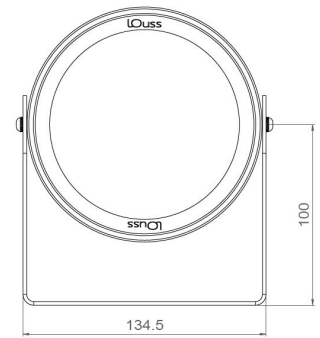

## ANELO 130

<b>Range</b>	Surface mounted architectural floodlighting
<b>Description</b>	Body in natural anodised aluminium (other finishing upon request) Extra clear tempered glass Stainless steel bracket
<b>External diameter</b>	130mm
<b>Net Weight</b>	1.3 kg
<b>LED characteristics</b>	6 LED – 12 LED: 2200K – 2700K - 3000K – 4000K – 5000K – 6500K (other LED colours upon request) 6 LED: RGBW 12 LED: Twin White
<b>Optical beam</b>	6° - 15° - 20° - 30° - 40° - 60° (other optical beam upon request) 4in1: 20° - 30° - 55° - 70° reflector
<b>Connection</b>	Delivered with 1m standard cable (more length upon request) Individual connection or connection in series on external constant current driver
<b>Separate power supply</b>	350mA – 500mA – 700mA
<b>LED power</b>	12 LED : 350mA : 14.4W - 500mA : 21.6W - 700mA : 28.8W
<b>Use limitations</b>	The product must be installed into a ventilated area. Any use with an ambient temperature higher than the specified ambient temperature (Ta) would lead to a more rapid mortality of the product and the withdrawal of our guarantees. The drivers, if not delivered by LOuss, must be approved before use.
<b>Warranty</b>	Life span: L80B10 at 50,000 hours (80% remaining flux) at 25°C ambient temperature. 3-year parts and labour warranty. The warranty does not apply to products that have been opened, modified or repaired and does not cover the effects of a wrong connection, careless, abusive handling, overvoltage, lighting injury, as well as the normal wear of the product. All products are electrically tested and received a functional burn-in.