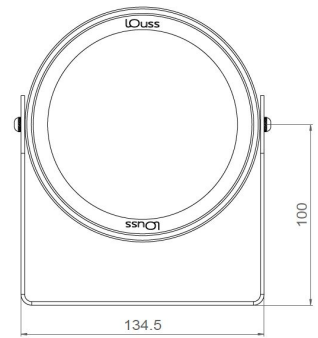

## ANELO 130

<b>Range</b>	Surface mounted architectural floodlighting
<b>Description</b>	Body in natural anodised aluminium (other finishing upon request) Extra clear tempered glass Stainless steel bracket
<b>External diameter</b>	130mm
<b>Net Weight</b>	1.3 kg
<b>LED characteristics</b>	6 LED – 12 LED: 2200K – 2700K - 3000K – 4000K – 5000K – 6500K (other LED colours upon request) 6 LED: RGBW 12 LED: Twin White
<b>Optical beam</b>	6° - 15° - 20° - 30° - 40° - 60° (other optical beam upon request) 4in1: 20° - 30° - 55° - 70° reflector
<b>Connection</b>	Delivered with 1m standard cable (more length upon request) Individual connection or connection in series on external constant current driver
<b>Separate power supply</b>	350mA – 500mA – 700mA
<b>LED power</b>	12 LED : 350mA : 14.4W - 500mA : 21.6W - 700mA : 28.8W
<b>Use limitations</b>	The product must be installed into a ventilated area. Any use with an ambient temperature higher than the specified ambient temperature (Ta) would lead to a more rapid mortality of the product and the withdrawal of our guarantees. The drivers, if not delivered by LOuss, must be approved before use.
<b>Warranty</b>	Life span: L80B10 at 50,000 hours (80% remaining flux) at 25°C ambient temperature. 3-year parts and labour warranty. The warranty does not apply to products that have been opened, modified or repaired and does not cover the effects of a wrong connection, careless, abusive handling, overvoltage, lighting injury, as well as the normal wear of the product. All products are electrically tested and received a functional burn-in.