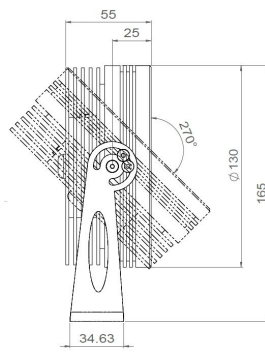

## ANELO 130

<b>Range</b>	Surface mounted architectural floodlighting
<b>Description</b>	Body in natural anodised aluminium (other finishing upon request) Extra clear tempered glass Stainless steel bracket
<b>External diameter</b>	130mm
<b>Net Weight</b>	1.3 kg
<b>LED characteristics</b>	6 LED – 12 LED: 2200K – 2700K - 3000K – 4000K – 5000K – 6500K (other LED colours upon request) 6 LED: RGBW 12 LED: Twin White
<b>Optical beam</b>	6° - 15° - 20° - 30° - 40° - 60° (other optical beam upon request) 4in1: 20° - 30° - 55° - 70° reflector
<b>Connection</b>	Delivered with 1m standard cable (more length upon request) Individual connection or connection in series on external constant current driver
<b>Separate power supply</b>	350mA – 500mA – 700mA
<b>LED power</b>	12 LED : 350mA : 14.4W - 500mA : 21.6W - 700mA : 28.8W
<b>Use limitations</b>	The product must be installed into a ventilated area. Any use with an ambient temperature higher than the specified ambient temperature (Ta) would lead to a more rapid mortality of the product and the withdrawal of our guarantees. The drivers, if not delivered by LOuss, must be approved before use.
<b>Warranty</b>	Life span: L80B10 at 50,000 hours (80% remaining flux) at 25°C ambient temperature. 3-year parts and labour warranty. The warranty does not apply to products that have been opened, modified or repaired and does not cover the effects of a wrong connection, careless, abusive handling, overvoltage, lighting injury, as well as the normal wear of the product. All products are electrically tested and received a functional burn-in.