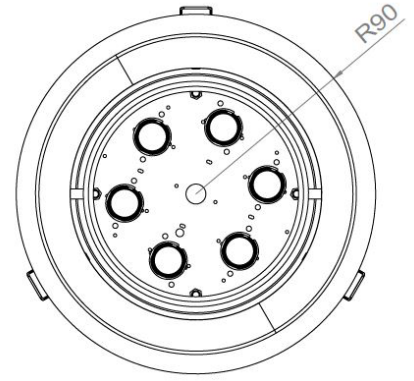

All the connections have to be made before powering up, otherwise the luminaire could be seriously damaged.

ALBEDIO 80

Description	Orientable 30°
Dimensions	External diameter: 83mm Installed depth : 76.5mm
Net Weight	0.191 kg
LED characteristics	3 LED : 3000K – 4000K (other LED colours upon request) 3 LED : RGB 4 LED : TW
Optical beam	15° - 35° - 60° (other optical beam upon request)
Separate power supply	350mA – 500mA
LED power	350mA : 3.6W (3 LED) – 4.8W (4 LED) 500mA : 5.4W (3 LED) – 7.2W (4 LED)

Tel. : +33 380 48 65 68
contact@louss.fr
www.louss.fr
Best group

Siège social / Head Office
PA Les Terres d'Or
Route de Saint Philibert
21220 Gevrey Chambertin - FRANCE

ALBEDIO 160

Description	Body in aluminium. White painting finishing Springs and directional mounting
Dimensions	External diameter: 160mm Recess: 145mm – Depth: 65mm
Net Weight	0.460 kg
LED characteristics	6 LED – 12 LED: 3000K – 4000K (other LED colours upon request) 12 LED: TW - RGBW
Optical beam	15° - 30° - 40° - 60° (other optical beam upon request)
Separate power supply	350mA – 500mA
LED power	350mA : 7.2W (6 LED) – 10.8W (12 LED) 500mA : 11W (6 LED)

All the connections have to be made before powering up,
otherwise the luminaire could be seriously damaged.

ALBEDIO 180

Description	Body in aluminium. White painting finishing Springs and directional mounting
Dimensions	External diameter : 180mm
Net Weight	0.518 kg
LED characteristics	6 LED – 12 LED: 3000K – 4000K (other LED colours upon request) 12 LED: TW - RGBW
Optical beam	15° - 30° - 40° - 60° (other optical beam upon request)
Separate power supply	350mA – 500mA – 700mA
LED power	350mA : 7.2W (6 LED) – 10.8W (12 LED) 500mA : 11W (6 LED)