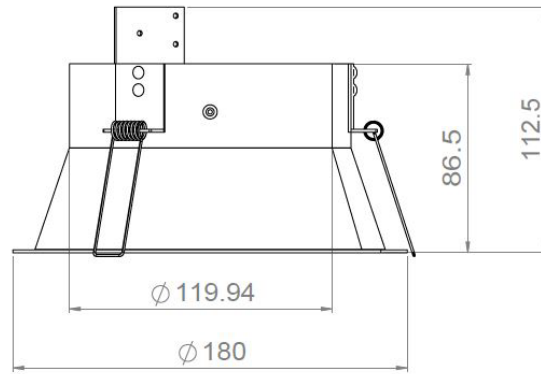

All the connections have to be made before powering up, otherwise the luminaire could be seriously damaged.

ALBEDIO 80

Description	Orientable 30°
Dimensions	External diameter: 83mm Installed depth : 76.5mm
Net Weight	0.191 kg
LED characteristics	3 LED : 3000K – 4000K (other LED colours upon request) 3 LED : RGB 4 LED : TW
Optical beam	15° - 35° - 60° (other optical beam upon request)
Separate power supply	350mA – 500mA
LED power	350mA : 3.6W (3 LED) – 4.8W (4 LED) 500mA : 5.4W (3 LED) – 7.2W (4 LED)

Tel. : +33 380 48 65 68
contact@louss.fr
www.louss.fr
Best group

Siège social / Head Office
PA Les Terres d'Or
Route de Saint Philibert
21220 Gevrey Chambertin - FRANCE

ALBEDIO 160

Description	Body in aluminium. White painting finishing Springs and directional mounting
Dimensions	External diameter: 160mm Recess: 145mm – Depth: 65mm
Net Weight	0.460 kg
LED characteristics	6 LED – 12 LED: 3000K – 4000K (other LED colours upon request) 12 LED: TW - RGBW
Optical beam	15° - 30° - 40° - 60° (other optical beam upon request)
Separate power supply	350mA – 500mA
LED power	350mA : 7.2W (6 LED) – 10.8W (12 LED) 500mA : 11W (6 LED)

All the connections have to be made before powering up,
otherwise the luminaire could be seriously damaged.

ALBEDIO 180

Description	Body in aluminium. White painting finishing Springs and directional mounting
Dimensions	External diameter : 180mm
Net Weight	0.518 kg
LED characteristics	6 LED – 12 LED: 3000K – 4000K (other LED colours upon request) 12 LED: TW - RGBW
Optical beam	15° - 30° - 40° - 60° (other optical beam upon request)
Separate power supply	350mA – 500mA – 700mA
LED power	350mA : 7.2W (6 LED) – 10.8W (12 LED) 500mA : 11W (6 LED)