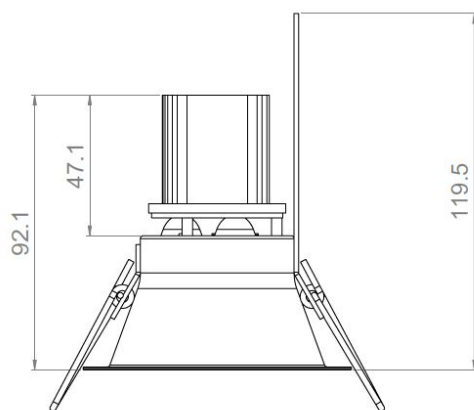

All the connections have to be made before powering up, otherwise the luminaire could be seriously damaged.

ALBEDIO 80

Description	Orientable 30°
Dimensions	External diameter: 83mm Installed depth : 76.5mm
Net Weight	0.191 kg
LED characteristics	3 LED : 3000K – 4000K (other LED colours upon request) 3 LED : RGB 4 LED : TW
Optical beam	15° - 35° - 60° (other optical beam upon request)
Separate power supply	350mA – 500mA
LED power	350mA : 3.6W (3 LED) – 4.8W (4 LED) 500mA : 5.4W (3 LED) – 7.2W (4 LED)

Tel. : +33 380 48 65 68
contact@louss.fr
www.louss.fr
Best group

Siège social / Head Office
PA Les Terres d'Or
Route de Saint Philibert
21220 Gevrey Chambertin - FRANCE

ALBEDIO 85

Dimensions	External diameter: 85mm Installed depth : 75mm
Net Weight	0.186 kg
LED characteristics	3 LED : 3000K – 4000K (other LED colours upon request) 3 LED : RGB 4 LED : TW
Optical beam	15° - 35° - 60° (other optical beam upon request)
Separate power supply	350mA – 500mA
LED power	350mA : 3.6W (3 LED) – 4.8W (4 LED) 500mA : 5.4W (3 LED) – 7.2W (4 LED)

All the connections have to be made before powering up,
otherwise the luminaire could be seriously damaged.

ALBEDIO 180

Description	Body in aluminium. White painting finishing Springs and directional mounting
Dimensions	External diameter : 180mm
Net Weight	0.518 kg
LED characteristics	6 LED – 12 LED: 3000K – 4000K (other LED colours upon request) 12 LED: TW - RGBW
Optical beam	15° - 30° - 40° - 60° (other optical beam upon request)
Separate power supply	350mA – 500mA – 700mA
LED power	350mA : 7.2W (6 LED) – 10.8W (12 LED) 500mA : 11W (6 LED)