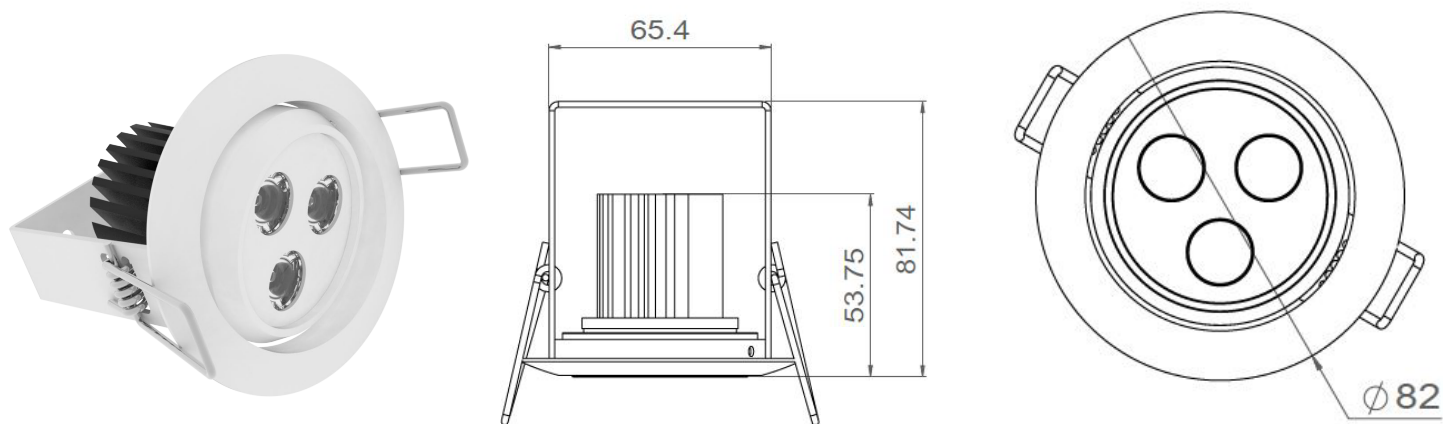

Common characteristics

Range	Recessed ceiling spotlight for ambient lighting
Description	Body in white aluminium Adjustable mounting with springs
Connection	Delivered with 0.5m standard cable (more length upon request) Individual connection or connection in series on external constant current driver
Use limitations	The product must be installed into a ventilated area. Any use with an ambient temperature higher than the specified ambient temperature (Ta) would lead to a more rapid mortality of the product and the withdrawal of our guarantees. The drivers, if not delivered by LOuss, must be approved before use.
Warranty	Life span: L80B10 at 50,000 hours (80% remaining flux) at 25°C ambient temperature. 3-year parts and labour warranty. The warranty does not apply to products that have been opened, modified or repaired and does not cover the effects of a wrong connection, careless, abusive handling, overvoltage, lighting injury, as well as the normal wear of the product. All products are electrically tested and received a functional burn-in.

All the connections have to be made before powering up, otherwise the luminaire could be seriously damaged.

ALBEDIO 80

Description	Orientable 30°
Dimensions	External diameter: 83mm Installed depth : 76.5mm
Net Weight	0.191 kg
LED characteristics	3 LED : 3000K – 4000K (other LED colours upon request) 3 LED : RGB 4 LED : TW
Optical beam	15° - 35° - 60° (other optical beam upon request)
Separate power supply	350mA – 500mA
LED power	350mA : 3.6W (3 LED) – 4.8W (4 LED) 500mA : 5.4W (3 LED) – 7.2W (4 LED)