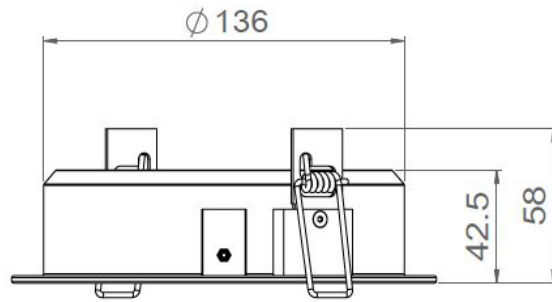

All the connections have to be made before powering up, otherwise the luminaire could be seriously damaged.

ALBEDIO 80

Description	Orientable 30°
Dimensions	External diameter: 83mm Installed depth : 76.5mm
Net Weight	0.191 kg
LED characteristics	3 LED : 3000K – 4000K (other LED colours upon request) 3 LED : RGB 4 LED : TW
Optical beam	15° - 35° - 60° (other optical beam upon request)
Separate power supply	350mA – 500mA
LED power	350mA : 3.6W (3 LED) – 4.8W (4 LED) 500mA : 5.4W (3 LED) – 7.2W (4 LED)

Tel. : +33 380 48 65 68
contact@louss.fr
www.louss.fr
Best group

Siège social / Head Office
PA Les Terres d'Or
Route de Saint Philibert
21220 Gevrey Chambertin - FRANCE

ALBEDIO 160

Description	Body in aluminium. White painting finishing Springs and directional mounting
Dimensions	External diameter: 160mm Recess: 145mm – Depth: 65mm
Net Weight	0.460 kg
LED characteristics	6 LED – 12 LED: 3000K – 4000K (other LED colours upon request) 12 LED: TW - RGBW
Optical beam	15° - 30° - 40° - 60° (other optical beam upon request)
Separate power supply	350mA – 500mA
LED power	350mA : 7.2W (6 LED) – 10.8W (12 LED) 500mA : 11W (6 LED)

All the connections have to be made before powering up,
otherwise the luminaire could be seriously damaged.

ALBEDIO 180

Description	Body in aluminium. White painting finishing Springs and directional mounting
Dimensions	External diameter : 180mm
Net Weight	0.518 kg
LED characteristics	6 LED – 12 LED: 3000K – 4000K (other LED colours upon request) 12 LED: TW - RGBW
Optical beam	15° - 30° - 40° - 60° (other optical beam upon request)
Separate power supply	350mA – 500mA – 700mA
LED power	350mA : 7.2W (6 LED) – 10.8W (12 LED) 500mA : 11W (6 LED)