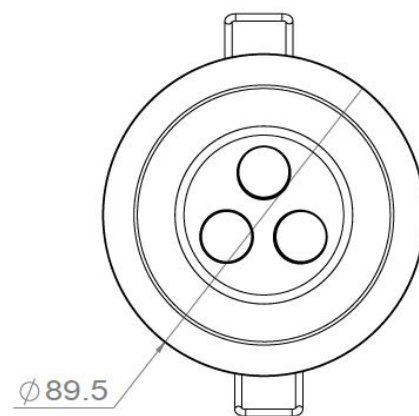

All the connections have to be made before powering up, otherwise the luminaire could be seriously damaged.

ALBEDIO 80

Description	Orientable 30°
Dimensions	External diameter: 83mm Installed depth : 76.5mm
Net Weight	0.191 kg
LED characteristics	3 LED : 3000K – 4000K (other LED colours upon request) 3 LED : RGB 4 LED : TW
Optical beam	15° - 35° - 60° (other optical beam upon request)
Separate power supply	350mA – 500mA
LED power	350mA : 3.6W (3 LED) – 4.8W (4 LED) 500mA : 5.4W (3 LED) – 7.2W (4 LED)

Tel. : +33 380 48 65 68
contact@louss.fr
www.louss.fr
Best group

Siège social / Head Office
PA Les Terres d'Or
Route de Saint Philibert
21220 Gevrey Chambertin - FRANCE

ALBEDIO 85

Dimensions	External diameter: 85mm Installed depth : 75mm
Net Weight	0.186 kg
LED characteristics	3 LED : 3000K – 4000K (other LED colours upon request) 3 LED : RGB 4 LED : TW
Optical beam	15° - 35° - 60° (other optical beam upon request)
Separate power supply	350mA – 500mA
LED power	350mA : 3.6W (3 LED) – 4.8W (4 LED) 500mA : 5.4W (3 LED) – 7.2W (4 LED)

All the connections have to be made before powering up,
otherwise the luminaire could be seriously damaged.

ALBEDIO 180

Description	Body in aluminium. White painting finishing Springs and directional mounting
Dimensions	External diameter : 180mm
Net Weight	0.518 kg
LED characteristics	6 LED – 12 LED: 3000K – 4000K (other LED colours upon request) 12 LED: TW - RGBW
Optical beam	15° - 30° - 40° - 60° (other optical beam upon request)
Separate power supply	350mA – 500mA – 700mA
LED power	350mA : 7.2W (6 LED) – 10.8W (12 LED) 500mA : 11W (6 LED)