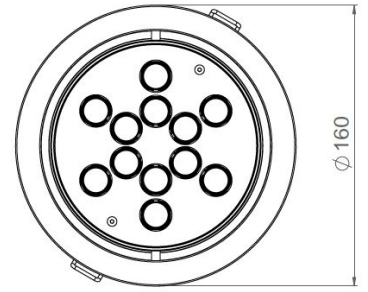

All the connections have to be made before powering up, otherwise the luminaire could be seriously damaged.

ALBEDIO 80

Description	Orientable 30°
Dimensions	External diameter: 83mm Installed depth : 76.5mm
Net Weight	0.191 kg
LED characteristics	3 LED : 3000K – 4000K (other LED colours upon request) 3 LED : RGB 4 LED : TW
Optical beam	15° - 35° - 60° (other optical beam upon request)
Separate power supply	350mA – 500mA
LED power	350mA : 3.6W (3 LED) – 4.8W (4 LED) 500mA : 5.4W (3 LED) – 7.2W (4 LED)

Tel. : +33 380 48 65 68
contact@louss.fr
www.louss.fr
Best group

Siège social / Head Office
PA Les Terres d'Or
Route de Saint Philibert
21220 Gevrey Chambertin - FRANCE

ALBEDIO 160

Description	Body in aluminium. White painting finishing Springs and directional mounting
Dimensions	External diameter: 160mm Recess: 145mm – Depth: 65mm
Net Weight	0.460 kg
LED characteristics	6 LED – 12 LED: 3000K – 4000K (other LED colours upon request) 12 LED: TW - RGBW
Optical beam	15° - 30° - 40° - 60° (other optical beam upon request)
Separate power supply	350mA – 500mA
LED power	350mA : 7.2W (6 LED) – 10.8W (12 LED) 500mA : 11W (6 LED)

All the connections have to be made before powering up,
otherwise the luminaire could be seriously damaged.

ALBEDIO 180

Description	Body in aluminium. White painting finishing Springs and directional mounting
Dimensions	External diameter : 180mm
Net Weight	0.518 kg
LED characteristics	6 LED – 12 LED: 3000K – 4000K (other LED colours upon request) 12 LED: TW - RGBW
Optical beam	15° - 30° - 40° - 60° (other optical beam upon request)
Separate power supply	350mA – 500mA – 700mA
LED power	350mA : 7.2W (6 LED) – 10.8W (12 LED) 500mA : 11W (6 LED)