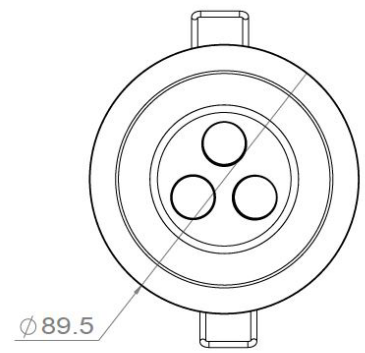

LOUSS

Lighting Emotion

ALBEDIO 85

The small low luminance
recessed downlight

ALBEDIO 85

Range	Integrated ceiling spotlight for ambient lighting
Description	Body in aluminium: white painting Springs mounting
Dimensions	External diameter: 85mm Recess: 75mm
Weight	0.186 kg
LED characteristics	3 LED : 3000K – 4000K (autres sur demande) 3 LED : RGB 4 LED : TW
Optical beam	15° - 35° - 60° (autres sur demande)
Connection	Delivered with 0.5m standard cable (more length upon request) Individual connection or connection in series on external constant current driver
Separate power supply	350mA – 500mA
LED power	350mA : 3.6W (3 LED) – 4.8W (4 LED) 500mA : 5.4W (3 LED) – 7.2W (4 LED)
Use limitations	The product must be installed into a ventilated area. Any use with an ambient temperature higher than the specified ambient temperature (Ta) would lead to a more rapid mortality of the product and the withdrawal of our guarantees. The drivers, if not delivered by LOUSS, must be approved before use.
Warranty	Life span: L80B10 at 50,000 hours (80% remaining flux) at 25°C ambient temperature. 3-year parts and labour warranty. The warranty does not apply to products that have been opened, modified or repaired and does not cover the effects of a wrong connection, careless, abusive handling, overvoltage, lighting injury, as well as the normal wear of the product. All products are electrically tested and received a functional burn-in.