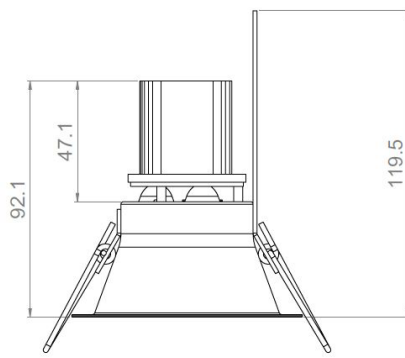

LOUSS

Lighting Emotion

ALBEDIO 85

The small low luminance
recessed downlight

ALBEDIO 85

Range	Integrated ceiling spotlight for ambient lighting
Description	Body in aluminium: white painting Springs mounting
Dimensions	External diameter: 85mm Recess: 75mm
Weight	0.186 kg
LED characteristics	3 LED : 3000K – 4000K (autres sur demande) 3 LED : RGB 4 LED : TW
Optical beam	15° - 35° - 60° (autres sur demande)
Connection	Delivered with 0.5m standard cable (more length upon request) Individual connection or connection in series on external constant current driver
Separate power supply	350mA – 500mA
LED power	350mA : 3.6W (3 LED) – 4.8W (4 LED) 500mA : 5.4W (3 LED) – 7.2W (4 LED)
Use limitations	The product must be installed into a ventilated area. Any use with an ambient temperature higher than the specified ambient temperature (Ta) would lead to a more rapid mortality of the product and the withdrawal of our guarantees. The drivers, if not delivered by LOUSS, must be approved before use.
Warranty	Life span: L80B10 at 50,000 hours (80% remaining flux) at 25°C ambient temperature. 3-year parts and labour warranty. The warranty does not apply to products that have been opened, modified or repaired and does not cover the effects of a wrong connection, careless, abusive handling, overvoltage, lighting injury, as well as the normal wear of the product. All products are electrically tested and received a functional burn-in.