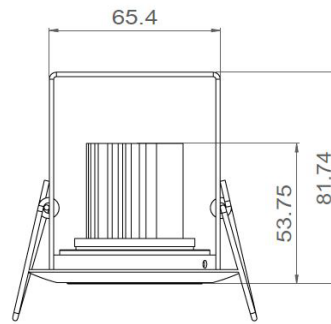

## ALBEDIO 80

<b>Range</b>	Recessed ceiling spotlight for ambient lighting
<b>Description</b>	Body in white, grey or black aluminium Adjustable mounting with springs 30° adjustable
<b>Dimensions</b>	External diameter: 83mm Installed depth: 76.5mm
<b>Weight</b>	0.191 kg
<b>LED characteristics</b>	3 LED: 3000K – 4000K (other LED colours upon request) 3 LED: RGB 4 LED: TW
<b>Optical beam</b>	15° - 35° - 60° (other optical beam upon request)
<b>Connection</b>	Delivered with 0.5m standard cable (more length upon request) Individual connection or connection in series on external constant current driver
<b>Separate power supply</b>	350mA – 500mA
<b>LED power</b>	350mA : 3.6W (3 LED) – 4.8W (4 LED) 500mA : 5.4W (3 LED) – 7.2W (4 LED)
<b>Use limitations</b>	The product must be installed into a ventilated area. Any use with an ambient temperature higher than the specified ambient temperature (Ta) would lead to a more rapid mortality of the product and the withdrawal of our guarantees. The drivers, if not delivered by LOuss, must be approved before use.
<b>Warranty</b>	Life span: L80B10 at 50,000 hours (80% remaining flux) at 25°C ambient temperature. 3-year parts and labour warranty. The warranty does not apply to products that have been opened, modified or repaired and does not cover the effects of a wrong connection, careless, abusive handling, overvoltage, lighting injury, as well as the normal wear of the product. All products are electrically tested and received a functional burn-in.