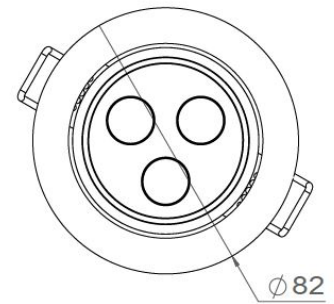

## ALBEDIO 80

<b>Range</b>	Recessed ceiling spotlight for ambient lighting
<b>Description</b>	Body in white, grey or black aluminium Adjustable mounting with springs 30° adjustable
<b>Dimensions</b>	External diameter: 83mm Installed depth: 76.5mm
<b>Weight</b>	0.191 kg
<b>LED characteristics</b>	3 LED: 3000K – 4000K (other LED colours upon request) 3 LED: RGB 4 LED: TW
<b>Optical beam</b>	15° - 35° - 60° (other optical beam upon request)
<b>Connection</b>	Delivered with 0.5m standard cable (more length upon request) Individual connection or connection in series on external constant current driver
<b>Separate power supply</b>	350mA – 500mA
<b>LED power</b>	350mA : 3.6W (3 LED) – 4.8W (4 LED) 500mA : 5.4W (3 LED) – 7.2W (4 LED)
<b>Use limitations</b>	The product must be installed into a ventilated area. Any use with an ambient temperature higher than the specified ambient temperature (Ta) would lead to a more rapid mortality of the product and the withdrawal of our guarantees. The drivers, if not delivered by LOuss, must be approved before use.
<b>Warranty</b>	Life span: L80B10 at 50,000 hours (80% remaining flux) at 25°C ambient temperature. 3-year parts and labour warranty. The warranty does not apply to products that have been opened, modified or repaired and does not cover the effects of a wrong connection, careless, abusive handling, overvoltage, lighting injury, as well as the normal wear of the product. All products are electrically tested and received a functional burn-in.