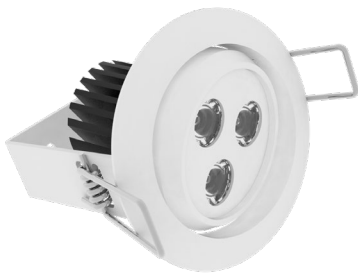

## ALBEDIO 80

The small adjustable downlight

## ALBEDIO 80

<b>Range</b>	Recessed ceiling spotlight for ambient lighting
<b>Description</b>	Body in white, grey or black aluminium Adjustable mounting with springs 30° adjustable
<b>Dimensions</b>	External diameter: 83mm Installed depth: 76.5mm
<b>Weight</b>	0.191 kg
<b>LED characteristics</b>	3 LED: 3000K – 4000K (other LED colours upon request) 3 LED: RGB 4 LED: TW
<b>Optical beam</b>	15° - 35° - 60° (other optical beam upon request)
<b>Connection</b>	Delivered with 0.5m standard cable (more length upon request) Individual connection or connection in series on external constant current driver
<b>Separate power supply</b>	350mA – 500mA
<b>LED power</b>	350mA : 3.6W (3 LED) – 4.8W (4 LED) 500mA : 5.4W (3 LED) – 7.2W (4 LED)
<b>Use limitations</b>	The product must be installed into a ventilated area. Any use with an ambient temperature higher than the specified ambient temperature (Ta) would lead to a more rapid mortality of the product and the withdrawal of our guarantees. The drivers, if not delivered by LOuss, must be approved before use.
<b>Warranty</b>	Life span: L80B10 at 50,000 hours (80% remaining flux) at 25°C ambient temperature. 3-year parts and labour warranty. The warranty does not apply to products that have been opened, modified or repaired and does not cover the effects of a wrong connection, careless, abusive handling, overvoltage, lighting injury, as well as the normal wear of the product. All products are electrically tested and received a functional burn-in.