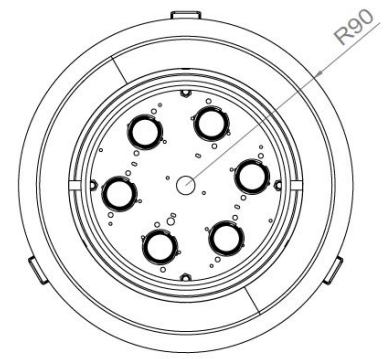

LOUSS

Lighting Emotion

ALBEDIO 180

The recessed down light large model

ALBEDIO 180

Range	Integrated ceiling spotlight for ambient lighting
Description	Body in aluminium, white painting finishing Springs mounting Low luminance
External diameter	180mm
Net Weight	0.518 kg
LED characteristics	6 LED – 12 LED: 3000K – 4000K (other LED colours upon request) 12 LED: TW - RGBW
Optical beam	15° - 30° - 40° - 60° (other optical beam upon request)
Connection	Delivered with 0.5m standard cable (more length upon request) Individual connection or connection in series on external constant current driver
Separate power supply	6 LED: 350mA – 500mA 12 LED : 350mA
LED power	350mA : 7.2W (6 LED) - 10.8W (12 LED) 500mA : 11W (6 LED)
Use limitations	The product must be installed into a ventilated area. Any use with an ambient temperature higher than the specified ambient temperature (Ta) would lead to a more rapid mortality of the product and the withdrawal of our guarantees. The drivers, if not delivered by LOuss, must be approved before use.
Warranty	Life span: L80B10 at 50,000 hours (80% remaining flux) at 25°C ambient temperature. 3-year parts and labour warranty. The warranty does not apply to products that have been opened, modified or repaired and does not cover the effects of a wrong connection, careless, abusive handling, overvoltage, lighting injury, as well as the normal wear of the product. All products are electrically tested and received a functional burn-in.