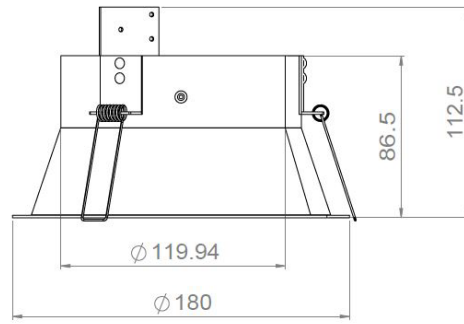

LOUSS

Lighting Emotion

ALBEDIO 180

The recessed down light large model

ALBEDIO 180

Range	Integrated ceiling spotlight for ambient lighting
Description	Body in aluminium, white painting finishing Springs mounting Low luminance
External diameter	180mm
Net Weight	0.518 kg
LED characteristics	6 LED – 12 LED: 3000K – 4000K (other LED colours upon request) 12 LED: TW - RGBW
Optical beam	15° - 30° - 40° - 60° (other optical beam upon request)
Connection	Delivered with 0.5m standard cable (more length upon request) Individual connection or connection in series on external constant current driver
Separate power supply	6 LED: 350mA – 500mA 12 LED : 350mA
LED power	350mA : 7.2W (6 LED) - 10.8W (12 LED) 500mA : 11W (6 LED)
Use limitations	The product must be installed into a ventilated area. Any use with an ambient temperature higher than the specified ambient temperature (Ta) would lead to a more rapid mortality of the product and the withdrawal of our guarantees. The drivers, if not delivered by LOuss, must be approved before use.
Warranty	Life span: L80B10 at 50,000 hours (80% remaining flux) at 25°C ambient temperature. 3-year parts and labour warranty. The warranty does not apply to products that have been opened, modified or repaired and does not cover the effects of a wrong connection, careless, abusive handling, overvoltage, lighting injury, as well as the normal wear of the product. All products are electrically tested and received a functional burn-in.