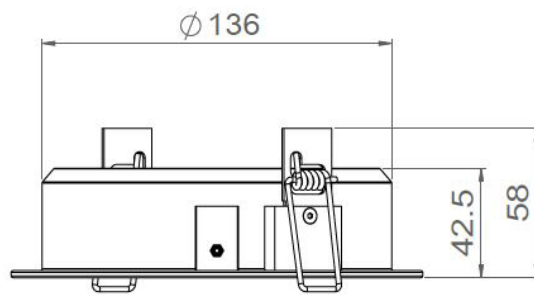

LOUSS

Lighting Emotion

ALBEDIO 160

The recessed adjustable down
light large model

ALBEDIO 160

Range	Integrated ceiling spotlight for ambient lighting
Description	Body in aluminium. White painting finishing Springs and directional mounting
Dimensions	External diameter: 160mm Recess: 145mm – Depth: 65mm
Weight	0.460 kg
LED characteristics	6 LED – 12 LED: 3000K – 4000K (other LED colours upon request) 12 LED: TW - RGBW
Optical beam	15° - 30° - 40° - 60° (other optical beam upon request)
Connection	Delivered with 0.5m standard cable (other length upon request) Individual connection or connection in series on external constant current driver
Separate power supply	6 LED: 350mA – 500mA 12 LED : 350mA
LED power	350mA : 7.2W (6 LED) - 10.8W (12 LED) 500mA : 11W (6 LED)
Use limitations	The product must be installed into a ventilated area. Any use with an ambient temperature higher than the specified ambient temperature (Ta) would lead to a more rapid mortality of the product and the withdrawal of our guarantees. The drivers, if not delivered by LOuss, must be approved before use.
Warranty	Life span: L80B10 at 50,000 hours (80% remaining flux) at 25°C ambient temperature. 3-year parts and labour warranty. The warranty does not apply to products that have been opened, modified or repaired and does not cover the effects of a wrong connection, careless, abusive handling, overvoltage, lighting injury, as well as the normal wear of the product. All products are electrically tested and received a functional burn-in.