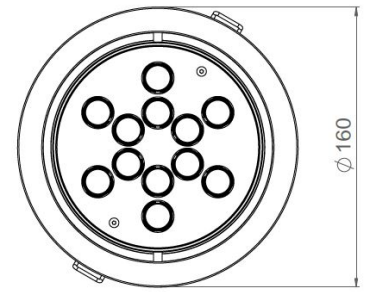

LOUSS

Lighting Emotion

ALBEDIO 160

The recessed adjustable down
light large model

ALBEDIO 160

Range	Integrated ceiling spotlight for ambient lighting
Description	Body in aluminium. White painting finishing Springs and directional mounting
Dimensions	External diameter: 160mm Recess: 145mm – Depth: 65mm
Weight	0.460 kg
LED characteristics	6 LED – 12 LED: 3000K – 4000K (other LED colours upon request) 12 LED: TW - RGBW
Optical beam	15° - 30° - 40° - 60° (other optical beam upon request)
Connection	Delivered with 0.5m standard cable (other length upon request) Individual connection or connection in series on external constant current driver
Separate power supply	6 LED: 350mA – 500mA 12 LED : 350mA
LED power	350mA : 7.2W (6 LED) - 10.8W (12 LED) 500mA : 11W (6 LED)
Use limitations	The product must be installed into a ventilated area. Any use with an ambient temperature higher than the specified ambient temperature (Ta) would lead to a more rapid mortality of the product and the withdrawal of our guarantees. The drivers, if not delivered by LOuss, must be approved before use.
Warranty	Life span: L80B10 at 50,000 hours (80% remaining flux) at 25°C ambient temperature. 3-year parts and labour warranty. The warranty does not apply to products that have been opened, modified or repaired and does not cover the effects of a wrong connection, careless, abusive handling, overvoltage, lighting injury, as well as the normal wear of the product. All products are electrically tested and received a functional burn-in.