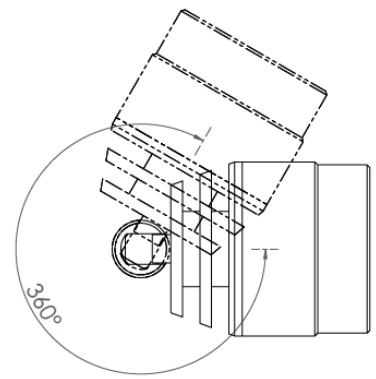

Tel. : +33 380 48 65 68
 contact@louss.fr
www.louss.fr
 Best group

Siège social / Head Office
 PA Les Terres d'Or
 Route de Saint Philibert
 21220 Gevrey Chambertin - FRANCE

V30 PATELLA

Range	LED spot
Description	Body in black or natural anodised aluminium Special version Mirror Finish
Dimensions	Head length: 30.90mm - diameter: 30mm Rod length: 19mm
Weight	0.039 kg
LED characteristics	1 LED : 2200K - 2700K - 3000K - 3500K - 4000K (other LED colours upon request)
Optical beam	10° - 12° - 15° - 28° - 32° - 40° (other optical beam upon request)
Connection	Delivered with 20cm cable (more length upon request) Individual connection or connection in series on external constant current driver
Separate power supply	350mA - 500mA - 700mA
LED power	350mA: 1.2W 500mA: 1.8W 700mA: 2.4W (low luminance version)
Use limitations	The product must be installed into a ventilated area. Any use with an ambient temperature higher than the specified ambient temperature (Ta) would lead to a more rapid mortality of the product and the withdrawal of our guarantees. The drivers, if not delivered by LOuss, must be approved before use.
Warranty	Life span: L80B10 at 50,000 hours (80% remaining flux) at 25°C ambient temperature. 3-year parts and labour warranty. The warranty does not apply to products that have been opened, modified or repaired and does not cover the effects of a wrong connection, careless, abusive handling, overvoltage, lighting injury, as well as the normal wear of the product. All products are electrically tested and received a functional burn-in.