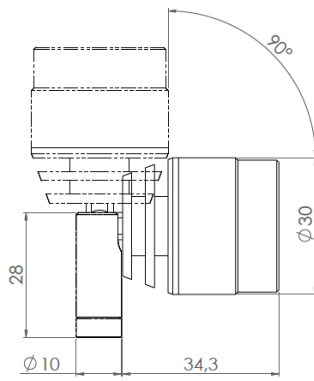

Tel. : +33 380 48 65 68
 contact@louss.fr
www.louss.fr
 Best group

Siège social / Head Office
 PA Les Terres d'Or
 Route de Saint Philibert
 21220 Gevrey Chambertin - FRANCE

V30 PATELLA

Range	LED spot
Description	Body in black or natural anodised aluminium Special version Mirror Finish
Dimensions	Head length: 30.90mm - diameter: 30mm Rod length: 19mm
Weight	0.039 kg
LED characteristics	1 LED : 2200K - 2700K - 3000K - 3500K - 4000K (other LED colours upon request)
Optical beam	10° - 12° - 15° - 28° - 32° - 40° (other optical beam upon request)
Connection	Delivered with 20cm cable (more length upon request) Individual connection or connection in series on external constant current driver
Separate power supply	350mA - 500mA - 700mA
LED power	350mA: 1.2W 500mA: 1.8W 700mA: 2.4W (low luminance version)
Use limitations	The product must be installed into a ventilated area. Any use with an ambient temperature higher than the specified ambient temperature (Ta) would lead to a more rapid mortality of the product and the withdrawal of our guarantees. The drivers, if not delivered by LOuss, must be approved before use.
Warranty	Life span: L80B10 at 50,000 hours (80% remaining flux) at 25°C ambient temperature. 3-year parts and labour warranty. The warranty does not apply to products that have been opened, modified or repaired and does not cover the effects of a wrong connection, careless, abusive handling, overvoltage, lighting injury, as well as the normal wear of the product. All products are electrically tested and received a functional burn-in.