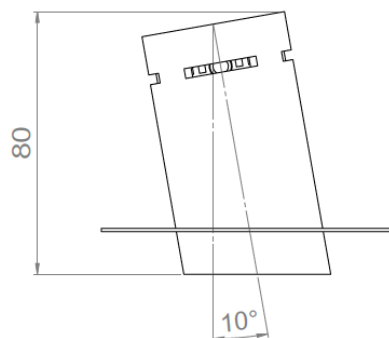

UNDO FIXED TRIMLESS

10° version

L* : 1mm to 13mm to be specified when ordering
(other lengths upon request)

All the connections have to be made before powering up,
otherwise the luminaires could be seriously damaged.

Creation : 2022.09.07 / Last update : 2026.05.06

lOUSS

5/8