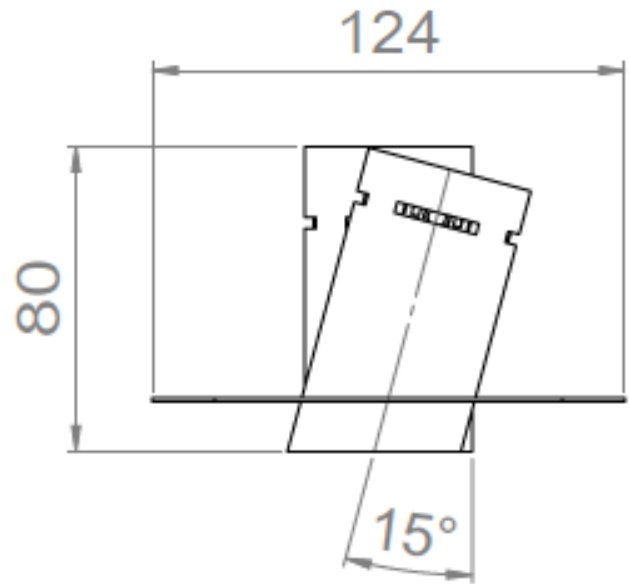

L* : 1mm to 13mm to be specified when ordering
(other lengths upon request)