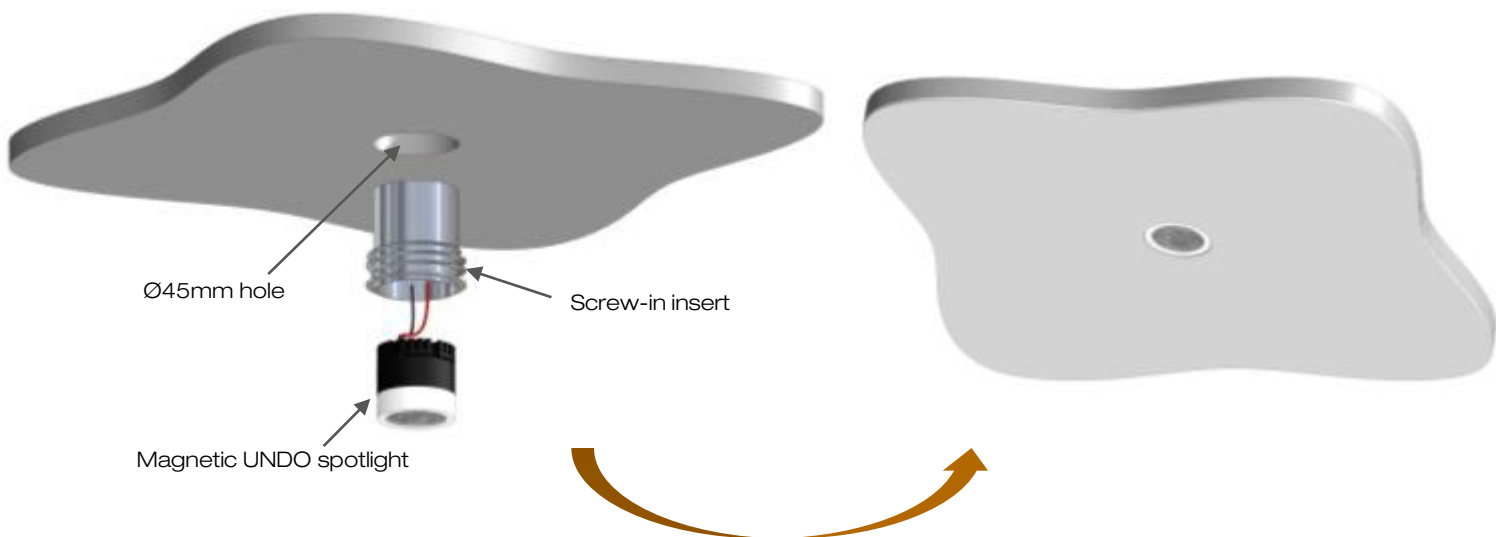

UNDO RECESSED - MAGNETIC TRIM

Dimensions & Installation guide

All the connections have to be made before powering up,
otherwise the luminaires could be seriously damaged.

Creation : 2022.09.07 / Last update : 2026.05.06

3/8

LOUSS

BEST SAS, Capital 200 000€
RCS Dijon B 408 483 485
TVA/VAT n° : FR94 408 483 485
APE 2612Z

Tel. : +33 380 48 65 68
contact@louss.fr
www.louss.fr
Best & LOUSS

Siège social / Head Office
PA Les Terres d'Or
Route de Saint Philibert
21220 Gevrey Chambertin - FRANCE