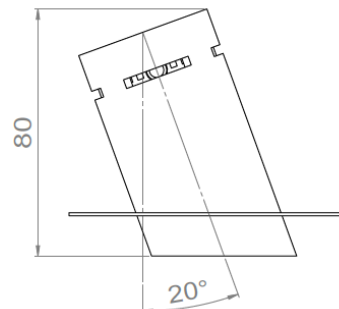

UNDO FIXED TRIMLESS 20° version

L* : 1mm to 13mm to be specified when ordering
(other lengths upon request)

All the connections have to be made before powering up,
otherwise the luminaires could be seriously damaged.

lOUSS

Creation : 2022.09.07 / Last update : 2026.05.06

6/8

BEST SAS, Capital 200 000€
RCS Dijon B 408 483 485
TVA/VAT n° : FR94 408 483 485
APE 2612Z

Tel. : +33 380 48 65 68
contact@louss.fr
www.louss.fr
Best & LOUSS

Siège social / Head Office
PA Les Terres d'Or
Route de Saint Philibert
21220 Gevrey Chambertin - FRANCE