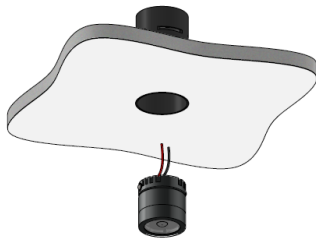

## UNDO FIXED TRIMLESS Installation Guide

### Installation from above

Install the recessed box from above and screw it into the surface

Cover the lateral plates of the recessed box by coating and painting

Insert the spotlight from below