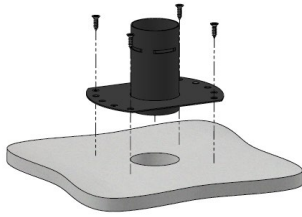

UNDO FIXED TRIMLESS Installation Guide

Installation from above

Install the recessed box from above and screw it into the surface