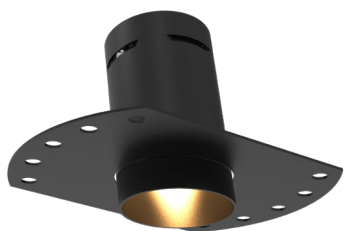

## UNDO FIXED TRIMLESS

10° version

L\* : 1mm to 13mm to be specified when ordering  
(other lengths upon request)

All the connections have to be made before powering up,  
otherwise the luminaires could be seriously damaged.