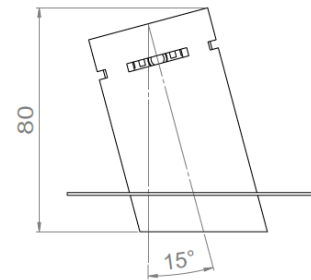

UNDO FIXED TRIMLESS 15° version