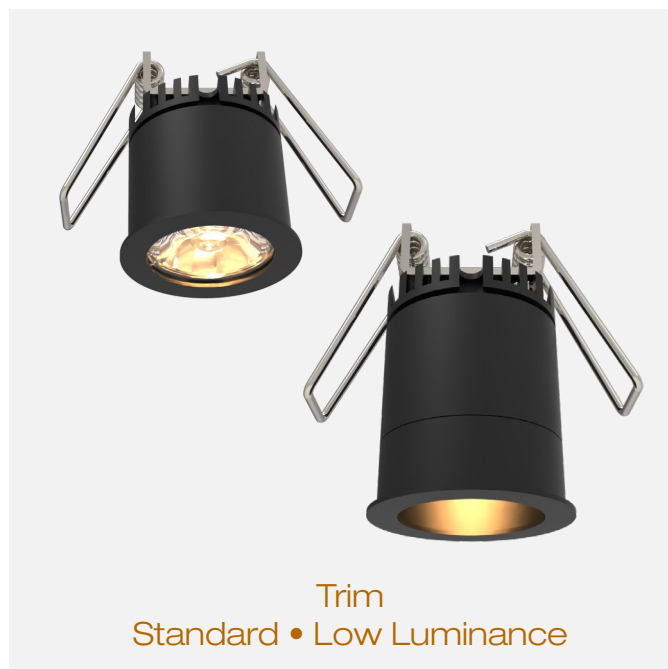

# LOUSS

Lighting Emotion

Magnetic Trim

Trim  
Standard • Low Luminance

Fixed Trimless

**UNDO  
RECESSED**