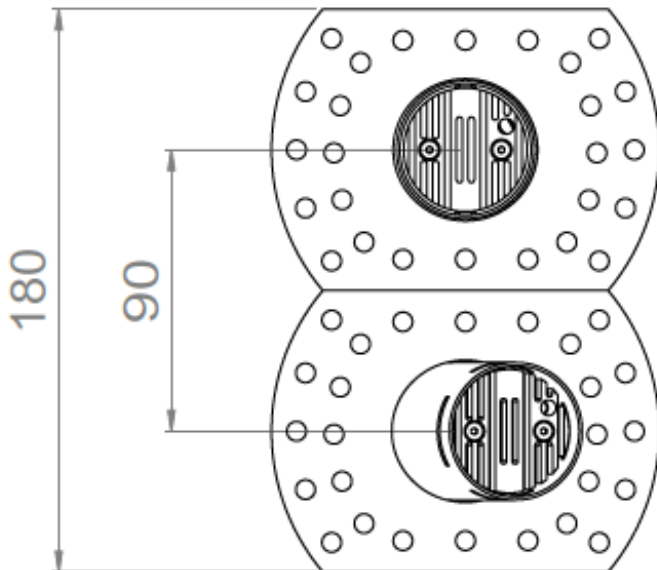

## UNDO FIXED TRIMLESS

Double version (0°+ 15°)

L\* : 1mm to 13mm to be specified when ordering  
(other lengths upon request)

All the connections have to be made before powering up,  
otherwise the luminaires could be seriously damaged.