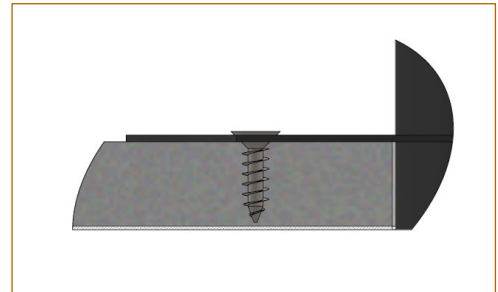

## UNDO FIXED TRIMLESS Installation Guide

### Installation from above

Install the recessed box from above and screw it into the surface

Cover the lateral plates of the recessed box by coating and painting

Insert the spotlight from below

### Installation from below

Install the recessed box from below and screw it into the surface

Cover the lateral plates of the recessed box by coating and painting

Insert the spotlight from below

All the connections have to be made before powering up, otherwise the luminaires could be seriously damaged.