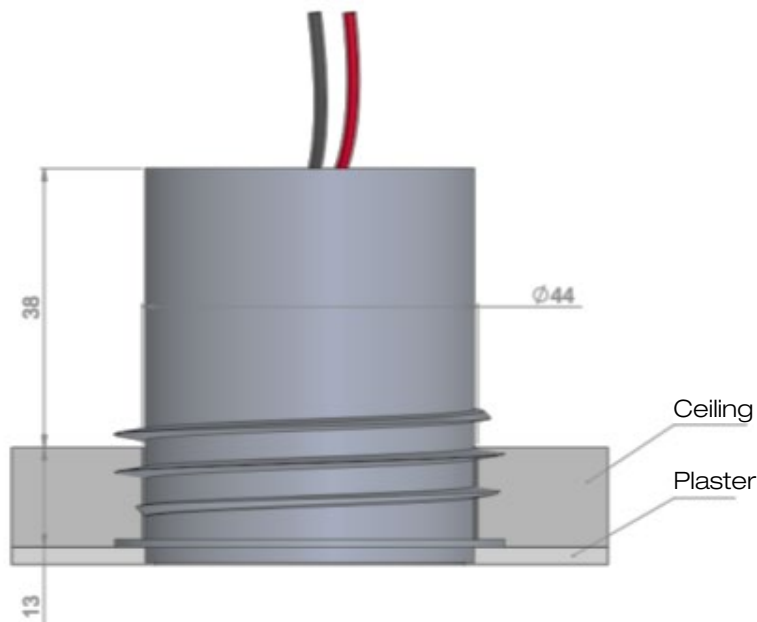

UNDO RECESSED - MAGNETIC TRIM

Dimensions & Installation guide

All the connections have to be made before powering up,
otherwise the luminaires could be seriously damaged.

Creation : 2022.09.07 / Last update : 2026.05.06

3/8

LOUSS

BEST SAS, Capital 200 000€
RCS Dijon B 408 483 485
TVA/VAT n° : FR94 408 483 485
APE 2612Z

Tel. : +33 380 48 65 68
contact@louss.fr
www.louss.fr
Best & LOUSS

Siège social / Head Office
PA Les Terres d'Or
Route de Saint Philibert
21220 Gevrey Chambertin - FRANCE