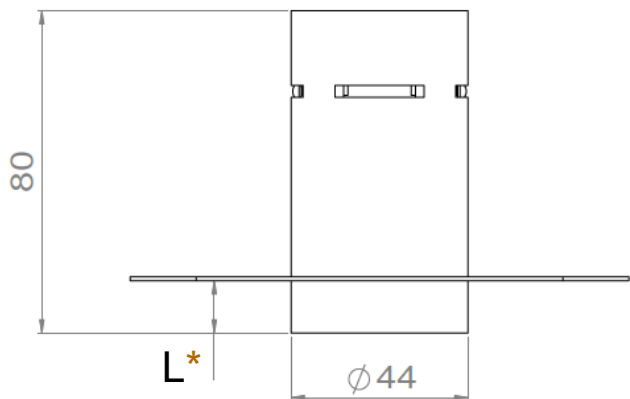

## UNDO FIXED TRIMLESS

0° version

L\* : 1mm to 13mm to be specified when ordering  
(other lengths upon request)