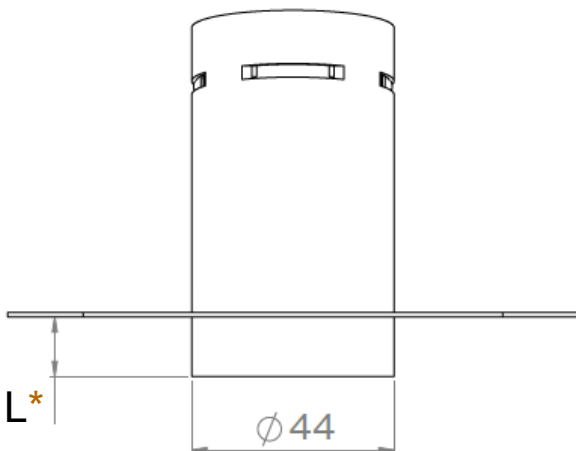

UNDO FIXED TRIMLESS 20° version

L* : 1mm to 13mm to be specified when ordering
(other lengths upon request)

All the connections have to be made before powering up,
otherwise the luminaires could be seriously damaged.

lOUSS

Creation : 2022.09.07 / Last update : 2026.05.06

6/8

BEST SAS, Capital 200 000€
RCS Dijon B 408 483 485
TVA/VAT n° : FR94 408 483 485
APE 2612Z

Tel. : +33 380 48 65 68
contact@louss.fr
www.louss.fr
Best & LOUSS

Siège social / Head Office
PA Les Terres d'Or
Route de Saint Philibert
21220 Gevrey Chambertin - FRANCE