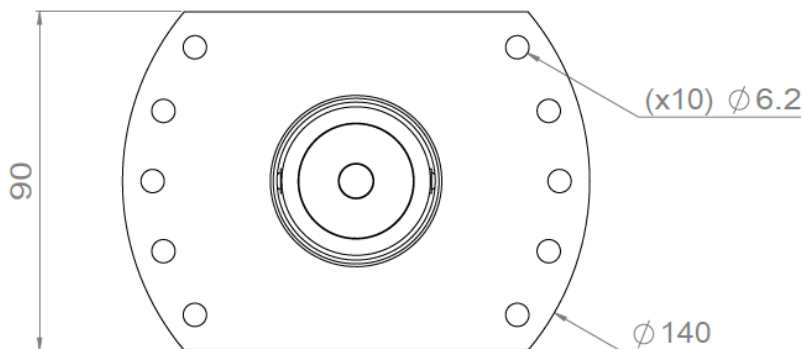

## UNDO FIXED TRIMLESS

0° version

L\* : 1mm to 13mm to be specified when ordering  
(other lengths upon request)