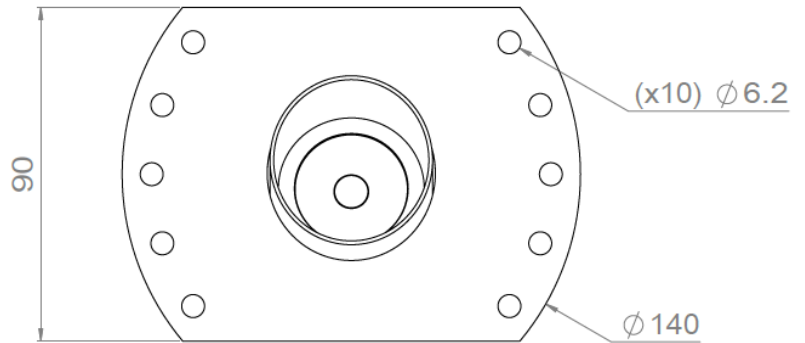

UNDO FIXED TRIMLESS 15° version