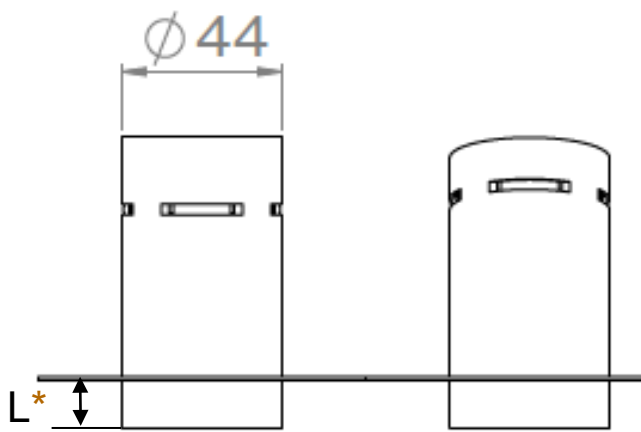

L* : 1mm to 13mm to be specified when ordering
(other lengths upon request)