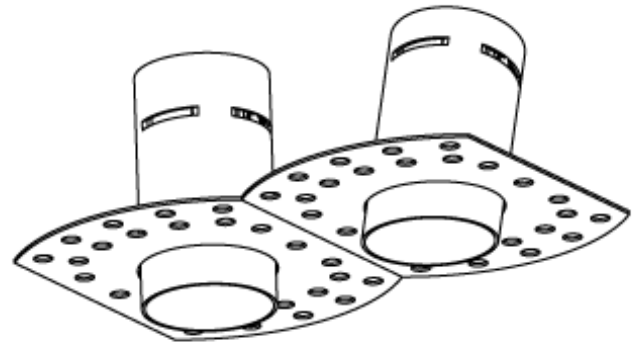

## UNDO FIXED TRIMLESS

Double version (0°+ 15°)

L\* : 1mm to 13mm to be specified when ordering  
(other lengths upon request)

All the connections have to be made before powering up,  
otherwise the luminaires could be seriously damaged.