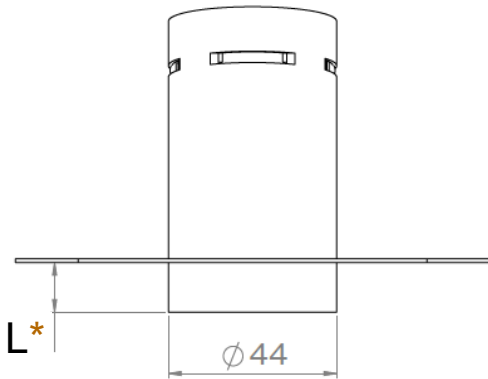

UNDO FIXED TRIMLESS 15° version