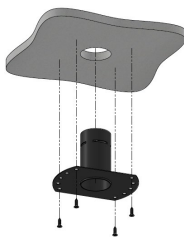

## UNDO FIXED TRIMLESS Installation Guide

### Installation from above

Install the recessed box from above and screw it into the surface

Cover the lateral plates of the recessed box by coating and painting

Insert the spotlight from below

### Installation from below

Install the recessed box from below and screw it into the surface

Cover the lateral plates of the recessed box by coating and painting

Insert the spotlight from below

All the connections have to be made before powering up, otherwise the luminaires could be seriously damaged.