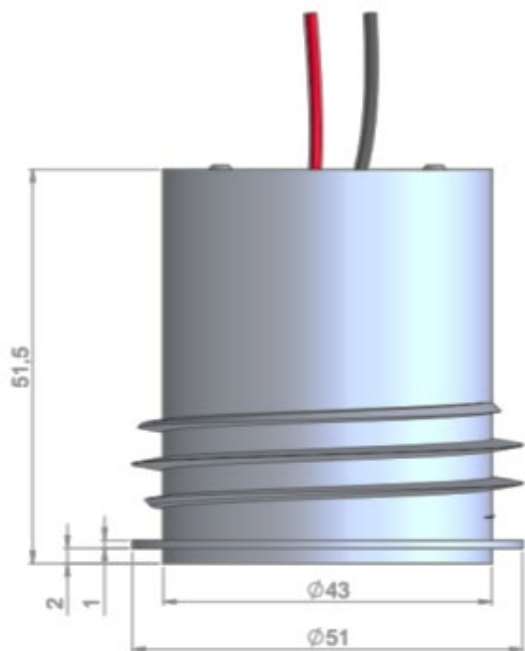

UNDO RECESSED - MAGNETIC TRIM

Dimensions & Installation guide

All the connections have to be made before powering up,
otherwise the luminaires could be seriously damaged.

Creation : 2022.09.07 / Last update : 2026.05.06

3/8

LOUSS

BEST SAS, Capital 200 000€
RCS Dijon B 408 483 485
TVA/VAT n° : FR94 408 483 485
APE 2612Z

Tel. : +33 380 48 65 68
contact@louss.fr
www.louss.fr
Best & LOUSS

Siège social / Head Office
PA Les Terres d'Or
Route de Saint Philibert
21220 Gevrey Chambertin - FRANCE