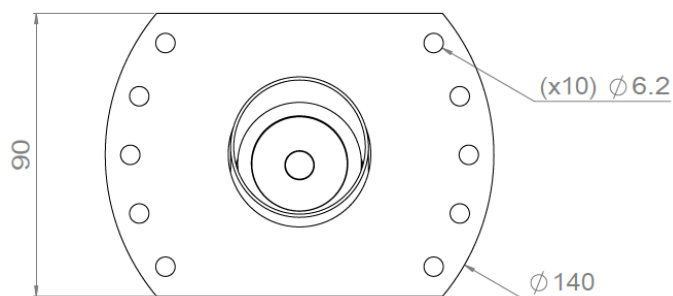

UNDO FIXED TRIMLESS

10° version

L* : 1mm to 13mm to be specified when ordering
(other lengths upon request)

All the connections have to be made before powering up,
otherwise the luminaires could be seriously damaged.

Creation : 2022.09.07 / Last update : 2026.05.06

lOUSS

5/8