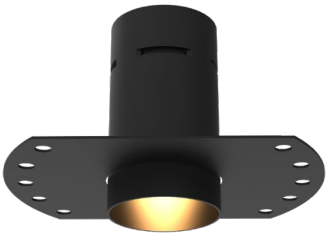

UNDO FIXED TRIMLESS Installation Guide

Installation from above

Install the recessed box from above and screw it into the surface

Cover the lateral plates of the recessed box by coating and painting

Insert the spotlight from below

Installation from below

Install the recessed box from below and screw it into the surface

Cover the lateral plates of the recessed box by coating and painting

Insert the spotlight from below

All the connections have to be made before powering up, otherwise the luminaires could be seriously damaged.

Creation : 2022.09.07 / Last update : 2026.05.06