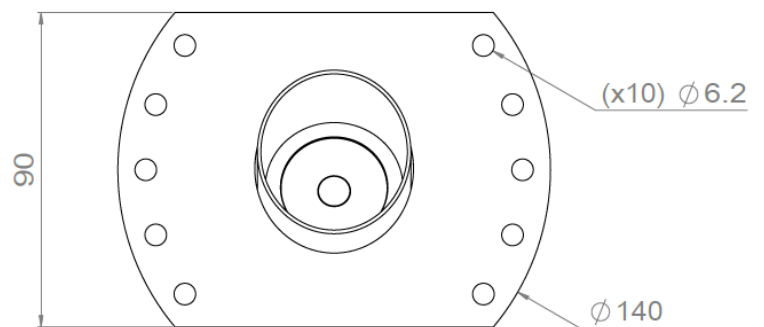

UNDO FIXED TRIMLESS 20° version

L* : 1mm to 13mm to be specified when ordering
(other lengths upon request)

All the connections have to be made before powering up,
otherwise the luminaires could be seriously damaged.

lOUSS

Creation : 2022.09.07 / Last update : 2026.05.06

6/8

BEST SAS, Capital 200 000€
RCS Dijon B 408 483 485
TVA/VAT n° : FR94 408 483 485
APE 2612Z

Tel. : +33 380 48 65 68
contact@louss.fr
www.louss.fr
Best & LOUSS

Siège social / Head Office
PA Les Terres d'Or
Route de Saint Philibert
21220 Gevrey Chambertin - FRANCE