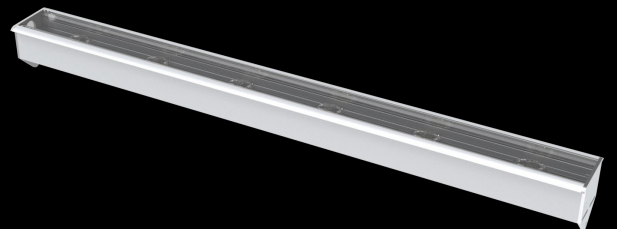

Wouss

Lighting Emotion

STIC

*The colourful
Linear LED light*

STIC

Range	Indoor linear LED light
Description	Natural anodised aluminium profile PMMA diffuser: opal, satin-like or transparent Fixing foldable end caps (2 options)
Dimensions	Profile : 33x21mm Length : 330 ou 385mm – 450 ou 480mm – 650 mm – 760mm – 970mm – 1135mm
LED characteristics	6 LED (330mm / 385mm TW) : 3000K – 4000K – RGBW – RGB 12 LED (450mm / 650mm / 760mm TW) : 3000K – 4000K – RGBW – RGB 18 LED (970mm / 1135mm TW) : 3000K – 4000K – RGBW – RGB White or RGB LED strip
Optical beam	14° - 30° - 40° - 60° - Elliptic (other LED colours upon request) LED strip or RGBW version: diffuser
Connection	Delivered with 1m standard cable (more length upon request)
Separate power supply	350mA – 500mA
LED power	350mA (PCB engine) : 7.2W (6 LED) – 14.4W (12 LED) – 21.6W (18 LED PCB) 500mA (PCB engine) : 10.8W (6 LED) – 21.6W (12 LED) – 32.4W (18 LED)
Use limitations	The product must be installed into a ventilated area. Any use with an ambient temperature higher than the specified ambient temperature (Ta) would lead to a more rapid mortality of the product and the withdrawal of our guarantees. The drivers, if not delivered by LOuss, must be approved before use.
Warranty	Life span: L80B10 at 50,000 hours (80% remaining flux) at 25°C ambient temperature. 3-year parts and labour warranty. The warranty does not apply to products that have been opened, modified or repaired and does not cover the effects of a wrong connection, careless, abusive handling, overvoltage, lighting injury, as well as the normal wear of the product. All products are electrically tested and received a functional burn-in.