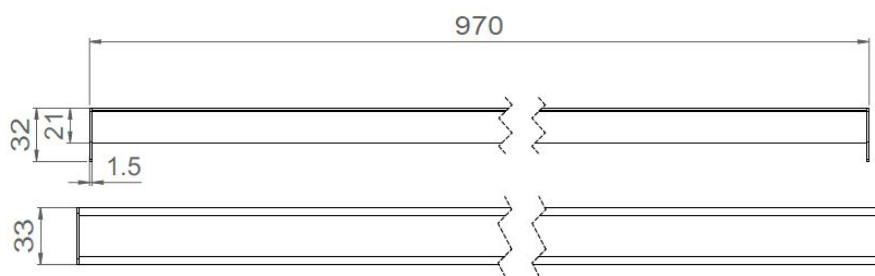

Wouss

Lighting Emotion

STIC

*The colourful
Linear LED light*

STIC

Range	Indoor linear LED light
Description	Natural anodised aluminium profile PMMA diffuser: opal, satin-like or transparent Fixing foldable end caps (2 options)
Dimensions	Profile : 33x21mm Length : 330 ou 385mm – 450 ou 480mm – 650 mm – 760mm – 970mm – 1135mm
LED characteristics	6 LED (330mm / 385mm TW) : 3000K – 4000K – RGBW – RGB 12 LED (450mm / 650mm / 760mm TW) : 3000K – 4000K – RGBW – RGB 18 LED (970mm / 1135mm TW) : 3000K – 4000K – RGBW – RGB White or RGB LED strip
Optical beam	14° - 30° - 40° - 60° - Elliptic (other LED colours upon request) LED strip or RGBW version: diffuser
Connection	Delivered with 1m standard cable (more length upon request)
Separate power supply	350mA – 500mA
LED power	350mA (PCB engine) : 7.2W (6 LED) – 14.4W (12 LED) – 21.6W (18 LED PCB) 500mA (PCB engine) : 10.8W (6 LED) – 21.6W (12 LED) – 32.4W (18 LED)
Use limitations	The product must be installed into a ventilated area. Any use with an ambient temperature higher than the specified ambient temperature (Ta) would lead to a more rapid mortality of the product and the withdrawal of our guarantees. The drivers, if not delivered by LOuss, must be approved before use.
Warranty	Life span: L80B10 at 50,000 hours (80% remaining flux) at 25°C ambient temperature. 3-year parts and labour warranty. The warranty does not apply to products that have been opened, modified or repaired and does not cover the effects of a wrong connection, careless, abusive handling, overvoltage, lighting injury, as well as the normal wear of the product. All products are electrically tested and received a functional burn-in.