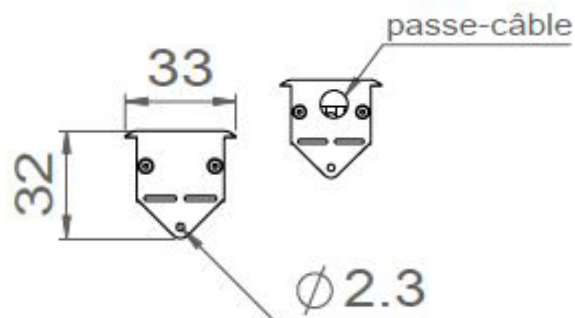

Wouss

Lighting Emotion

STIC

*The colourful
Linear LED light*

STIC

Range	Indoor linear LED light
Description	Natural anodised aluminium profile PMMA diffuser: opal, satin-like or transparent Fixing foldable end caps (2 options)
Dimensions	Profile : 33x21mm Length : 330 ou 385mm – 450 ou 480mm – 650 mm – 760mm – 970mm – 1135mm
LED characteristics	6 LED (330mm / 385mm TW) : 3000K – 4000K – RGBW – RGB 12 LED (450mm / 650mm / 760mm TW) : 3000K – 4000K – RGBW – RGB 18 LED (970mm / 1135mm TW) : 3000K – 4000K – RGBW – RGB White or RGB LED strip
Optical beam	14° - 30° - 40° - 60° - Elliptic (other LED colours upon request) LED strip or RGBW version: diffuser
Connection	Delivered with 1m standard cable (more length upon request)
Separate power supply	350mA – 500mA
LED power	350mA (PCB engine) : 7.2W (6 LED) – 14.4W (12 LED) – 21.6W (18 LED PCB) 500mA (PCB engine) : 10.8W (6 LED) – 21.6W (12 LED) – 32.4W (18 LED)
Use limitations	The product must be installed into a ventilated area. Any use with an ambient temperature higher than the specified ambient temperature (Ta) would lead to a more rapid mortality of the product and the withdrawal of our guarantees. The drivers, if not delivered by LOuss, must be approved before use.
Warranty	Life span: L80B10 at 50,000 hours (80% remaining flux) at 25°C ambient temperature. 3-year parts and labour warranty. The warranty does not apply to products that have been opened, modified or repaired and does not cover the effects of a wrong connection, careless, abusive handling, overvoltage, lighting injury, as well as the normal wear of the product. All products are electrically tested and received a functional burn-in.