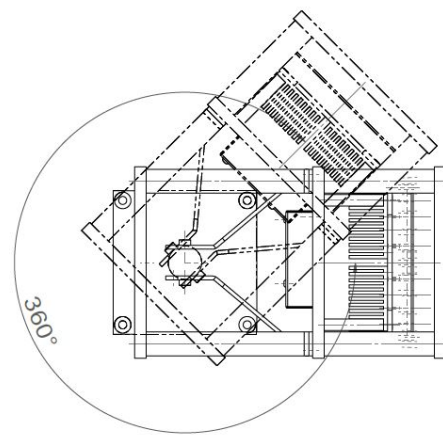

LOUSS

Lighting Emotion

SCAPINI S4

Designed by Benoit LALLOZ

*The spotlight with assertive design
Macro model*

IP
40

Ta
25°

850°C

CE

MADE IN
FRANCE

SCAPINI S4

Range	Decorative spotlight for ambient lighting Designed by Benoit Laloz
Description	Body in anodised aluminium (natural or black) Directional bracket
Dimensions	See dimensional drawing
LED characteristics	18 LED: 3000K – 4000K (other LED colours upon request)
Optical beam	6° - 15° - 35° (other upon request)
Connection	Delivered with 1m standard cable (more length upon request) Direct connection: 230V
Integrated power supply	230Vac
LED power	50W
Use limitations	The product must be installed into a ventilated area. Any use with an ambient temperature higher than the specified ambient temperature (Ta) would lead to a more rapid mortality of the product and the withdrawal of our guarantees. The drivers, if not delivered by LOuss, must be approved before use.
Warranty	Life span: L80B10 at 50,000 hours (80% remaining flux) at 25°C ambient temperature. 3-year parts and labour warranty. The warranty does not apply to products that have been opened, modified or repaired and does not cover the effects of a wrong connection, careless, abusive handling, overvoltage, lighting injury, as well as the normal wear of the product. All products are electrically tested and received a functional burn-in.