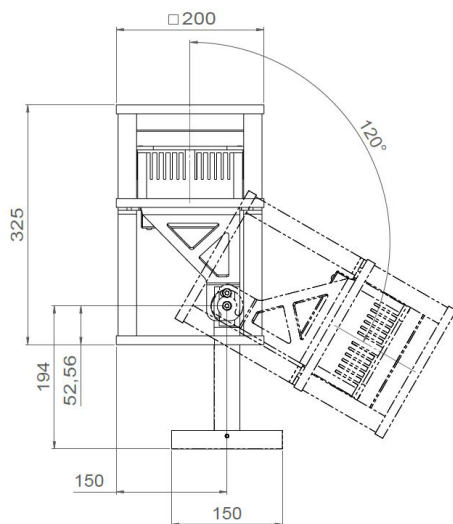

CE

MADE IN
FRANCE

SCAPINI S4

Range	Decorative spotlight for ambient lighting Designed by Benoit Laloz
Description	Body in anodised aluminium (natural or black) Directional bracket
Dimensions	See dimensional drawing
LED characteristics	18 LED: 3000K – 4000K (other LED colours upon request)
Optical beam	6° - 15° - 35° (other upon request)
Connection	Delivered with 1m standard cable (more length upon request) Direct connection: 230V
Integrated power supply	230Vac
LED power	50W
Use limitations	The product must be installed into a ventilated area. Any use with an ambient temperature higher than the specified ambient temperature (Ta) would lead to a more rapid mortality of the product and the withdrawal of our guarantees. The drivers, if not delivered by LOuss, must be approved before use.
Warranty	Life span: L80B10 at 50,000 hours (80% remaining flux) at 25°C ambient temperature. 3-year parts and labour warranty. The warranty does not apply to products that have been opened, modified or repaired and does not cover the effects of a wrong connection, careless, abusive handling, overvoltage, lighting injury, as well as the normal wear of the product. All products are electrically tested and received a functional burn-in.