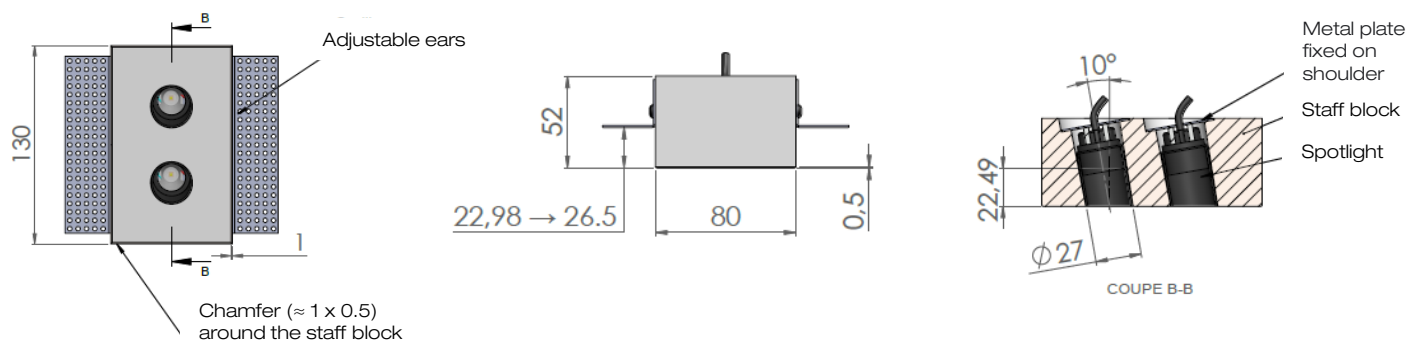

MINIFILED TWIN 10°