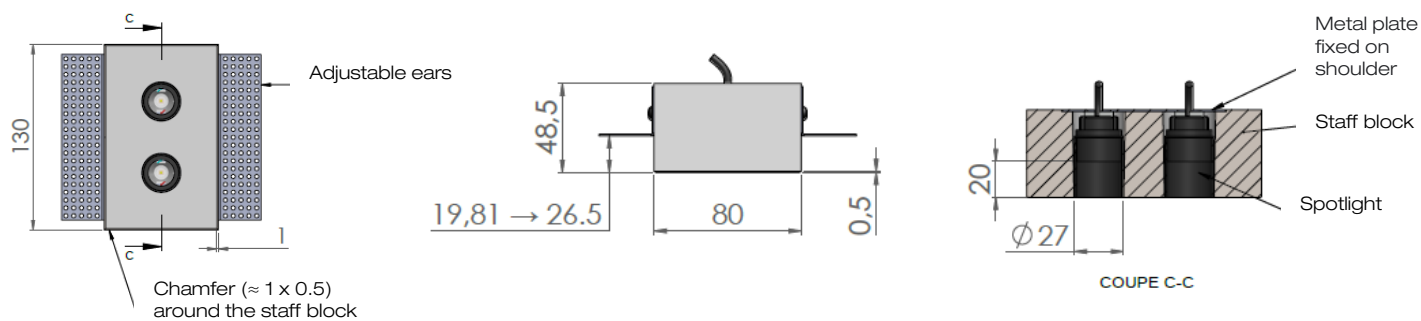

MINIFILED TWIN STRAIGHT