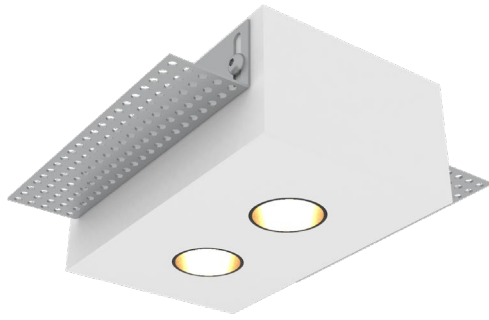

MINIFILED TWIN

The duo of spotlights

MINIFILED TWIN

Range	Recessed luminaire for general & accent lighting
Description	Two recessed low luminance spotlights inserted in a gypsum board 2 brackets
Installation	Recessed in the ceiling
LED characteristics	2 LED 2700K - 3000K - 3500K - 4000K MacAdam of ellipse : 3 SDCM CRI: 90 Luminous flux : 110 lm
Optical beam	MINIFILED TWIN STRAIGHT- TWIN 10° : 24° MINIFILED TWIN WALL WASHER : 40°
Connection	0.60m cable
Separate power supply	700mA constant current driver Deported driver < 15m
LED power	2W
Use limitations	The product must be installed into a ventilated area. Any use with an ambient temperature higher than the specified ambient temperature (Ta) would lead to a more rapid mortality of the product and the withdrawal of our guarantees. The drivers, if not delivered by LOuss, must be approved before use.
Warranty	Life span: L80B10 at 50,000 hours (80% remaining flux) at 25°C ambient temperature. 3-year parts and labour warranty. The warranty does not apply to products that have been opened, modified or repaired and does not cover the effects of a wrong connection, careless, abusive handling, overvoltage, lighting injury, as well as the normal wear of the product. All products are electrically tested and received a functional burn-in.

MINIFILED TWIN WALL WASHER