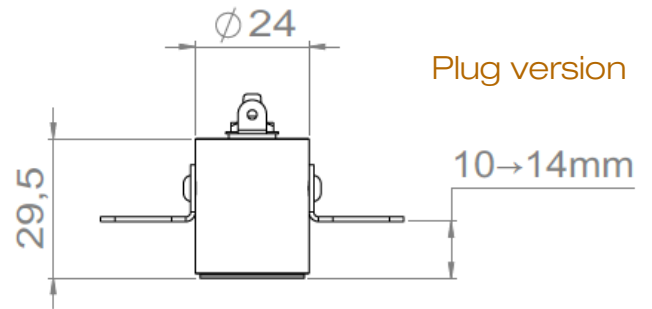

MYSTA Plug • Plug-B Dimensions