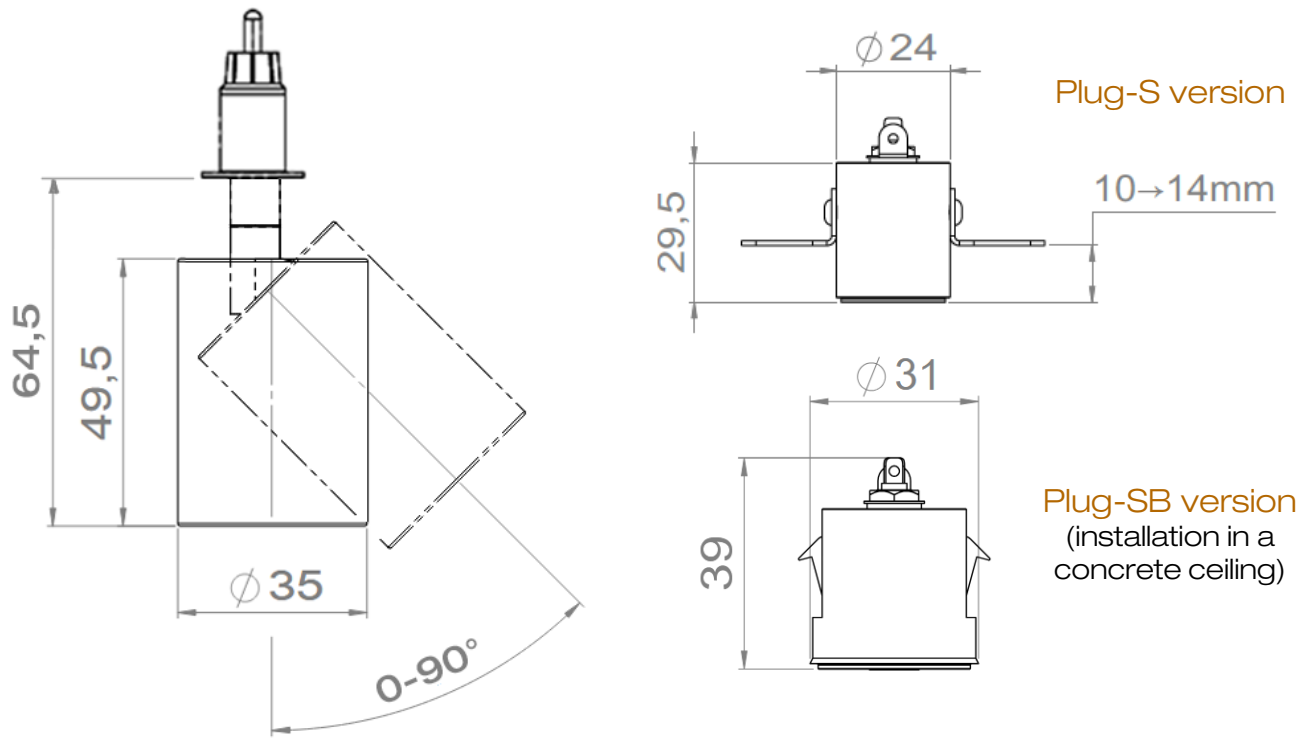

MYSTA Plug-S • Plug-SB Dimensions