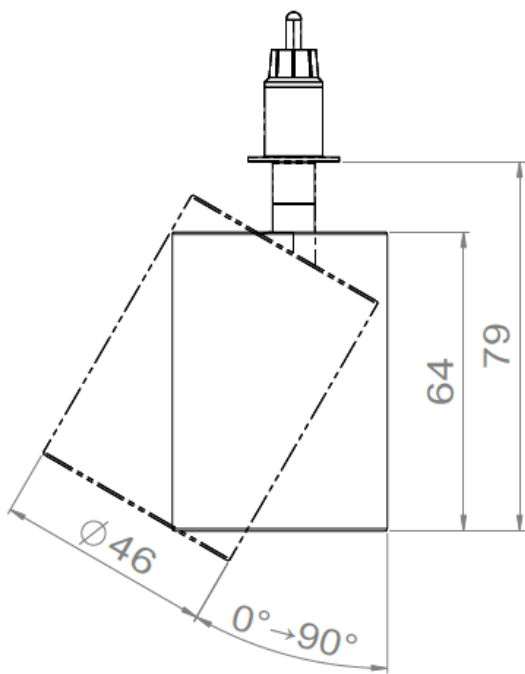

MYSTA Plug • Plug-B Dimensions