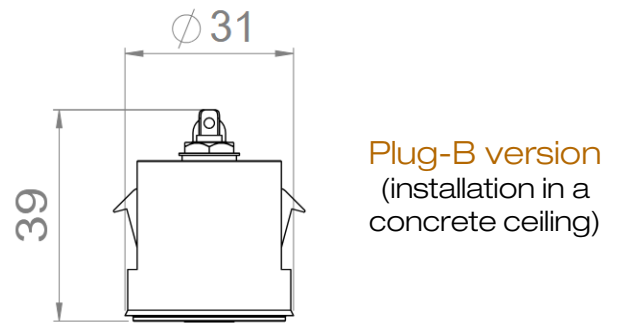

MYSTA Plug • Plug-B Dimensions