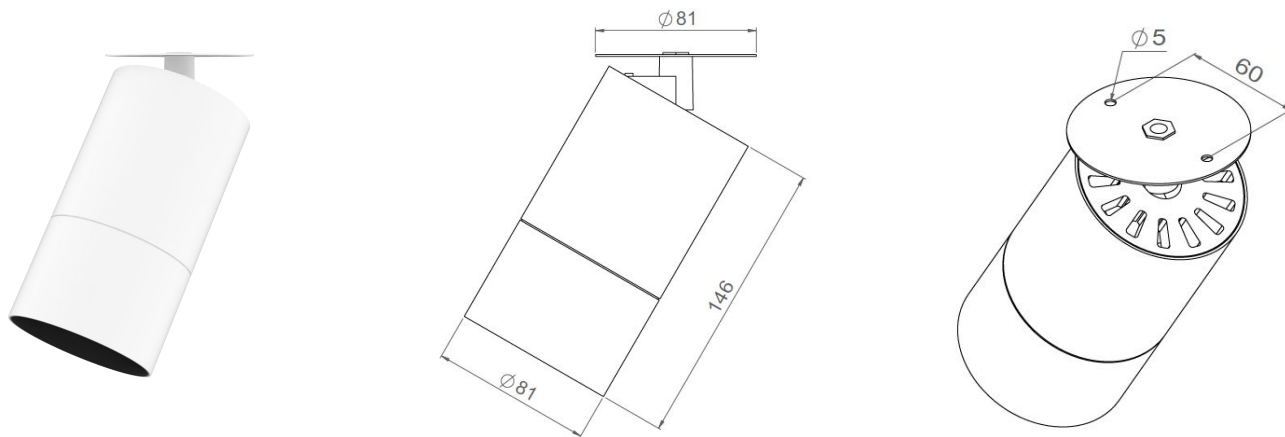

AURORE TRIO D82

Disk Wall-mounted version

AURORE TRIO D82

Disk Wall-mounted version

Range	Highly flexible recessed ceiling downlight for general & accent cardanic lighting
Description	Low luminance Rotation 360° - Adjustable tilt 45° + 45° White finish RAL 9003 (other upon request)
Net weight	0.90 kg
Installation	Installation diameter : 90mm No specific tools required
LED characteristics	Tunable white 3 LED 2700K – 4000K – 6500K 2300 to 2600 lm according to version UGR < 15
Optical beam	20°- 30°
Connection	Supplied with 0.50m of 8-conductor cable Daisy-chain option upon request (2 input/output cables for serial wiring)
Separate power supply	Remote constant current DMX driver 700mA max
LED power	35W max
Use limitations	The product must be installed into a ventilated area. Any use with an ambient temperature higher than the specified ambient temperature (Ta) would lead to a more rapid mortality of the product and the withdrawal of our guarantees. The drivers, if not delivered by LOuss, must be approved before use.
Warranty	Life span: L80B10 at 50,000 hours (80% remaining flux) at 25°C ambient temperature. 3-year parts and labour warranty. The warranty does not apply to products that have been opened, modified or repaired and does not cover the effects of a wrong connection, careless, abusive handling, overvoltage, lighting injury, as well as the normal wear of the product. All products are electrically tested and received a functional burn-in.