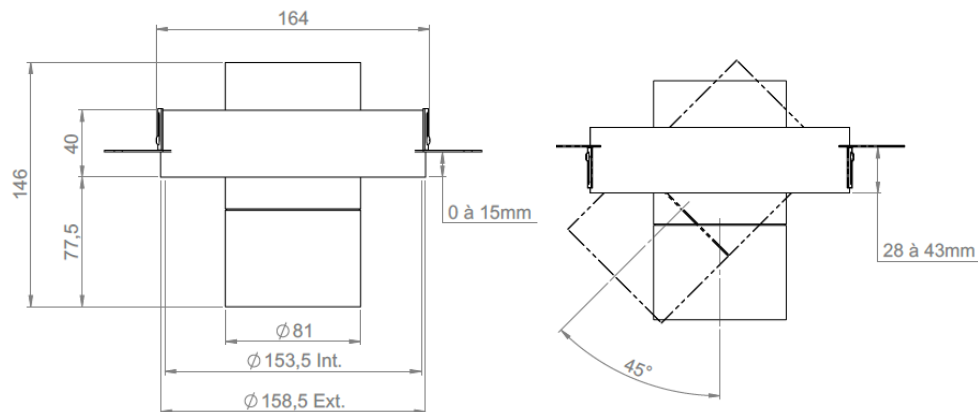

AURORE D82 TRIMLESS

*Tunable White Version
2700K-6500K*

AURORE D82 TRIMLESS

Tunable white version 2700K-6500K

Range	Highly flexible recessed ceiling downlight for general & accent lighting
Description	Low luminance Rotation 360° - Adjustable tilt 45° + 45° White mat finish RAL 9003 (other upon request)
Net Weight	0.9 kg
Installation	Installation diameter: 165mm No specific tools required
LED characteristics	3 LED 2700K – 4000K – 6500K Output luminous flux between 2300 to 2600 lumen
Optical beam	8°- 20°- 30° UGR < 15
Connection	Supplied with 0.50m 6-conductors cable In option : daisy-chain (2 input-output cables for serial cabling)
Separate power supply	Remote constant current DMX driver 350mA to 700mA (1A possible with driver flanged at 30W max)
Power consumption	Luminaire : 25W max 30W max driver included
Use limitations	The product must be installed into a ventilated area. Any use with an ambient temperature higher than the specified ambient temperature (At) would lead to a more rapid mortality of the product and the withdrawal of our guarantees. The drivers, if not delivered by LOuss, must be approved before use.
Warranty	Life span: L80B10 at 50,000 hours (80% remaining flux) at 25°C ambient temperature. 5-year parts and labour warranty. The warranty does not apply to products that have been opened, modified or repaired and does not cover the effects of a wrong connection, careless, abusive handling, overvoltage, lighting injury, as well as the normal wear of the product. All products are electrically tested and received a functional burn-in.