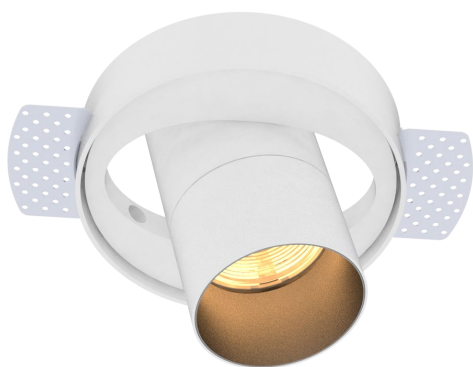

AURORE D82 TRIMLESS

*Tunable White Version
2700K-6500K*

AURORE D82 TRIMLESS

Tunable white version 2700K-6500K

Range	Highly flexible recessed ceiling downlight for general & accent lighting
Description	Low luminance Rotation 360° - Adjustable tilt 45° + 45° White mat finish RAL 9003 (other upon request)
Net Weight	0.9 kg
Installation	Installation diameter: 165mm No specific tools required
LED characteristics	3 LED 2700K – 4000K – 6500K Output luminous flux between 2300 to 2600 lumen
Optical beam	8°- 20°- 30° UGR < 15
Connection	Supplied with 0.50m 6-conductors cable In option : daisy-chain (2 input-output cables for serial cabling)
Separate power supply	Remote constant current DMX driver 350mA to 700mA (1A possible with driver flanged at 30W max)
Power consumption	Luminaire : 25W max 30W max driver included
Use limitations	The product must be installed into a ventilated area. Any use with an ambient temperature higher than the specified ambient temperature (At) would lead to a more rapid mortality of the product and the withdrawal of our guarantees. The drivers, if not delivered by LOuss, must be approved before use.
Warranty	Life span: L80B10 at 50,000 hours (80% remaining flux) at 25°C ambient temperature. 5-year parts and labour warranty. The warranty does not apply to products that have been opened, modified or repaired and does not cover the effects of a wrong connection, careless, abusive handling, overvoltage, lighting injury, as well as the normal wear of the product. All products are electrically tested and received a functional burn-in.