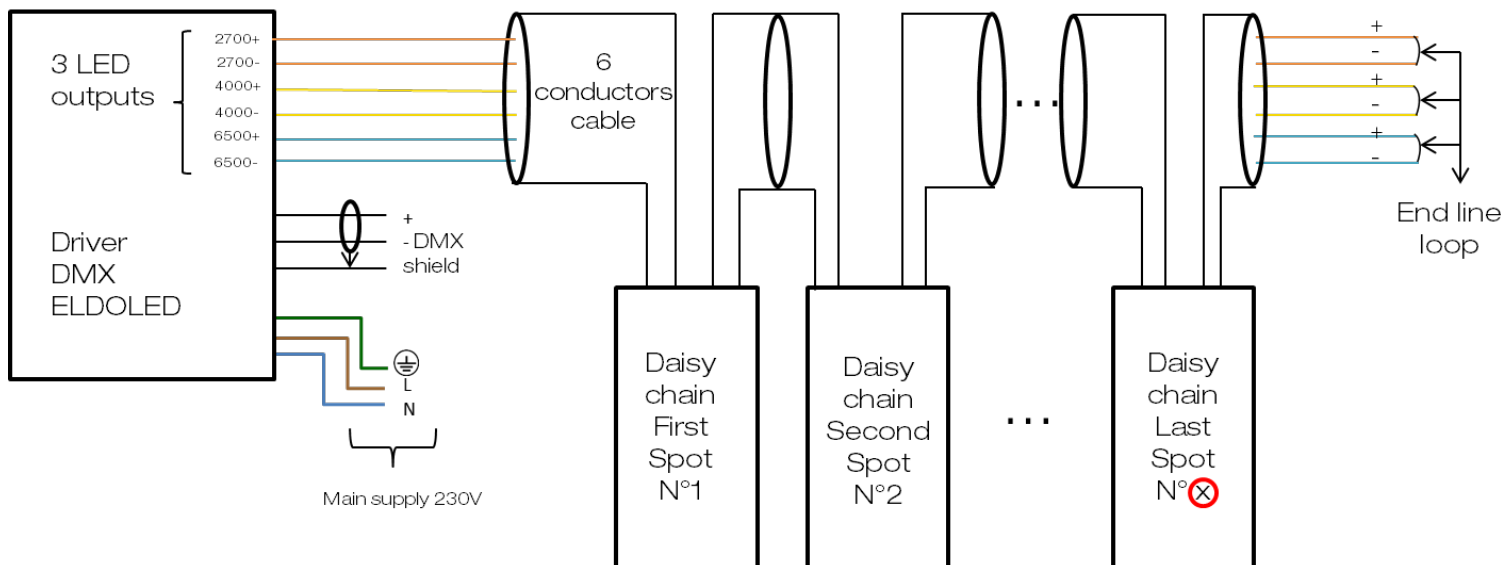

AUORE D82 TRIMLESS

Tunable white version 2700K-6500K

CABLAGE AURORE D82 TUNABLE WHITE DMX DAISY CHAIN VERSION

Each spot

4 LED 2700K 700 mA/12V 8.4W
4 LED 4000K 700mA/12V 8.4W
4 LED 6500K 700 mA/12V 8.4W
Total 25.2W

Daisy chain version : 2 x cable
with 6 conductors 0.5m

⊗ Depend of the driver characteristic
For each spot we need 700mA /12V/25W output
With ELDOLED 100W : $P_w = 100w$ $V_{out} < 57V$
So we can connect less than 4 spots / driver
With ELDOLED 50W : $P_w = 50W$ $V_{out} < 55V$
So we can connect 1 or 2 spots / driver

All the connections have to be made before powering up,
otherwise the luminaires could be seriously damaged.

LOUSS

Last update: 30/07/2021

Firalux & LOUSS brands

SARL, Capital 40 000€
RCS DIJON B 503 367 245
TVA/VAT n°: FR24 503 367 245
APE 4676Z

Tel. : +33 380 48 65 68
contact@louss.fr
www.louss.fr
Best group

Siège social / Head Office
PA Les Terres d'Or
Route de Saint Philibert
21220 Gevrey Chambertin - FRANCE