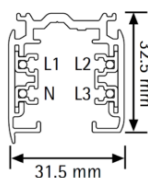

AURORE D82

Track version 230V

Track: DALI Global Trac pulse
 Warning: Dimensions may vary by a few mms from one manufacturer to another

AURORE D82

Track version 230V

Range	Highly flexible downlight on track for general & accent cardanic lighting
Description	Low luminance LED 700 to 2500 lumen Rotation 355° - Adjustable tilt 90° White finish RAL 9003 or black RAL 9005 matt finish (other upon request)
Net weight	0.80 kg
Installation	No specific tools required
LED characteristics	2700K - 3000K - 3500K - 4000K - 5000K - 2700K+4000K+6500K (unadjustable) MacAdam ellipse: 3 SDCM (standard version) - 2 SDCM (premium version) CRI: 90 (standard version) - 95, R9 > 90 (premium version) UGR < 15
Optical beam	7° - 12° - 15° - 25° - 30° - 40° - Elliptic Special filter, honey comb upon request
Power supply	Track adapter suitable for Global Trac PRO XTS, ERCO, Trajectoire... Dimmable driver upon request
LED power	15W to 30W integrated driver
Use limitations	The product must be installed into a ventilated area. Any use with an ambient temperature higher than the specified ambient temperature (Ta) would lead to a more rapid mortality of the product and the withdrawal of our guarantees. The drivers, if not delivered by LOuss, must be approved before use.
Warranty	Life span: L80B10 at 50,000 hours (80% remaining flux) at 25°C ambient temperature. 3-year parts and labour warranty. The warranty does not apply to products that have been opened, modified or repaired and does not cover the effects of a wrong connection, careless, abusive handling, overvoltage, lighting injury, as well as the normal wear of the product. All products are electrically tested and received a functional burn-in.