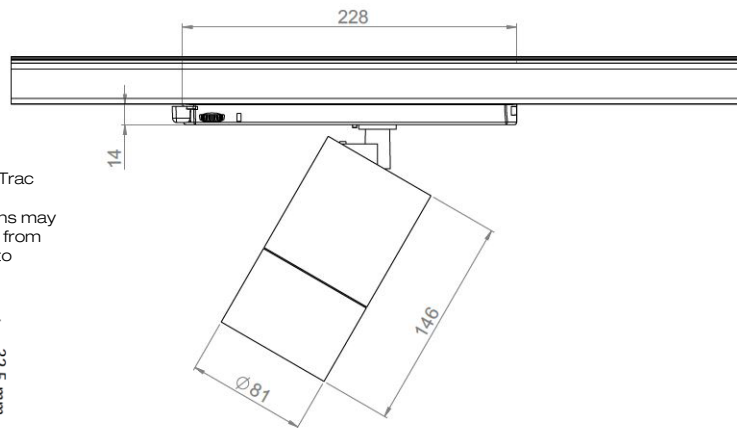

AURORE D82

Track version 230V

Track: DALI Global Trac pulse
 Warning: Dimensions may vary by a few mms from one manufacturer to another

AURORE D82

Track version 230V

Range	Highly flexible downlight on track for general & accent cardanic lighting
Description	Low luminance LED 700 to 2500 lumen Rotation 355° - Adjustable tilt 90° White finish RAL 9003 or black RAL 9005 matt finish (other upon request)
Net weight	0.80 kg
Installation	No specific tools required
LED characteristics	2700K - 3000K - 3500K - 4000K - 5000K - 2700K+4000K+6500K (unadjustable) MacAdam ellipse: 3 SDCM (standard version) - 2 SDCM (premium version) CRI: 90 (standard version) - 95, R9 > 90 (premium version) UGR < 15
Optical beam	7° - 12° - 15° - 25° - 30° - 40° - Elliptic Special filter, honey comb upon request
Power supply	Track adapter suitable for Global Trac PRO XTS, ERCO, Trajectoire... Dimmable driver upon request
LED power	15W to 30W integrated driver
Use limitations	The product must be installed into a ventilated area. Any use with an ambient temperature higher than the specified ambient temperature (Ta) would lead to a more rapid mortality of the product and the withdrawal of our guarantees. The drivers, if not delivered by LOuss, must be approved before use.
Warranty	Life span: L80B10 at 50,000 hours (80% remaining flux) at 25°C ambient temperature. 3-year parts and labour warranty. The warranty does not apply to products that have been opened, modified or repaired and does not cover the effects of a wrong connection, careless, abusive handling, overvoltage, lighting injury, as well as the normal wear of the product. All products are electrically tested and received a functional burn-in.