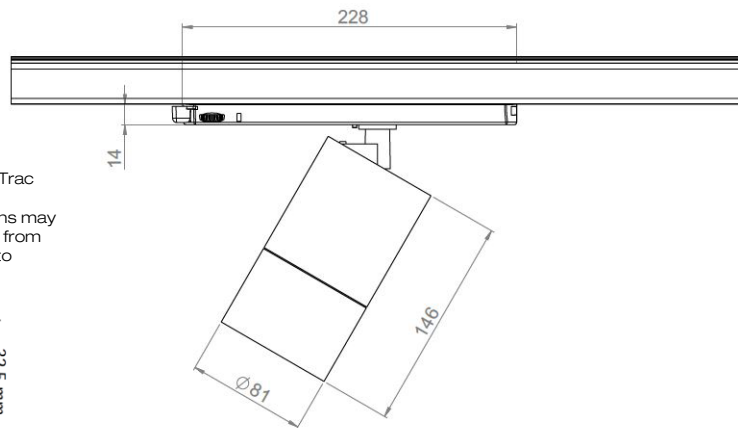

AURORE D82

Track version 230V

Track: DALI Global Trac pulse
Warning: Dimensions may vary by a few mms from one manufacturer to another

AURORE D82

Track version 230V

Range	Highly flexible downlight on track for general & accent cardanic lighting
Description	Low luminance LED 700 to 2500 lumen Rotation 355° - Adjustable tilt 90° White finish RAL 9003 or black RAL 9005 matt finish (other upon request)
Net weight	0.80 kg
Installation	No specific tools required
LED characteristics	2700K - 3000K - 3500K - 4000K - 5000K - 2700K+4000K+6500K (unadjustable) MacAdam ellipse: 3 SDCM (standard version) - 2 SDCM (premium version) CRI: 90 (standard version) - 95, R9 > 90 (premium version) UGR < 15
Optical beam	7° - 12° - 15° - 25° - 30° - 40° - Elliptic Special filter, honey comb upon request
Power supply	Track adapter suitable for Global Trac PRO XTS, ERCO, Trajectoire... Dimmable driver upon request
LED power	15W to 30W integrated driver
Use limitations	The product must be installed into a ventilated area. Any use with an ambient temperature higher than the specified ambient temperature (Ta) would lead to a more rapid mortality of the product and the withdrawal of our guarantees. The drivers, if not delivered by LOuss, must be approved before use.
Warranty	Life span: L80B10 at 50,000 hours (80% remaining flux) at 25°C ambient temperature. 3-year parts and labour warranty. The warranty does not apply to products that have been opened, modified or repaired and does not cover the effects of a wrong connection, careless, abusive handling, overvoltage, lighting injury, as well as the normal wear of the product. All products are electrically tested and received a functional burn-in.