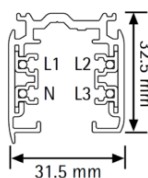

AURORE D82

Track version 230V

Track: DALI Global Trac pulse
Warning: Dimensions may vary by a few mms from one manufacturer to another

AURORE D82

Track version 230V

Range	Highly flexible downlight on track for general & accent cardanic lighting
Description	Low luminance LED 700 to 2500 lumen Rotation 355° - Adjustable tilt 90° White finish RAL 9003 or black RAL 9005 matt finish (other upon request)
Net weight	0.80 kg
Installation	No specific tools required
LED characteristics	2700K - 3000K - 3500K - 4000K - 5000K - 2700K+4000K+6500K (unadjustable) MacAdam ellipse: 3 SDCM (standard version) - 2 SDCM (premium version) CRI: 90 (standard version) - 95, R9 > 90 (premium version) UGR < 15
Optical beam	7° - 12° - 15° - 25° - 30° - 40° - Elliptic Special filter, honey comb upon request
Power supply	Track adapter suitable for Global Trac PRO XTS, ERCO, Trajectoire... Dimmable driver upon request
LED power	15W to 30W integrated driver
Use limitations	The product must be installed into a ventilated area. Any use with an ambient temperature higher than the specified ambient temperature (Ta) would lead to a more rapid mortality of the product and the withdrawal of our guarantees. The drivers, if not delivered by LOuss, must be approved before use.
Warranty	Life span: L80B10 at 50,000 hours (80% remaining flux) at 25°C ambient temperature. 3-year parts and labour warranty. The warranty does not apply to products that have been opened, modified or repaired and does not cover the effects of a wrong connection, careless, abusive handling, overvoltage, lighting injury, as well as the normal wear of the product. All products are electrically tested and received a functional burn-in.