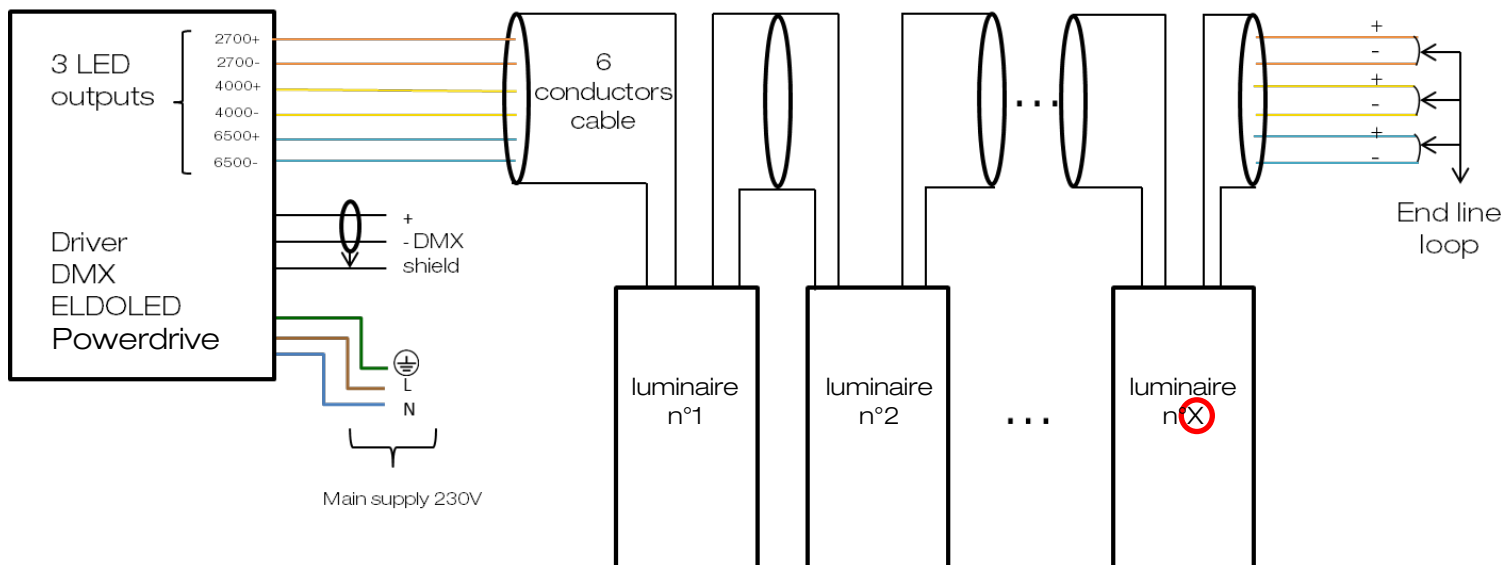

Example :

4 LED 2700K 700 mA/12 V 8.4W / luminaire

4 LED 4000K 700mA/12V 8.4W / luminaire

4 LED 6500K 700 mA/12V 8.4W / luminaire

Total 25.2W

Daisy chain version : 2 x 0.5m with 6 conductors

⊗ : according to driver's characteristics
700mA /12V / 25W output / luminaire

Example :

- Driver ELDOLED Powerdrive 100W : Power = 100w Vout < 57V
→ 3 luminaires / driver max.

- Driver ELDOLED Powerdrive 50W : Power = 50W Vout < 55V
→ 2 luminaires / driver max.

All the connections have to be made before powering up,
otherwise the luminaires could be seriously damaged.