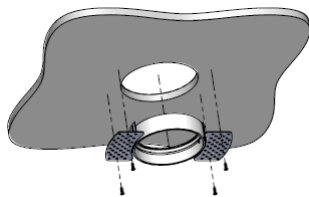

Siège social / Head Office
PA Les Terres d'Or
Route de Saint Philibert
21220 Gevrey Chambertin - FRANCE

AURORE D82 TRIMLESS

Installation from above

Install the recessed box from above and screw it into the surface

Cover the lateral plates of the recessed box by coating and painting

Insert the spotlight from below

Installation from below

Install the recessed box from below and screw it into the surface

Cover the lateral plates of the recessed box by coating and painting