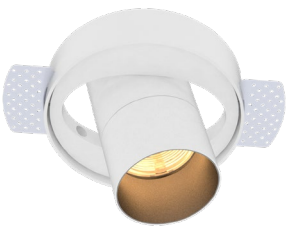

AURORE D82 TRIMLESS

All the connections have to be made before powering up,
otherwise the luminaires could be seriously damaged.

Creation : 2020.01.17 / Last update : 2026.05.06

4/6

LOUSS

BEST SAS, Capital 200 000€
RCS Dijon B 408 483 485
TVA/VAT n° : FR94 408 483 485
APE 2612Z

Tel. : +33 380 48 65 68
contact@louss.fr
www.louss.fr
Best & LOUSS

Siège social / Head Office
PA Les Terres d'Or
Route de Saint Philibert
21220 Gevrey Chambertin - FRANCE