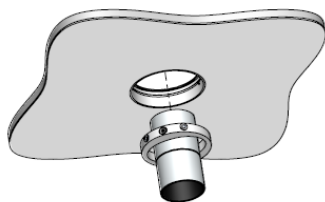

Cover the lateral plates of the recessed box by coating and painting

Insert the spotlight from below

Installation from below

Install the recessed box from below and screw it into the surface

Cover the lateral plates of the recessed box by coating and painting

Insert the spotlight from below

All the connections have to be made before powering up, otherwise the luminaires could be seriously damaged.

Creation : 2020.01.17 / Last update : 2026.05.06

LOUSS

BEST SAS, Capital 200 000€
RCS Dijon B 408 483 485
TVA/VAT n° : FR94 408 483 485
APE 2612Z