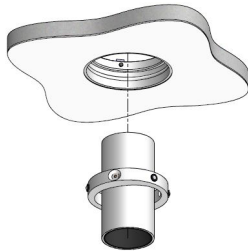

Siège social / Head Office
PA Les Terres d'Or
Route de Saint Philibert
21220 Gevrey Chambertin - FRANCE

AURORE D82 TRIMLESS

Installation from above

Install the recessed box from above and screw it into the surface

Cover the lateral plates of the recessed box by coating and painting

Insert the spotlight from below

Installation from below

Install the recessed box from below and screw it into the surface

Cover the lateral plates of the recessed box by coating and painting