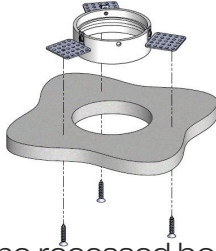

Siège social / Head Office
PA Les Terres d'Or
Route de Saint Philibert
21220 Gevrey Chambertin - FRANCE

AURORE D82 TRIMLESS

Installation from above

Install the recessed box from above and screw it into the surface

Cover the lateral plates of the recessed box by coating and painting

Insert the spotlight from below

Installation from below

Install the recessed box from below and screw it into the surface

Cover the lateral plates of the recessed box by coating and painting