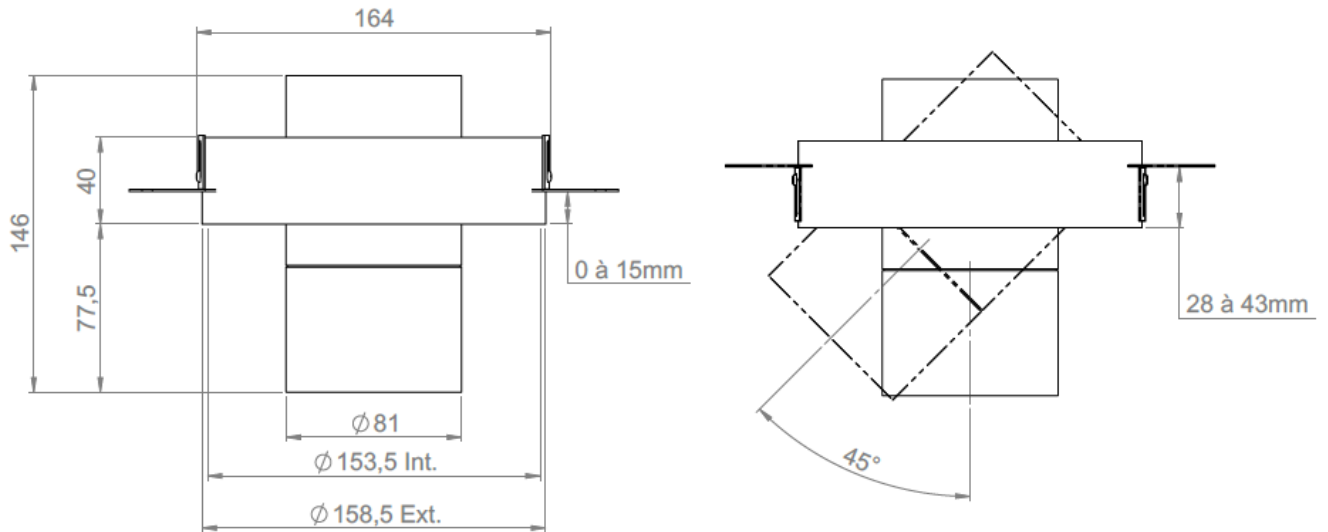

AURORE D82 TRIMLESS

All the connections have to be made before powering up,
otherwise the luminaires could be seriously damaged.

Creation : 2020.01.17 / Last update : 2026.05.06

4/6

LOUSS

BEST SAS, Capital 200 000€
RCS Dijon B 408 483 485
TVA/VAT n° : FR94 408 483 485
APE 2612Z

Tel. : +33 380 48 65 68
contact@louss.fr
www.louss.fr
Best & LOUSS

Siège social / Head Office
PA Les Terres d'Or
Route de Saint Philibert
21220 Gevrey Chambertin - FRANCE