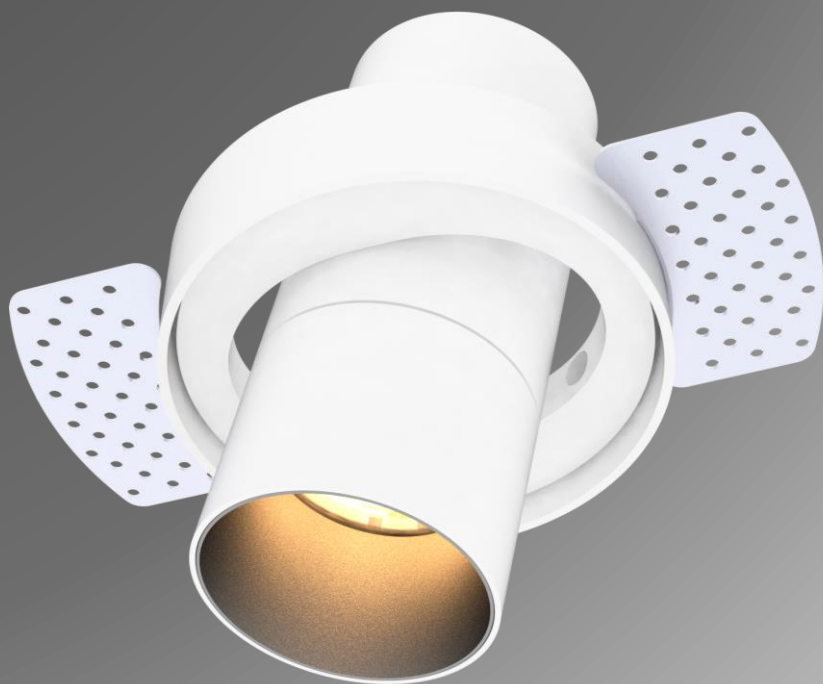

AURORE D60

Trimless version

AURORE D60

Trimless version

Range	Highly flexible recessed ceiling downlight for general & accent cardanic lighting
Description	Low luminance LED ENGINE 600 to 2.000 lm Rotation 360° - Adjustable tilt 30° + 30° White finish RAL 9003 (other upon request)
Net weight	0.450 kg
Installation	Installation diameter: 115mm No specific tools required
LED characteristics	2700K - 3000K - 3500K - 4000K - 5000K MacAdam ellipse: 3 SDCM (version standard) - 2 SDCM (premium version) CRI 90 (standard version) - CRI 95, R9 > 90 (premium version) UGR < 15
Optical beam	7° - 12° - 15° - 20° - 25° - 30° - 35° - Elliptic Special filter, honey comb upon request
Separate power supply	350mA to 1.400mA constant current driver according to selected version Dimmable driver upon request
LED power	6W to 25W driver included
Connection	Supplied with 0.50m cable
Use limitations	The product must be installed into a ventilated area. Any use with an ambient temperature higher than the specified ambient temperature (Ta) would lead to a more rapid mortality of the product and the withdrawal of our guarantees. The drivers, if not delivered by LOuss, must be approved before use.
Warranty	Life span: L80B10 at 50,000 hours (80% remaining flux) at 25°C ambient temperature. 3-year parts and labour warranty. The warranty does not apply to products that have been opened, modified or repaired and does not cover the effects of a wrong connection, careless, abusive handling, overvoltage, lighting injury, as well as the normal wear of the product. All products are electrically tested and received a functional burn-in.

Install the recessed box from above and screw it into the surface

Cover the lateral plates of the recessed box by coating and painting

Insert the spotlight from below

Installation from below

Install the recessed box from below and screw it into the surface

Cover the lateral plates of the recessed box by coating and painting

Insert the spotlight from below