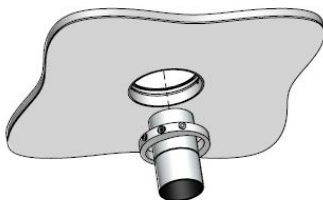

AURORE D60

Trimless version

AURORE D60

Trimless version

Range	Highly flexible recessed ceiling downlight for general & accent cardanic lighting
Description	Low luminance LED ENGINE 600 to 2.000 lm Rotation 360° - Adjustable tilt 30° + 30° White finish RAL 9003 (other upon request)
Net weight	0.450 kg
Installation	Installation diameter: 115mm No specific tools required
LED characteristics	2700K - 3000K - 3500K - 4000K - 5000K MacAdam ellipse: 3 SDCM (version standard) - 2 SDCM (premium version) CRI 90 (standard version) - CRI 95, R9 > 90 (premium version) UGR < 15
Optical beam	7° - 12° - 15° - 20° - 25° - 30° - 35° - Elliptic Special filter, honey comb upon request
Separate power supply	350mA to 1.400mA constant current driver according to selected version Dimmable driver upon request
LED power	6W to 25W driver included
Connection	Supplied with 0.50m cable
Use limitations	The product must be installed into a ventilated area. Any use with an ambient temperature higher than the specified ambient temperature (Ta) would lead to a more rapid mortality of the product and the withdrawal of our guarantees. The drivers, if not delivered by LOuss, must be approved before use.
Warranty	Life span: L80B10 at 50,000 hours (80% remaining flux) at 25°C ambient temperature. 3-year parts and labour warranty. The warranty does not apply to products that have been opened, modified or repaired and does not cover the effects of a wrong connection, careless, abusive handling, overvoltage, lighting injury, as well as the normal wear of the product. All products are electrically tested and received a functional burn-in.

Install the recessed box from above and screw it into the surface

Cover the lateral plates of the recessed box by coating and painting

Insert the spotlight from below

Installation from below

Install the recessed box from below and screw it into the surface

Cover the lateral plates of the recessed box by coating and painting

Insert the spotlight from below