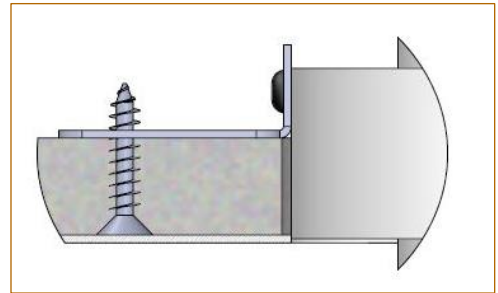

AURORE D60

Trimless version

AURORE D60

Trimless version

Range	Highly flexible recessed ceiling downlight for general & accent cardanic lighting
Description	Low luminance LED ENGINE 600 to 2.000 lm Rotation 360° - Adjustable tilt 30° + 30° White finish RAL 9003 (other upon request)
Net weight	0.450 kg
Installation	Installation diameter: 115mm No specific tools required
LED characteristics	2700K - 3000K - 3500K - 4000K - 5000K MacAdam ellipse: 3 SDCM (version standard) - 2 SDCM (premium version) CRI 90 (standard version) - CRI 95, R9 > 90 (premium version) UGR < 15
Optical beam	7° - 12° - 15° - 20° - 25° - 30° - 35° - Elliptic Special filter, honey comb upon request
Separate power supply	350mA to 1.400mA constant current driver according to selected version Dimmable driver upon request
LED power	6W to 25W driver included
Connection	Supplied with 0.50m cable
Use limitations	The product must be installed into a ventilated area. Any use with an ambient temperature higher than the specified ambient temperature (Ta) would lead to a more rapid mortality of the product and the withdrawal of our guarantees. The drivers, if not delivered by LOuss, must be approved before use.
Warranty	Life span: L80B10 at 50,000 hours (80% remaining flux) at 25°C ambient temperature. 3-year parts and labour warranty. The warranty does not apply to products that have been opened, modified or repaired and does not cover the effects of a wrong connection, careless, abusive handling, overvoltage, lighting injury, as well as the normal wear of the product. All products are electrically tested and received a functional burn-in.

Install the recessed box from above and screw it into the surface

Cover the lateral plates of the recessed box by coating and painting

Insert the spotlight from below

Installation from below

Install the recessed box from below and screw it into the surface