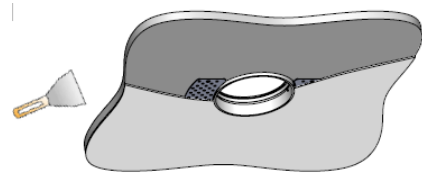

AURORE D60

Trimless version

AURORE D60

Trimless version

Range	Highly flexible recessed ceiling downlight for general & accent cardanic lighting
Description	Low luminance LED ENGINE 600 to 2.000 lm Rotation 360° - Adjustable tilt 30° + 30° White finish RAL 9003 (other upon request)
Net weight	0.450 kg
Installation	Installation diameter: 115mm No specific tools required
LED characteristics	2700K - 3000K - 3500K - 4000K - 5000K MacAdam ellipse: 3 SDCM (version standard) - 2 SDCM (premium version) CRI 90 (standard version) - CRI 95, R9 > 90 (premium version) UGR < 15
Optical beam	7° - 12° - 15° - 20° - 25° - 30° - 35° - Elliptic Special filter, honey comb upon request
Separate power supply	350mA to 1.400mA constant current driver according to selected version Dimmable driver upon request
LED power	6W to 25W driver included
Connection	Supplied with 0.50m cable
Use limitations	The product must be installed into a ventilated area. Any use with an ambient temperature higher than the specified ambient temperature (Ta) would lead to a more rapid mortality of the product and the withdrawal of our guarantees. The drivers, if not delivered by LOuss, must be approved before use.
Warranty	Life span: L80B10 at 50,000 hours (80% remaining flux) at 25°C ambient temperature. 3-year parts and labour warranty. The warranty does not apply to products that have been opened, modified or repaired and does not cover the effects of a wrong connection, careless, abusive handling, overvoltage, lighting injury, as well as the normal wear of the product. All products are electrically tested and received a functional burn-in.

Install the recessed box from above and screw it into the surface

Cover the lateral plates of the recessed box by coating and painting

Insert the spotlight from below

Installation from below

Install the recessed box from below and screw it into the surface

Cover the lateral plates of the recessed box by coating and painting

Insert the spotlight from below