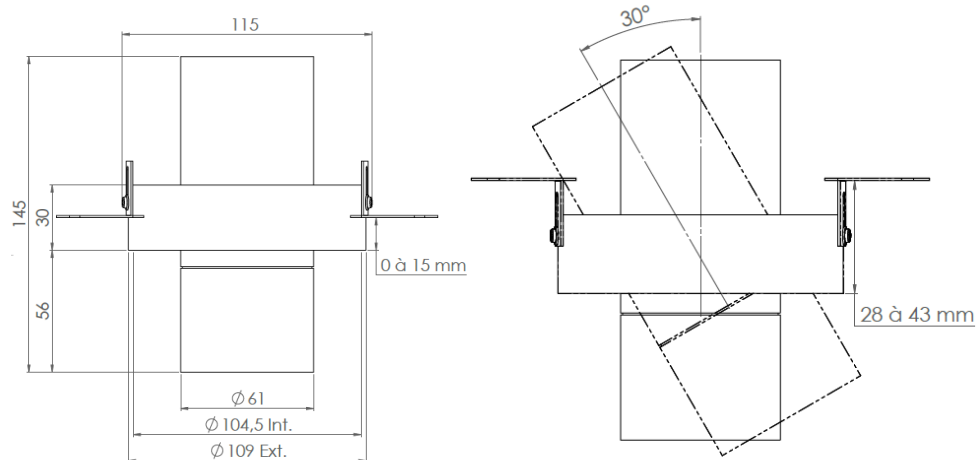

AURORE D60

Trimless version

AURORE D60

Trimless version

Range	Highly flexible recessed ceiling downlight for general & accent cardanic lighting
Description	Low luminance LED ENGINE 600 to 2.000 lm Rotation 360° - Adjustable tilt 30° + 30° White finish RAL 9003 (other upon request)
Net weight	0.450 kg
Installation	Installation diameter: 115mm No specific tools required
LED characteristics	2700K - 3000K - 3500K - 4000K - 5000K MacAdam ellipse: 3 SDCM (version standard) - 2 SDCM (premium version) CRI 90 (standard version) - CRI 95, R9 > 90 (premium version) UGR < 15
Optical beam	7° - 12° - 15° - 20° - 25° - 30° - 35° - Elliptic Special filter, honey comb upon request
Separate power supply	350mA to 1.400mA constant current driver according to selected version Dimmable driver upon request
LED power	6W to 25W driver included
Connection	Supplied with 0.50m cable
Use limitations	The product must be installed into a ventilated area. Any use with an ambient temperature higher than the specified ambient temperature (Ta) would lead to a more rapid mortality of the product and the withdrawal of our guarantees. The drivers, if not delivered by LOuss, must be approved before use.
Warranty	Life span: L80B10 at 50,000 hours (80% remaining flux) at 25°C ambient temperature. 3-year parts and labour warranty. The warranty does not apply to products that have been opened, modified or repaired and does not cover the effects of a wrong connection, careless, abusive handling, overvoltage, lighting injury, as well as the normal wear of the product. All products are electrically tested and received a functional burn-in.