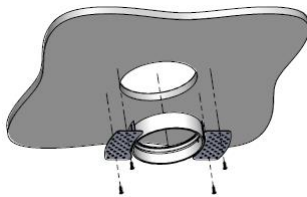

AURORE D60

Trimless version

AURORE D60

Trimless version

Range	Highly flexible recessed ceiling downlight for general & accent cardanic lighting
Description	Low luminance LED ENGINE 600 to 2.000 lm Rotation 360° - Adjustable tilt 30° + 30° White finish RAL 9003 (other upon request)
Net weight	0.450 kg
Installation	Installation diameter: 115mm No specific tools required
LED characteristics	2700K - 3000K - 3500K - 4000K - 5000K MacAdam ellipse: 3 SDCM (version standard) - 2 SDCM (premium version) CRI 90 (standard version) - CRI 95, R9 > 90 (premium version) UGR < 15
Optical beam	7° - 12° - 15° - 20° - 25° - 30° - 35° - Elliptic Special filter, honey comb upon request
Separate power supply	350mA to 1.400mA constant current driver according to selected version Dimmable driver upon request
LED power	6W to 25W driver included
Connection	Supplied with 0.50m cable
Use limitations	The product must be installed into a ventilated area. Any use with an ambient temperature higher than the specified ambient temperature (Ta) would lead to a more rapid mortality of the product and the withdrawal of our guarantees. The drivers, if not delivered by LOuss, must be approved before use.
Warranty	Life span: L80B10 at 50,000 hours (80% remaining flux) at 25°C ambient temperature. 3-year parts and labour warranty. The warranty does not apply to products that have been opened, modified or repaired and does not cover the effects of a wrong connection, careless, abusive handling, overvoltage, lighting injury, as well as the normal wear of the product. All products are electrically tested and received a functional burn-in.

Install the recessed box from above and screw it into the surface

Cover the lateral plates of the recessed box by coating and painting

Insert the spotlight from below

Installation from below

Install the recessed box from below and screw it into the surface

Cover the lateral plates of the recessed box by coating and painting

Insert the spotlight from below