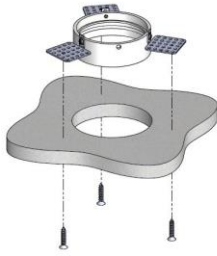

AURORE D60

Trimless version

AURORE D60

Trimless version

Range	Highly flexible recessed ceiling downlight for general & accent cardanic lighting
Description	Low luminance LED ENGINE 600 to 2.000 lm Rotation 360° - Adjustable tilt 30° + 30° White finish RAL 9003 (other upon request)
Net weight	0.450 kg
Installation	Installation diameter: 115mm No specific tools required
LED characteristics	2700K - 3000K - 3500K - 4000K - 5000K MacAdam ellipse: 3 SDCM (version standard) - 2 SDCM (premium version) CRI 90 (standard version) - CRI 95, R9 > 90 (premium version) UGR < 15
Optical beam	7° - 12° - 15° - 20° - 25° - 30° - 35° - Elliptic Special filter, honey comb upon request
Separate power supply	350mA to 1.400mA constant current driver according to selected version Dimmable driver upon request
LED power	6W to 25W driver included
Connection	Supplied with 0.50m cable
Use limitations	The product must be installed into a ventilated area. Any use with an ambient temperature higher than the specified ambient temperature (Ta) would lead to a more rapid mortality of the product and the withdrawal of our guarantees. The drivers, if not delivered by LOuss, must be approved before use.
Warranty	Life span: L80B10 at 50,000 hours (80% remaining flux) at 25°C ambient temperature. 3-year parts and labour warranty. The warranty does not apply to products that have been opened, modified or repaired and does not cover the effects of a wrong connection, careless, abusive handling, overvoltage, lighting injury, as well as the normal wear of the product. All products are electrically tested and received a functional burn-in.

Install the recessed box from above and screw it into the surface

Cover the lateral plates of the recessed box by coating and painting

Insert the spotlight from below

Installation from below

Install the recessed box from below and screw it into the surface

Cover the lateral plates of the recessed box by coating and painting

Insert the spotlight from below