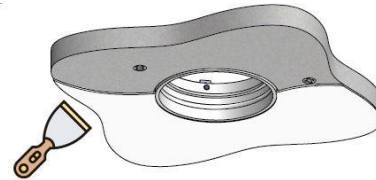

AURORE D60

Trimless version

AURORE D60

Trimless version

Range	Highly flexible recessed ceiling downlight for general & accent cardanic lighting
Description	Low luminance LED ENGINE 600 to 2.000 lm Rotation 360° - Adjustable tilt 30° + 30° White finish RAL 9003 (other upon request)
Net weight	0.450 kg
Installation	Installation diameter: 115mm No specific tools required
LED characteristics	2700K - 3000K - 3500K - 4000K - 5000K MacAdam ellipse: 3 SDCM (version standard) - 2 SDCM (premium version) CRI 90 (standard version) - CRI 95, R9 > 90 (premium version) UGR < 15
Optical beam	7° - 12° - 15° - 20° - 25° - 30° - 35° - Elliptic Special filter, honey comb upon request
Separate power supply	350mA to 1.400mA constant current driver according to selected version Dimmable driver upon request
LED power	6W to 25W driver included
Connection	Supplied with 0.50m cable
Use limitations	The product must be installed into a ventilated area. Any use with an ambient temperature higher than the specified ambient temperature (Ta) would lead to a more rapid mortality of the product and the withdrawal of our guarantees. The drivers, if not delivered by LOuss, must be approved before use.
Warranty	Life span: L80B10 at 50,000 hours (80% remaining flux) at 25°C ambient temperature. 3-year parts and labour warranty. The warranty does not apply to products that have been opened, modified or repaired and does not cover the effects of a wrong connection, careless, abusive handling, overvoltage, lighting injury, as well as the normal wear of the product. All products are electrically tested and received a functional burn-in.

Install the recessed box from above and screw it into the surface

Cover the lateral plates of the recessed box by coating and painting

Insert the spotlight from below

Installation from below

Install the recessed box from below and screw it into the surface