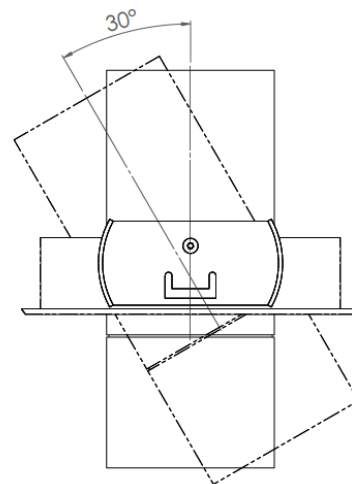

AURORE D60

*Recessed version
with mounting ring*

AURORE D60

Recessed version with mounting ring

Range	Highly flexible recessed ceiling downlight for general & accent cardanic lighting
Description	Low luminance LED ENGINE 600 to 2.000 lm Rotation 360° - Adjustable tilt 30° + 30° White finish RAL 9003 (other upon request)
Net weight	0.450 kg
Installation	Installation diameter: 115mm No specific tools required
LED characteristics	2700K - 3000K - 3500K - 4000K - 5000K MacAdam ellipse: 3 SDCM (standard version) - 2 SDCM (premium version) CRI: 90 (standard version) - 95, R9 > 90 (premium version) UGR < 15
Optical beam	7° - 12° - 15° - 20° - 25° - 30° - 35° - Elliptic Special filter, honey comb upon request
Separate power supply	350mA to 1,400mA constant current driver according to selected version Dimmable driver upon request
LED power	6W to 25W driver included
Connection	Supplied with 0.50m cable
Use limitations	The product must be installed into a ventilated area. Any use with an ambient temperature higher than the specified ambient temperature (Ta) would lead to a more rapid mortality of the product and the withdrawal of our guarantees. The drivers, if not delivered by LOuss, must be approved before use.
Warranty	Life span: L80B10 at 50,000 hours (80% remaining flux) at 25°C ambient temperature. 3-year parts and labour warranty. The warranty does not apply to products that have been opened, modified or repaired and does not cover the effects of a wrong connection, careless, abusive handling, overvoltage, lighting injury, as well as the normal wear of the product. All products are electrically tested and received a functional burn-in.