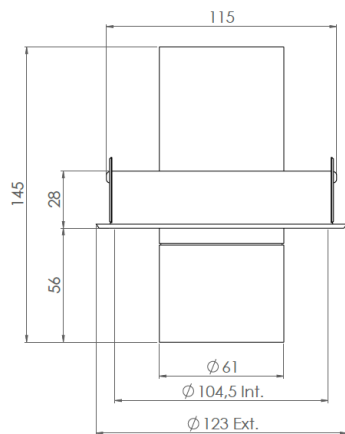

AURORE D60

*Recessed version
with mounting ring*

AURORE D60

Recessed version with mounting ring

Range	Highly flexible recessed ceiling downlight for general & accent cardanic lighting
Description	Low luminance LED ENGINE 600 to 2.000 lm Rotation 360° - Adjustable tilt 30° + 30° White finish RAL 9003 (other upon request)
Net weight	0.450 kg
Installation	Installation diameter: 115mm No specific tools required
LED characteristics	2700K - 3000K - 3500K - 4000K - 5000K MacAdam ellipse: 3 SDCM (standard version) - 2 SDCM (premium version) CRI: 90 (standard version) - 95, R9 > 90 (premium version) UGR < 15
Optical beam	7° - 12° - 15° - 20° - 25° - 30° - 35° - Elliptic Special filter, honey comb upon request
Separate power supply	350mA to 1,400mA constant current driver according to selected version Dimmable driver upon request
LED power	6W to 25W driver included
Connection	Supplied with 0.50m cable
Use limitations	The product must be installed into a ventilated area. Any use with an ambient temperature higher than the specified ambient temperature (Ta) would lead to a more rapid mortality of the product and the withdrawal of our guarantees. The drivers, if not delivered by LOuss, must be approved before use.
Warranty	Life span: L80B10 at 50,000 hours (80% remaining flux) at 25°C ambient temperature. 3-year parts and labour warranty. The warranty does not apply to products that have been opened, modified or repaired and does not cover the effects of a wrong connection, careless, abusive handling, overvoltage, lighting injury, as well as the normal wear of the product. All products are electrically tested and received a functional burn-in.