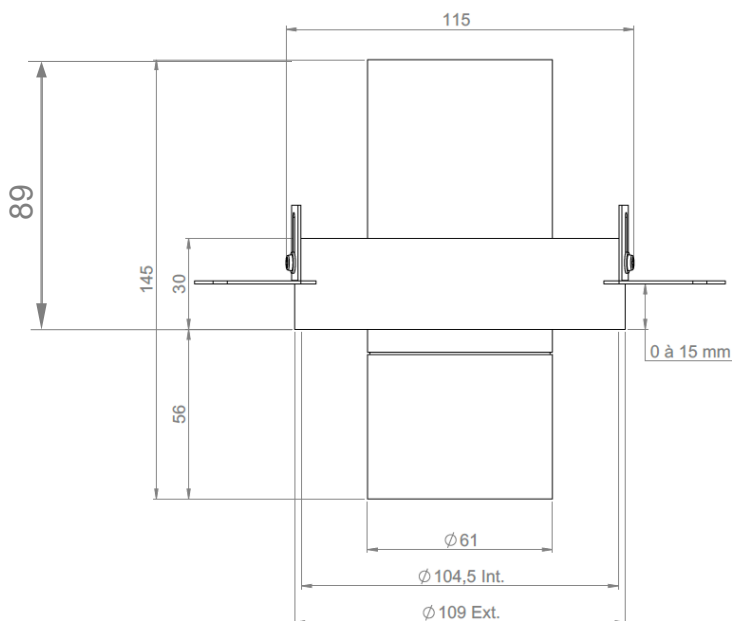

All the connections have to be made before powering up, otherwise the luminaires could be seriously damaged

LOUSS

Creation : 2020.10.06 / Last update: 2026.05.06

4/6

BEST SAS, Capital 200 000€
RCS Dijon B 408 483 485
TVA/VAT n° : FR94 408 483 485
APE 2612Z

Tel. : +33 380 48 65 68
contact@louss.fr
www.louss.fr
Best & LOUSS

Siège social / Head Office
PA Les Terres d'Or
Route de Saint Philibert
21220 Gevrey Chambertin - FRANCE