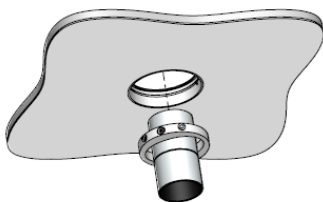

# AURORE D60 • Trim • Trimless • Fixed Canon

## Installation from above

Install the recessed box from above and screw it into the surface

Cover the lateral plates of the recessed box by coating and painting

Insert the spotlight from below

## Installation from below

Install the recessed box from below and screw it into the surface

Cover the lateral plates of the recessed box by coating and painting

Insert the spotlight from below

All the connections have to be made before powering up, otherwise the luminaires could be seriously damaged