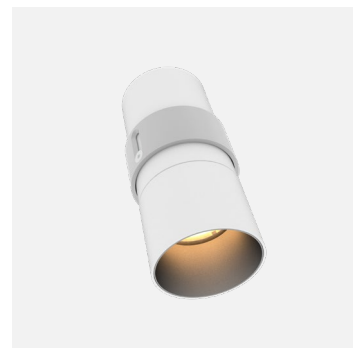

# AURORE D60 RECESSED

**AURORE D60 • Trim • Trimless • Fixed Canon**

<p><b>Use limitations</b></p> 	<p>The product must be installed into a ventilated area</p> <p>This product must not be covered with insulating material</p> <p>Any use with an ambient temperature higher than the specified ambient temperature (<math>T_a</math>) would lead to a more rapid mortality of the product and the withdrawal of our guarantees</p> <p>The drivers, if not delivered by LOuss, must be approved before use</p>
<p><b>Warranty</b></p>	<p>Life span : L80B10 at 50,000 hours (80% remaining flux) at 25°C ambient temperature</p> <p>3-year parts and labor warranty</p> <p>The warranty does not apply to products that have been opened, modified or repaired and does not cover the effects of a wrong connection, careless, abusive handling, overvoltage, lightning injury, as well as the normal wear of the product</p> <p>All products are electrically tested and received a functional burn-in</p>

## AURORE D60 TRIM