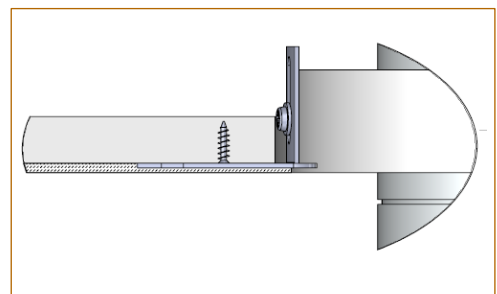

## Installation from below

Install the recessed box from below and screw it into the surface

Cover the lateral plates of the recessed box by coating and painting

Insert the spotlight from below

All the connections have to be made before powering up, otherwise the luminaires could be seriously damaged