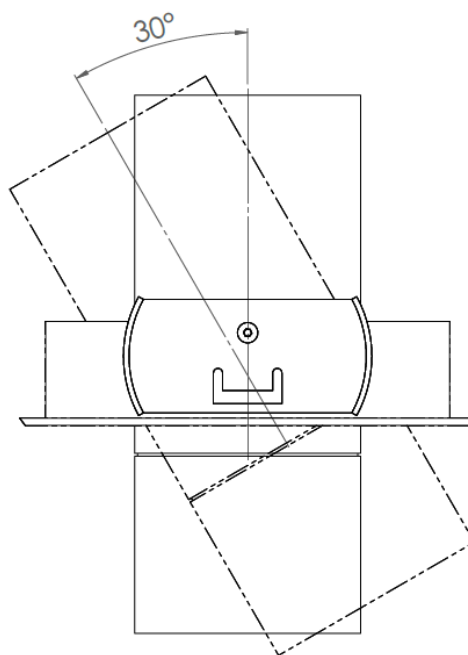

AURORE D60 TRIM

AURORE D60 TRIMLESS