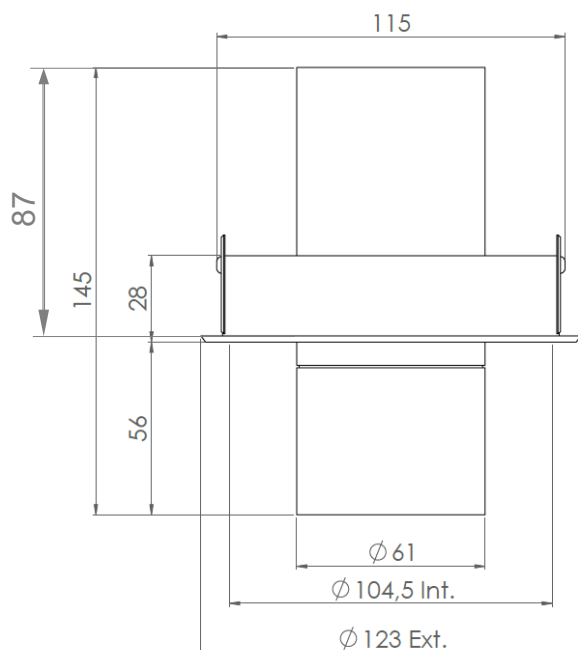

AURORE D60 TRIM

AURORE D60 TRIMLESS