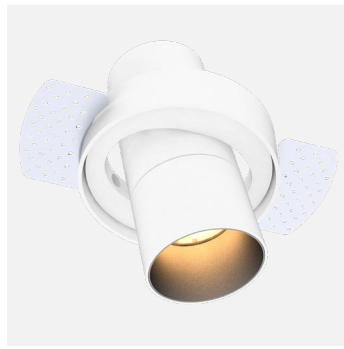

# AURORE D60 RECESSED

**AURORE D60 • Trim • Trimless • Fixed Canon**

<p><b>Use limitations</b></p> 	<p>The product must be installed into a ventilated area</p> <p>This product must not be covered with insulating material</p> <p>Any use with an ambient temperature higher than the specified ambient temperature (<math>T_a</math>) would lead to a more rapid mortality of the product and the withdrawal of our guarantees</p> <p>The drivers, if not delivered by LOuss, must be approved before use</p>
<p><b>Warranty</b></p>	<p>Life span : L80B10 at 50,000 hours (80% remaining flux) at 25°C ambient temperature</p> <p>3-year parts and labor warranty</p> <p>The warranty does not apply to products that have been opened, modified or repaired and does not cover the effects of a wrong connection, careless, abusive handling, overvoltage, lightning injury, as well as the normal wear of the product</p> <p>All products are electrically tested and received a functional burn-in</p>

## AURORE D60 TRIM