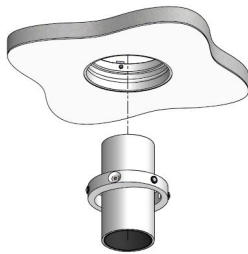

# AURORE D60 • Trim • Trimless • Fixed Canon

## Installation from above

Install the recessed box from above and screw it into the surface

Cover the lateral plates of the recessed box by coating and painting

Insert the spotlight from below

## Installation from below

Install the recessed box from below and screw it into the surface

Cover the lateral plates of the recessed box by coating and painting

Insert the spotlight from below

All the connections have to be made before powering up, otherwise the luminaires could be seriously damaged