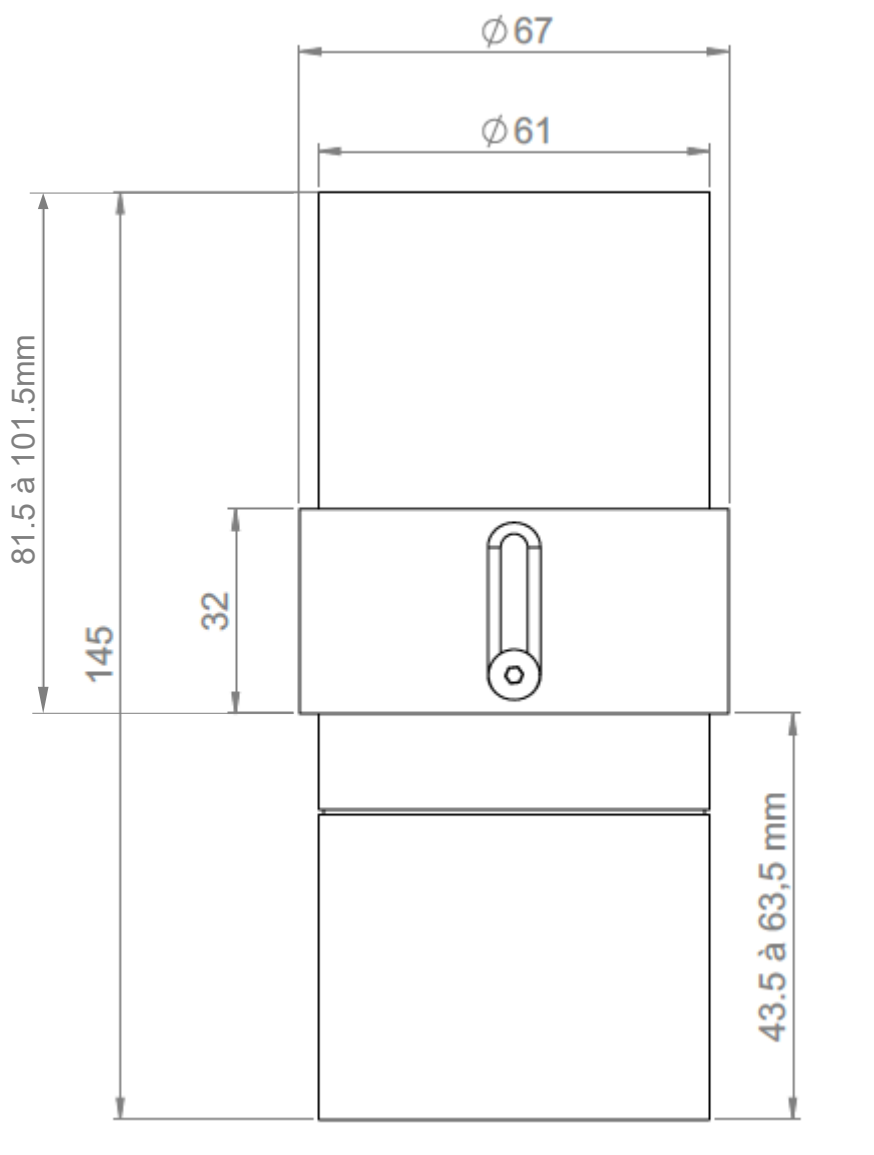

AURORE D60 FIXED CANON

All the connections have to be made before powering up,
otherwise the luminaires could be seriously damaged

Creation : 2020.10.06 / Last update: 2026.05.06

5/6

LOUSS

BEST SAS, Capital 200 000€
RCS Dijon B 408 483 485
TVA/VAT n° : FR94 408 483 485
APE 2612Z

Tel. : +33 380 48 65 68
contact@louss.fr
www.louss.fr
Best & LOUSS

Siège social / Head Office
PA Les Terres d'Or
Route de Saint Philibert
21220 Gevrey Chambertin - FRANCE