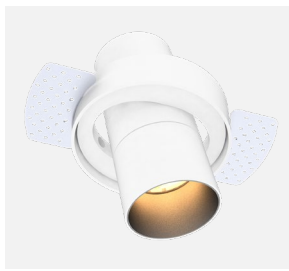

AURORE D60 • Trim • Trimless • Fixed Canon

Installation from above