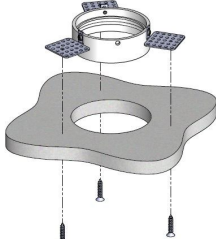

Install the recessed box from above and screw it into the surface