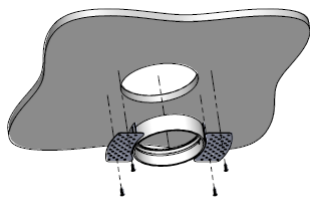

# AURORE D60 • Trim • Trimless • Fixed Canon

## Installation from above

Install the recessed box from above and screw it into the surface

Cover the lateral plates of the recessed box by coating and painting

Insert the spotlight from below

## Installation from below

Install the recessed box from below and screw it into the surface

Cover the lateral plates of the recessed box by coating and painting

Insert the spotlight from below

All the connections have to be made before powering up, otherwise the luminaires could be seriously damaged