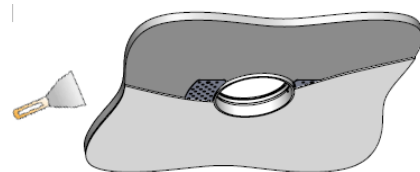

# AURORE D60 • Trim • Trimless • Fixed Canon

## Installation from above

Install the recessed box from above and screw it into the surface

Cover the lateral plates of the recessed box by coating and painting

Insert the spotlight from below

## Installation from below

Install the recessed box from below and screw it into the surface

Cover the lateral plates of the recessed box by coating and painting

Insert the spotlight from below

All the connections have to be made before powering up, otherwise the luminaires could be seriously damaged