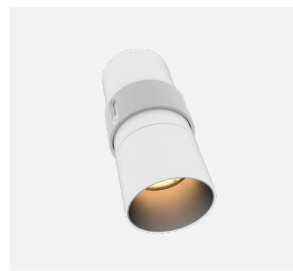

AURORE D60 • Trim • Trimless • Fixed Canon

Installation from above