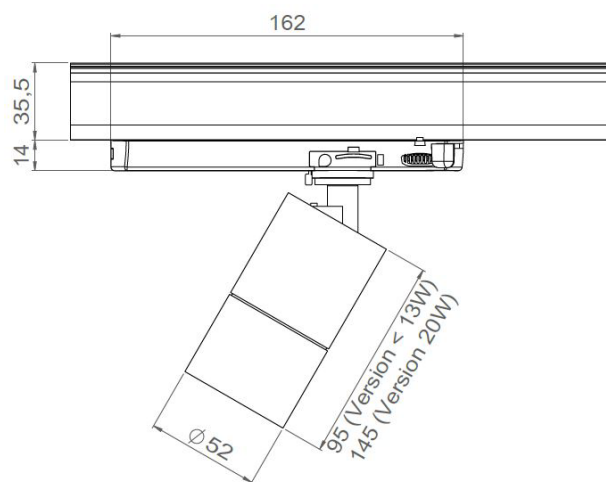

AURORE D52

Track version 230V

Track Global Trac PRO
Warning: Dimensions may vary by a few mms from one manufacturer to another

AURORE D52

Track version 230V

Range	Highly flexible downlight on track for general & accent cardanic lighting
Description	Low luminance Rotation 355° - Adjustable tilt 90° White finish RAL 9003 (other upon request)
Net weight	0.50 kg
Installation	No specific tools required
LED characteristics	2700K - 3000K - 3500K - 4000K - 5000K MacAdam ellipse: 3 SDCM (standard version) - 2 SDCM (premium version) CRI: 90 (standard version) - 95, R9 > 90 (premium version) UGR < 15 LED 600 to 2.000 lm
Optical beam	7° - 12° - 15° - 20° - 25° - 30° - 35° - Elliptic Special filter, honey comb upon request
Power supply	Track adapter suitable for Global Trac PRO XTS or similar, ERCO, Trajectoire...
LED power	9W to 25W integrated driver
Use limitations	The product must be installed into a ventilated area. Any use with an ambient temperature higher than the specified ambient temperature (Ta) would lead to a more rapid mortality of the product and the withdrawal of our guarantees. The drivers, if not delivered by LOuss, must be approved before use.
Warranty	Life span: L80B10 at 50,000 hours (80% remaining flux) at 25°C ambient temperature. 3-year parts and labour warranty. The warranty does not apply to products that have been opened, modified or repaired and does not cover the effects of a wrong connection, careless, abusive handling, overvoltage, lighting injury, as well as the normal wear of the product. All products are electrically tested and received a functional burn-in.