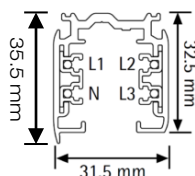

AURORE D52

Track version 230V

Track Global Trac PRO
Warning: Dimensions may vary by a few mms from one manufacturer to another

AURORE D52

Track version 230V

Range	Highly flexible downlight on track for general & accent cardanic lighting
Description	Low luminance Rotation 355° - Adjustable tilt 90° White finish RAL 9003 (other upon request)
Net weight	0.50 kg
Installation	No specific tools required
LED characteristics	2700K - 3000K - 3500K - 4000K - 5000K MacAdam ellipse: 3 SDCM (standard version) - 2 SDCM (premium version) CRI: 90 (standard version) - 95, R9 > 90 (premium version) UGR < 15 LED 600 to 2.000 lm
Optical beam	7° - 12° - 15° - 20° - 25° - 30° - 35° - Elliptic Special filter, honey comb upon request
Power supply	Track adapter suitable for Global Trac PRO XTS or similar, ERCO, Trajectoire...
LED power	9W to 25W integrated driver
Use limitations	The product must be installed into a ventilated area. Any use with an ambient temperature higher than the specified ambient temperature (Ta) would lead to a more rapid mortality of the product and the withdrawal of our guarantees. The drivers, if not delivered by LOuss, must be approved before use.
Warranty	Life span: L80B10 at 50,000 hours (80% remaining flux) at 25°C ambient temperature. 3-year parts and labour warranty. The warranty does not apply to products that have been opened, modified or repaired and does not cover the effects of a wrong connection, careless, abusive handling, overvoltage, lighting injury, as well as the normal wear of the product. All products are electrically tested and received a functional burn-in.