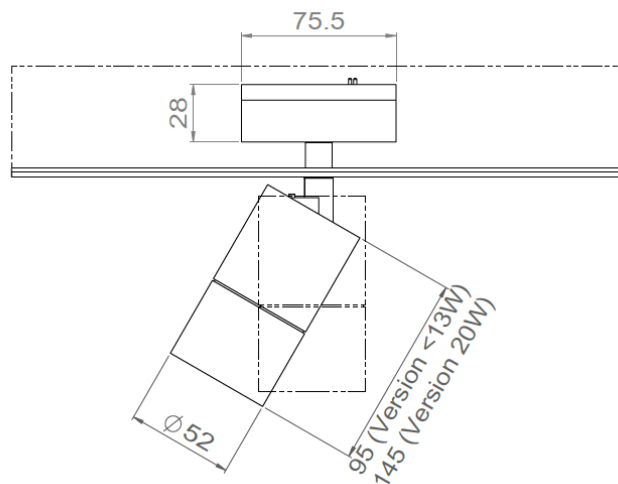

AURORE D52

48V Track version

AURORE D52

48V Track version

Range	Highly flexible downlight on track for general & accent cardanic lighting
Description	Low luminance Rotation 355° - Adjustable tilt 90° White finish RAL 9003 (other upon request)
Net weight	0.50 kg
Installation	No specific tools required
LED characteristics	2700K - 3000K - 3500K - 4000K - 5000K MacAdam ellipse: 3 SDCM (standard version) - 2 SDCM (premium version) CRI: 90 (standard version) - 95, R9 > 90 (premium version) UGR < 15 LED 600 to 2.000 lm
Optical beam	7° - 12° - 15° - 20° - 25° - 30° - 35° - Elliptic Special filter, honey comb upon request
Power supply	Spot adaptator for 48V on track Power supply of 230V/48V to plan for the track
LED power	6W to 12W integrated driver
Use limitations	The product must be installed into a ventilated area. Any use with an ambient temperature higher than the specified ambient temperature (Ta) would lead to a more rapid mortality of the product and the withdrawal of our guarantees. The drivers, if not delivered by LOuss, must be approved before use.
Warranty	Life span: L80B10 at 50,000 hours (80% remaining flux) at 25°C ambient temperature. 3-year parts and labour warranty. The warranty does not apply to products that have been opened, modified or repaired and does not cover the effects of a wrong connection, careless, abusive handling, overvoltage, lighting injury, as well as the normal wear of the product. All products are electrically tested and received a functional burn-in.