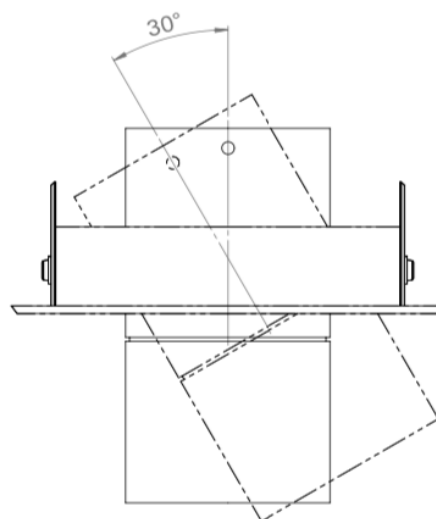

AURORE D52

*Recessed version
with mounting ring*

AURORE D52

Recessed version with mounting ring

Range	Highly flexible recessed ceiling downlight for general & accent cardanic lighting
Description	Low luminance LED ENGINE 600 to 2,000 lm (1,200lm for the 13Wmax. version) Rotation 360° - Adjustable tilt 30° + 30° White finish RAL 9003 (other upon request)
Net weight	0.450 kg
Installation	Installation diameter: 95mm No specific tools required
LED characteristics	2700K - 3000K - 3500K - 4000K - 5000K MacAdam ellipse: 3 SDCM (version standard) - 2 SDCM (premium version) CRI 90 (standard version) - CRI 95, R9 > 90 (premium version) UGR < 15
Optical beam	7° - 12° - 15° - 20° - 25° - 30° - 35° - Elliptic Special filter, honey comb upon request
Separate power supply	350mA to 1.400mA constant current driver according to selected version Dimmable driver upon request
LED power	6W to 20W driver included
Connection	Supplied with 0.50m cable
Use limitations	The product must be installed into a ventilated area. Any use with an ambient temperature higher than the specified ambient temperature (Ta) would lead to a more rapid mortality of the product and the withdrawal of our guarantees. The drivers, if not delivered by LOuss, must be approved before use.
Warranty	Life span: L80B10 at 50,000 hours (80% remaining flux) at 25°C ambient temperature. 3-year parts and labour warranty. The warranty does not apply to products that have been opened, modified or repaired and does not cover the effects of a wrong connection, careless, abusive handling, overvoltage, lighting injury, as well as the normal wear of the product. All products are electrically tested and received a functional burn-in.

Length 95mm ≤ 13W

Length 140mm ≤ 20W

All the connections have to be made before powering up, otherwise the luminaires could be seriously damaged.