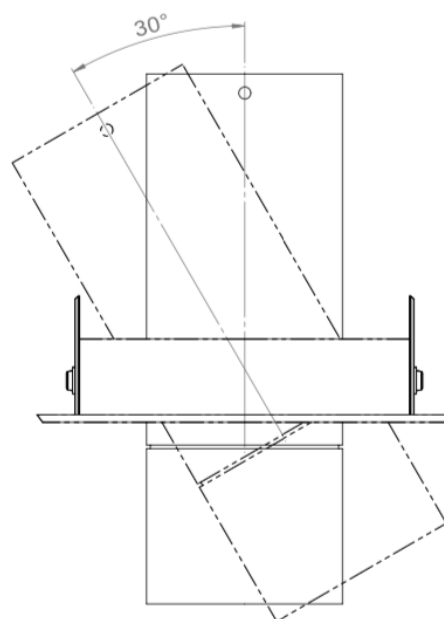

AURORE D52

*Recessed version
with mounting ring*

AURORE D52

Recessed version with mounting ring

Range	Highly flexible recessed ceiling downlight for general & accent cardanic lighting
Description	Low luminance LED ENGINE 600 to 2,000 lm (1,200lm for the 13Wmax. version) Rotation 360° - Adjustable tilt 30° + 30° White finish RAL 9003 (other upon request)
Net weight	0.450 kg
Installation	Installation diameter: 95mm No specific tools required
LED characteristics	2700K - 3000K - 3500K - 4000K - 5000K MacAdam ellipse: 3 SDCM (version standard) - 2 SDCM (premium version) CRI 90 (standard version) - CRI 95, R9 > 90 (premium version) UGR < 15
Optical beam	7° - 12° - 15° - 20° - 25° - 30° - 35° - Elliptic Special filter, honey comb upon request
Separate power supply	350mA to 1.400mA constant current driver according to selected version Dimmable driver upon request
LED power	6W to 20W driver included
Connection	Supplied with 0.50m cable
Use limitations	The product must be installed into a ventilated area. Any use with an ambient temperature higher than the specified ambient temperature (Ta) would lead to a more rapid mortality of the product and the withdrawal of our guarantees. The drivers, if not delivered by LOuss, must be approved before use.
Warranty	Life span: L80B10 at 50,000 hours (80% remaining flux) at 25°C ambient temperature. 3-year parts and labour warranty. The warranty does not apply to products that have been opened, modified or repaired and does not cover the effects of a wrong connection, careless, abusive handling, overvoltage, lighting injury, as well as the normal wear of the product. All products are electrically tested and received a functional burn-in.

Length 95mm ≤ 13W

Length 140mm ≤ 20W

All the connections have to be made before powering up, otherwise the luminaires could be seriously damaged.