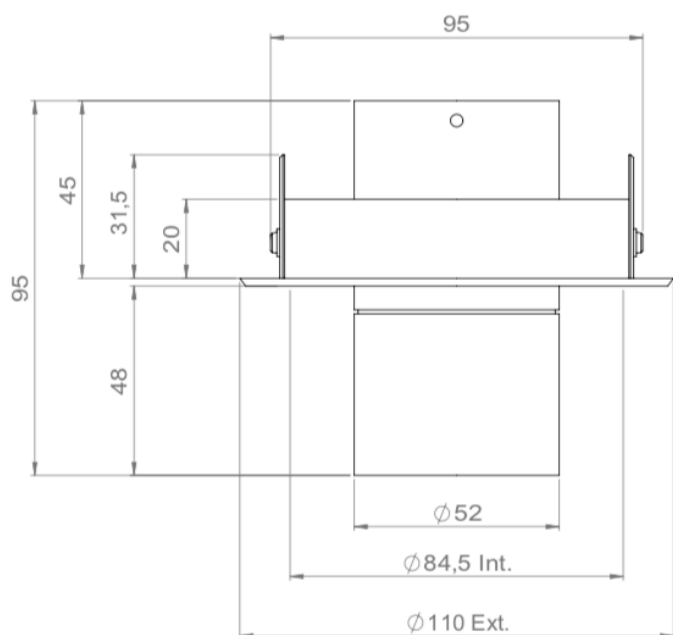

AURORE D52

*Recessed version
with mounting ring*

AURORE D52

Recessed version with mounting ring

Range	Highly flexible recessed ceiling downlight for general & accent cardanic lighting
Description	Low luminance LED ENGINE 600 to 2,000 lm (1,200lm for the 13Wmax. version) Rotation 360° - Adjustable tilt 30° + 30° White finish RAL 9003 (other upon request)
Net weight	0.450 kg
Installation	Installation diameter: 95mm No specific tools required
LED characteristics	2700K - 3000K - 3500K - 4000K - 5000K MacAdam ellipse: 3 SDCM (version standard) - 2 SDCM (premium version) CRI 90 (standard version) - CRI 95, R9 > 90 (premium version) UGR < 15
Optical beam	7° - 12° - 15° - 20° - 25° - 30° - 35° - Elliptic Special filter, honey comb upon request
Separate power supply	350mA to 1.400mA constant current driver according to selected version Dimmable driver upon request
LED power	6W to 20W driver included
Connection	Supplied with 0.50m cable
Use limitations	The product must be installed into a ventilated area. Any use with an ambient temperature higher than the specified ambient temperature (Ta) would lead to a more rapid mortality of the product and the withdrawal of our guarantees. The drivers, if not delivered by LOuss, must be approved before use.
Warranty	Life span: L80B10 at 50,000 hours (80% remaining flux) at 25°C ambient temperature. 3-year parts and labour warranty. The warranty does not apply to products that have been opened, modified or repaired and does not cover the effects of a wrong connection, careless, abusive handling, overvoltage, lighting injury, as well as the normal wear of the product. All products are electrically tested and received a functional burn-in.

Length 95mm ≤ 13W

Length 140mm ≤ 20W

All the connections have to be made before powering up, otherwise the luminaires could be seriously damaged.