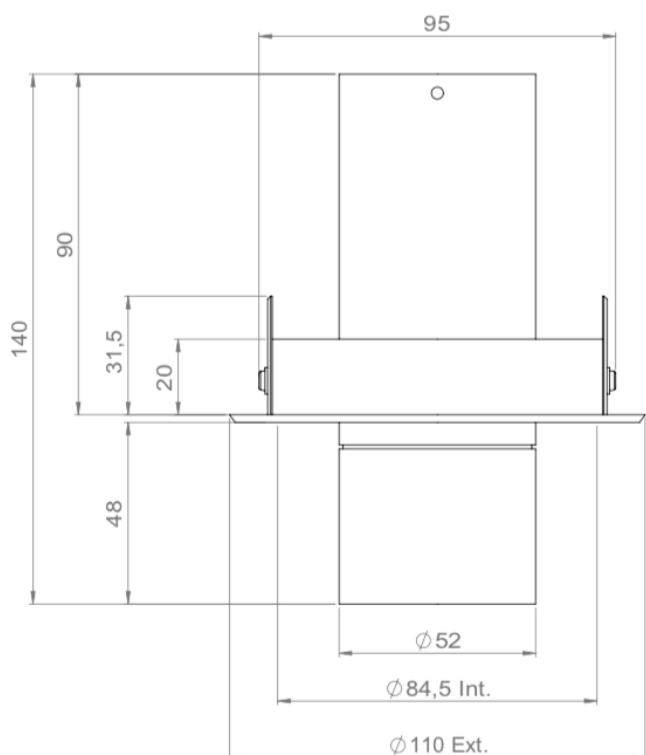

AURORE D52

*Recessed version
with mounting ring*

AURORE D52

Recessed version with mounting ring

Range	Highly flexible recessed ceiling downlight for general & accent cardanic lighting
Description	Low luminance LED ENGINE 600 to 2,000 lm (1,200lm for the 13Wmax. version) Rotation 360° - Adjustable tilt 30° + 30° White finish RAL 9003 (other upon request)
Net weight	0.450 kg
Installation	Installation diameter: 95mm No specific tools required
LED characteristics	2700K - 3000K - 3500K - 4000K - 5000K MacAdam ellipse: 3 SDCM (version standard) - 2 SDCM (premium version) CRI 90 (standard version) - CRI 95, R9 > 90 (premium version) UGR < 15
Optical beam	7° - 12° - 15° - 20° - 25° - 30° - 35° - Elliptic Special filter, honey comb upon request
Separate power supply	350mA to 1.400mA constant current driver according to selected version Dimmable driver upon request
LED power	6W to 20W driver included
Connection	Supplied with 0.50m cable
Use limitations	The product must be installed into a ventilated area. Any use with an ambient temperature higher than the specified ambient temperature (Ta) would lead to a more rapid mortality of the product and the withdrawal of our guarantees. The drivers, if not delivered by LOuss, must be approved before use.
Warranty	Life span: L80B10 at 50,000 hours (80% remaining flux) at 25°C ambient temperature. 3-year parts and labour warranty. The warranty does not apply to products that have been opened, modified or repaired and does not cover the effects of a wrong connection, careless, abusive handling, overvoltage, lighting injury, as well as the normal wear of the product. All products are electrically tested and received a functional burn-in.

Length 95mm ≤ 13W

Length 140mm ≤ 20W

All the connections have to be made before powering up, otherwise the luminaires could be seriously damaged.