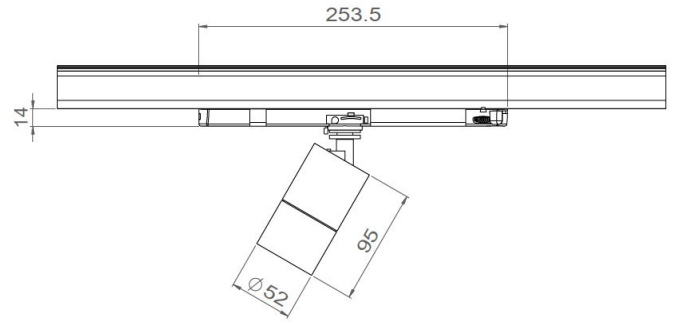

## AURORE D52

DALI track version 230V

Track DALI Global Trac pulse  
Warning: Dimensions may vary by a few mms from one manufacturer to another