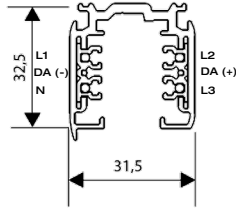

## AURORE D52

DALI track version 230V

Track DALI Global Trac pulse  
Warning: Dimensions may vary by a few mms from one manufacturer to another

### DALI track version 230V

<b>Range</b>	Highly flexible recessed ceiling downlight for general & accent cardanic lighting
<b>Description</b>	Low luminance Rotation 355° - Adjustable tilt 90° White finish RAL 9003 (other upon request)
<b>Net weight</b>	0.50 kg
<b>Installation</b>	No specific tools required
<b>LED characteristics</b>	2700K - 3000K - 3500K - 4000K - 5000K MacAdam ellipse: 3 SDCM (standard version) - 2 SDCM (premium version) CRI: 90 (standard version) - 95, R9 > 90 (premium version) UGR < 15 LED 600 to 2.000 lm
<b>Optical beam</b>	7° - 12° - 15° - 20° - 25° - 30° - 35° - Elliptic Special filter, honey comb upon request
<b>Power supply</b>	Track adapter suitable for Global Trac Pulse, STUCCHI, SLV...
<b>LED power</b>	9W to 25W integrated driver
<b>Use limitations</b>	The product must be installed into a ventilated area. Any use with an ambient temperature higher than the specified ambient temperature (Ta) would lead to a more rapid mortality of the product and the withdrawal of our guarantees. The drivers, if not delivered by LOuss, must be approved before use.
<b>Warranty</b>	Life span: L80B10 at 50,000 hours (80% remaining flux) at 25°C ambient temperature. 3-year parts and labour warranty. The warranty does not apply to products that have been opened, modified or repaired and does not cover the effects of a wrong connection, careless, abusive handling, overvoltage, lighting injury, as well as the normal wear of the product. All products are electrically tested and received a functional burn-in.