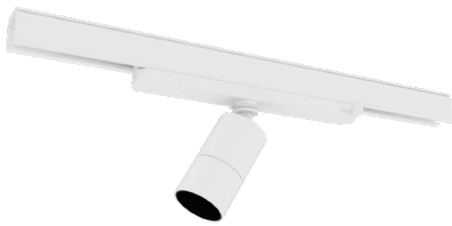

## AURORE D52

DALI track version 230V

Track DALI Global Trac pulse  
Warning: Dimensions may vary by a few mms from one manufacturer to another

## AURORE D52

### DALI track version 230V

<b>Range</b>	Highly flexible recessed ceiling downlight for general & accent cardanic lighting
<b>Description</b>	Low luminance Rotation 355° - Adjustable tilt 90° White finish RAL 9003 (other upon request)
<b>Net weight</b>	0.50 kg
<b>Installation</b>	No specific tools required
<b>LED characteristics</b>	2700K - 3000K - 3500K - 4000K - 5000K MacAdam ellipse: 3 SDCM (standard version) - 2 SDCM (premium version) CRI: 90 (standard version) - 95, R9 > 90 (premium version) UGR < 15 LED 600 to 2.000 lm
<b>Optical beam</b>	7° - 12° - 15° - 20° - 25° - 30° - 35° - Elliptic Special filter, honey comb upon request
<b>Power supply</b>	Track adapter suitable for Global Trac Pulse, STUCCHI, SLV...
<b>LED power</b>	9W to 25W integrated driver
<b>Use limitations</b>	The product must be installed into a ventilated area. Any use with an ambient temperature higher than the specified ambient temperature (Ta) would lead to a more rapid mortality of the product and the withdrawal of our guarantees. The drivers, if not delivered by LOuss, must be approved before use.
<b>Warranty</b>	Life span: L80B10 at 50,000 hours (80% remaining flux) at 25°C ambient temperature. 3-year parts and labour warranty. The warranty does not apply to products that have been opened, modified or repaired and does not cover the effects of a wrong connection, careless, abusive handling, overvoltage, lighting injury, as well as the normal wear of the product. All products are electrically tested and received a functional burn-in.