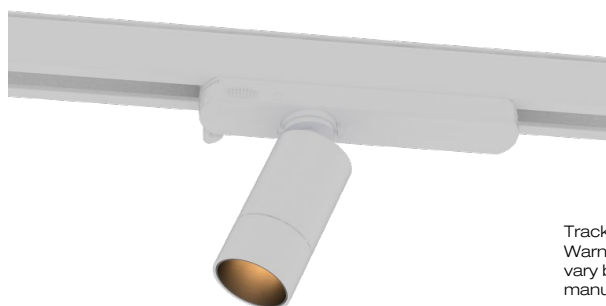

AURORE D40

Track version 230V

Track Global Trac PRO
Warning: Dimensions may vary by a few mms from one manufacturer to another

AURORE D40

Track version 230V

Range	Highly flexible recessed ceiling downlight for general & accent lighting
Description	Low luminance Rotation 360° - Adjustable tilt 30° + 30° White finish RAL 9003 (other upon request)
Net Weight	0.20 kg
Installation	No specific tools required
LED characteristics	2700K - 3000K - 3500K - 4000K - 5000K MacAdam ellipse : 3 SDCM CRI90 (version standard) - CRI 95, R9 > 80 UGR < 15 LED Engine 300 to 800 lm according to version (3W to 8W)
Optical beam	6° - 10° - 15° - 20° - 25° - 30° - 35° - 40° - 55° - 60° - Elliptic Special filters, honey comb upon request
Integrated power supply	Track adapter suitable for Global Trac PRO XTS or similar, ERCO, Trajectoire...
LED power	4W to 10W
Use limitations	The product must be installed into a ventilated area. Any use with an ambient temperature higher than the specified ambient temperature (Ta) would lead to a more rapid mortality of the product and the withdrawal of our guarantees. The drivers, if not delivered by LOuss, must be approved before use.
Warranty	Life span: L80B10 at 50,000 hours (80% remaining flux) at 25°C ambient temperature. 3-year parts and labour warranty. The warranty does not apply to products that have been opened, modified or repaired and does not cover the effects of a wrong connection, careless, abusive handling, overvoltage, lighting injury, as well as the normal wear of the product. All products are electrically tested and received a functional burn-in.