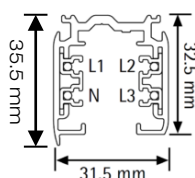

AURORE D40

Track version 230V

Track Global Trac PRO
Warning: Dimensions may vary by a few mms from one manufacturer to another

AURORE D40

Track version 230V

Range	Highly flexible recessed ceiling downlight for general & accent lighting
Description	Low luminance Rotation 360° - Adjustable tilt 30° + 30° White finish RAL 9003 (other upon request)
Net Weight	0.20 kg
Installation	No specific tools required
LED characteristics	2700K - 3000K - 3500K - 4000K - 5000K MacAdam ellipse : 3 SDCM CRI90 (version standard) - CRI 95, R9 > 80 UGR < 15 LED Engine 300 to 800 lm according to version (3W to 8W)
Optical beam	6° - 10° - 15° - 20° - 25° - 30° - 35° - 40° - 55° - 60° - Elliptic Special filters, honey comb upon request
Integrated power supply	Track adapter suitable for Global Trac PRO XTS or similar, ERCO, Trajectoire...
LED power	4W to 10W
Use limitations	The product must be installed into a ventilated area. Any use with an ambient temperature higher than the specified ambient temperature (Ta) would lead to a more rapid mortality of the product and the withdrawal of our guarantees. The drivers, if not delivered by LOuss, must be approved before use.
Warranty	Life span: L80B10 at 50,000 hours (80% remaining flux) at 25°C ambient temperature. 3-year parts and labour warranty. The warranty does not apply to products that have been opened, modified or repaired and does not cover the effects of a wrong connection, careless, abusive handling, overvoltage, lighting injury, as well as the normal wear of the product. All products are electrically tested and received a functional burn-in.