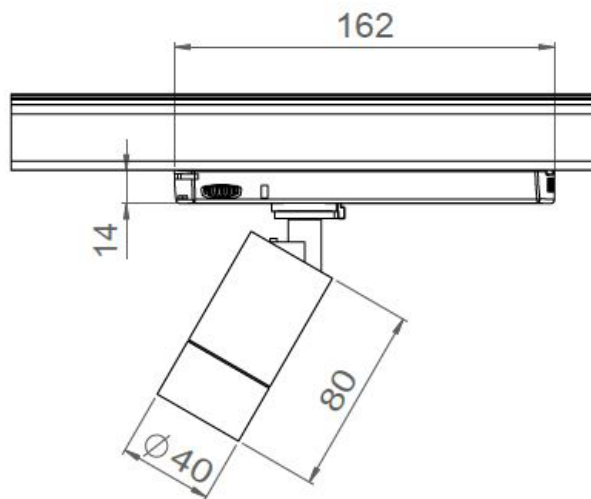

AURORE D40

Track version 230V

Track Global Trac PRO
Warning: Dimensions may vary by a few mms from one manufacturer to another

AURORE D40

Track version 230V

Range	Highly flexible recessed ceiling downlight for general & accent lighting
Description	Low luminance Rotation 360° - Adjustable tilt 30° + 30° White finish RAL 9003 (other upon request)
Net Weight	0.20 kg
Installation	No specific tools required
LED characteristics	2700K - 3000K - 3500K - 4000K - 5000K MacAdam ellipse : 3 SDCM CRI90 (version standard) - CRI 95, R9 > 80 UGR < 15 LED Engine 300 to 800 lm according to version (3W to 8W)
Optical beam	6° - 10° - 15° - 20° - 25° - 30° - 35° - 40° - 55° - 60° - Elliptic Special filters, honey comb upon request
Integrated power supply	Track adapter suitable for Global Trac PRO XTS or similar, ERCO, Trajectoire...
LED power	4W to 10W
Use limitations	The product must be installed into a ventilated area. Any use with an ambient temperature higher than the specified ambient temperature (Ta) would lead to a more rapid mortality of the product and the withdrawal of our guarantees. The drivers, if not delivered by LOuss, must be approved before use.
Warranty	Life span: L80B10 at 50,000 hours (80% remaining flux) at 25°C ambient temperature. 3-year parts and labour warranty. The warranty does not apply to products that have been opened, modified or repaired and does not cover the effects of a wrong connection, careless, abusive handling, overvoltage, lighting injury, as well as the normal wear of the product. All products are electrically tested and received a functional burn-in.