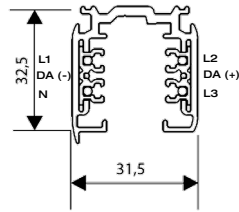

AURORE D40

DALI track version 230V

Track DALI Global Trac pulse
Warning: Dimensions may vary by a few mms from one manufacturer to another

AURORE D40

DALI track version 230V

Range	Highly flexible recessed ceiling downlight for general & accent lighting
Description	Low luminance Rotation 360° - Adjustable tilt 30° + 30° White finish RAL 9003 (other upon request)
Net Weight	0.20 kg
Installation	No specific tools required
LED characteristics	2700K - 3000K – 3500K – 4000K – 5000K MacAdam ellipse : 3 SDCM CRI90 (version standard) – CRI 95, R9 > 80 UGR < 15 LED Engine 300 to 800 lm according to version (3W to 8W)
Optical beam	6° - 10° - 15° - 20° - 25° - 30° - 35° - 40° - 55° - 60° - Elliptic Special filters, honey comb upon request
Integrated power supply	Track adapter suitable for Global Trac Pulse, STUCCHI, SLV...
LED power	4W to 10W
Use limitations	The product must be installed into a ventilated area. Any use with an ambient temperature higher than the specified ambient temperature (Ta) would lead to a more rapid mortality of the product and the withdrawal of our guarantees. The drivers, if not delivered by LOuss, must be approved before use.
Warranty	Life span: L80B10 at 50,000 hours (80% remaining flux) at 25°C ambient temperature. 3-year parts and labour warranty. The warranty does not apply to products that have been opened, modified or repaired and does not cover the effects of a wrong connection, careless, abusive handling, overvoltage, lighting injury, as well as the normal wear of the product. All products are electrically tested and received a functional burn-in.