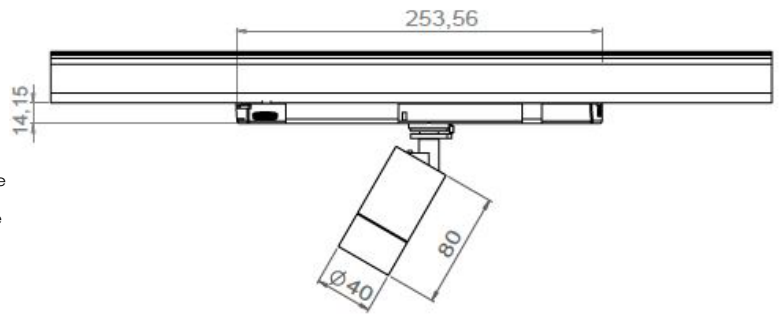

AURORE D40

DALI track version 230V

Track DALI Global Trac pulse
Warning: Dimensions may vary by a few mms from one manufacturer to another

AURORE D40

DALI track version 230V

Range	Highly flexible recessed ceiling downlight for general & accent lighting
Description	Low luminance Rotation 360° - Adjustable tilt 30° + 30° White finish RAL 9003 (other upon request)
Net Weight	0.20 kg
Installation	No specific tools required
LED characteristics	2700K - 3000K – 3500K – 4000K – 5000K MacAdam ellipse : 3 SDCM CRI90 (version standard) – CRI 95, R9 > 80 UGR < 15 LED Engine 300 to 800 lm according to version (3W to 8W)
Optical beam	6° - 10° - 15° - 20° - 25° - 30° - 35° - 40° - 55° - 60° - Elliptic Special filters, honey comb upon request
Integrated power supply	Track adapter suitable for Global Trac Pulse, STUCCHI, SLV...
LED power	4W to 10W
Use limitations	The product must be installed into a ventilated area. Any use with an ambient temperature higher than the specified ambient temperature (Ta) would lead to a more rapid mortality of the product and the withdrawal of our guarantees. The drivers, if not delivered by LOuss, must be approved before use.
Warranty	Life span: L80B10 at 50,000 hours (80% remaining flux) at 25°C ambient temperature. 3-year parts and labour warranty. The warranty does not apply to products that have been opened, modified or repaired and does not cover the effects of a wrong connection, careless, abusive handling, overvoltage, lighting injury, as well as the normal wear of the product. All products are electrically tested and received a functional burn-in.