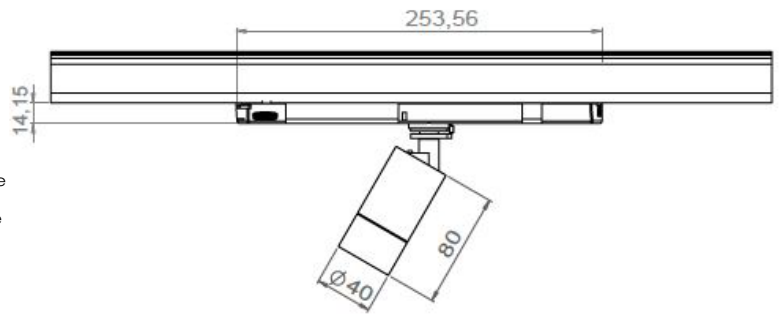

AURORE D40

DALI track version 230V

Track DALI Global Trac pulse
Warning: Dimensions may vary by a few mms from one manufacturer to another

AURORE D40

DALI track version 230V

Range	Highly flexible recessed ceiling downlight for general & accent lighting
Description	Low luminance Rotation 360° - Adjustable tilt 30° + 30° White finish RAL 9003 (other upon request)
Net Weight	0.20 kg
Installation	No specific tools required
LED characteristics	2700K - 3000K - 3500K - 4000K - 5000K MacAdam ellipse : 3 SDCM CRI90 (version standard) - CRI 95, R9 > 80 UGR < 15 LED Engine 300 to 800 lm according to version (3W to 8W)
Optical beam	6° - 10° - 15° - 20° - 25° - 30° - 35° - 40° - 55° - 60° - Elliptic Special filters, honey comb upon request
Integrated power supply	Track adapter suitable for Global Trac Pulse, STUCCHI, SLV...
LED power	4W to 10W
Use limitations	The product must be installed into a ventilated area. Any use with an ambient temperature higher than the specified ambient temperature (Ta) would lead to a more rapid mortality of the product and the withdrawal of our guarantees. The drivers, if not delivered by LOuss, must be approved before use.
Warranty	Life span: L80B10 at 50,000 hours (80% remaining flux) at 25°C ambient temperature. 3-year parts and labour warranty. The warranty does not apply to products that have been opened, modified or repaired and does not cover the effects of a wrong connection, careless, abusive handling, overvoltage, lighting injury, as well as the normal wear of the product. All products are electrically tested and received a functional burn-in.