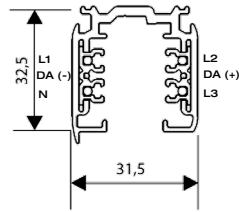

AURORE D40

DALI track version 230V

Track DALI Global Trac pulse
Warning: Dimensions may vary by a few mms from one manufacturer to another

AURORE D40

DALI track version 230V

Range	Highly flexible recessed ceiling downlight for general & accent lighting
Description	Low luminance Rotation 360° - Adjustable tilt 30° + 30° White finish RAL 9003 (other upon request)
Net Weight	0.20 kg
Installation	No specific tools required
LED characteristics	2700K - 3000K - 3500K - 4000K - 5000K MacAdam ellipse : 3 SDCM CRI90 (version standard) - CRI 95, R9 > 80 UGR < 15 LED Engine 300 to 800 lm according to version (3W to 8W)
Optical beam	6° - 10° - 15° - 20° - 25° - 30° - 35° - 40° - 55° - 60° - Elliptic Special filters, honey comb upon request
Integrated power supply	Track adapter suitable for Global Trac Pulse, STUCCHI, SLV...
LED power	4W to 10W
Use limitations	The product must be installed into a ventilated area. Any use with an ambient temperature higher than the specified ambient temperature (Ta) would lead to a more rapid mortality of the product and the withdrawal of our guarantees. The drivers, if not delivered by LOuss, must be approved before use.
Warranty	Life span: L80B10 at 50,000 hours (80% remaining flux) at 25°C ambient temperature. 3-year parts and labour warranty. The warranty does not apply to products that have been opened, modified or repaired and does not cover the effects of a wrong connection, careless, abusive handling, overvoltage, lighting injury, as well as the normal wear of the product. All products are electrically tested and received a functional burn-in.