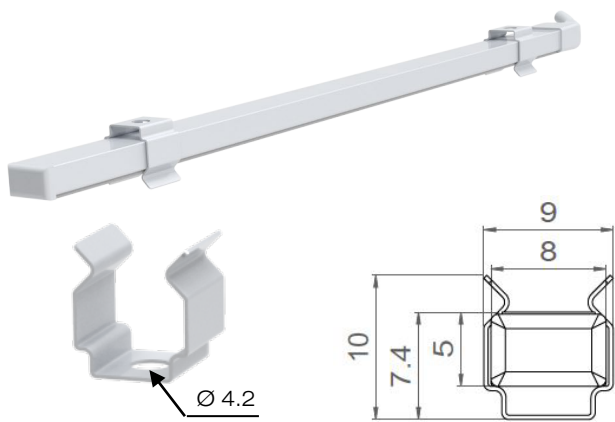

XS0806

XS0806

Range	Linear LED light			
Description	Natural anodized aluminium profile + opal diffuser + 2 fixing clips/m + 2 end caps			
Dimensions	Width : 9mm – Height : 10mm, with fixing clips Length upon request any 2500mm max			
LED Strip	Colour temperature	LED power W/m	CRI	Cut-out size mm
FIRASLIM 120CC	2700K - 3000K 3000K+3500K - 4000K	9.6	90	50
Separate power supply	24V			
Connection	5m maximum per driver's output			
Use limitations	<p>The product must be installed into a ventilated area.</p> <p>Any use with an ambient temperature higher than the specified ambient temperature (Ta) would lead to a more rapid mortality of the product and the withdrawal of our guarantees.</p> <p>The drivers, if not delivered by LOuss, must be approved before use.</p>			
Warranty	<p>Life span: L80B10 at 50,000 hours (80% remaining flux) at 25°C ambient temperature. 3-year parts and labour warranty.</p> <p>The warranty does not apply to products that have been opened, modified or repaired and does not cover the effects of a wrong connection, careless, abusive handling, overvoltage, lighting injury, as well as the normal wear of the product.</p> <p>All products are electrically tested and received a functional burn-in.</p>			