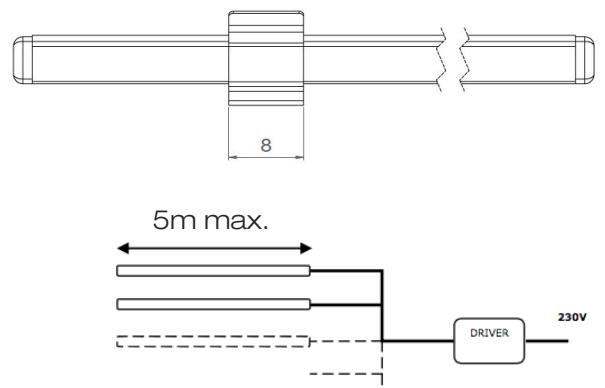

XS0806

XS0806

Range	Linear LED light			
Description	Natural anodized aluminium profile + opal diffuser + 2 fixing clips/m + 2 end caps			
Dimensions	Width : 9mm – Height : 10mm, with fixing clips Length upon request any 2500mm max			
LED Strip	Colour temperature	LED power W/m	CRI	Cut-out size mm
FIRASLIM 120CC	2700K - 3000K 3000K+3500K - 4000K	9.6	90	50
Separate power supply	24V			
Connection	5m maximum per driver's output			
Use limitations	<p>The product must be installed into a ventilated area.</p> <p>Any use with an ambient temperature higher than the specified ambient temperature (Ta) would lead to a more rapid mortality of the product and the withdrawal of our guarantees.</p> <p>The drivers, if not delivered by LOuss, must be approved before use.</p>			
Warranty	<p>Life span: L80B10 at 50,000 hours (80% remaining flux) at 25°C ambient temperature. 3-year parts and labour warranty.</p> <p>The warranty does not apply to products that have been opened, modified or repaired and does not cover the effects of a wrong connection, careless, abusive handling, overvoltage, lighting injury, as well as the normal wear of the product.</p> <p>All products are electrically tested and received a functional burn-in.</p>			